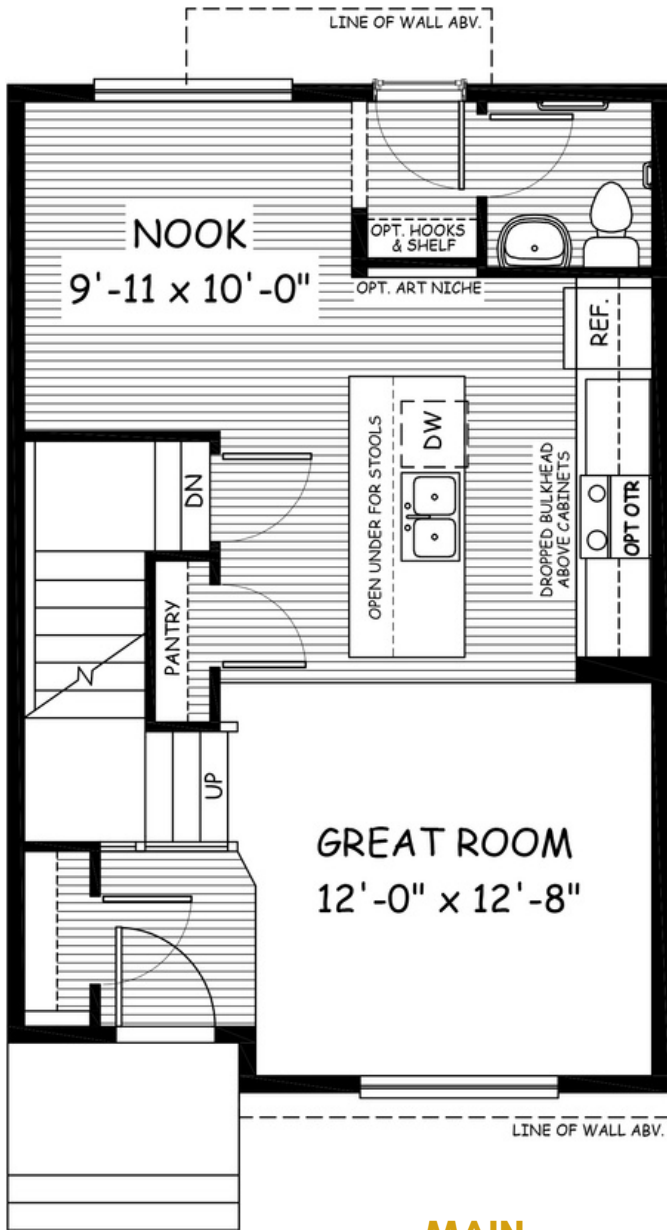

the Glacier

**1180
sq.ft.**

3 bedrooms

2.5 bathrooms

20' wide

NOTES:

Artists's representation, may not be exactly as shown - all dimensions are approximate. All plans/designs are the exclusive property of Douglas Homes Ltd. Prices are subject to change without notice.

the Glacier

1180 sq.ft.

20' wide
33'-6" long

MAIN
600 sq.ft.

UPPER
580 sq.ft.

Feb. 2023. Artists's representation, may not be exactly as shown and all dimensions are approximate. All plans/designs are the exclusive property of Douglas Homes Ltd. Prices are subject to change without notice.