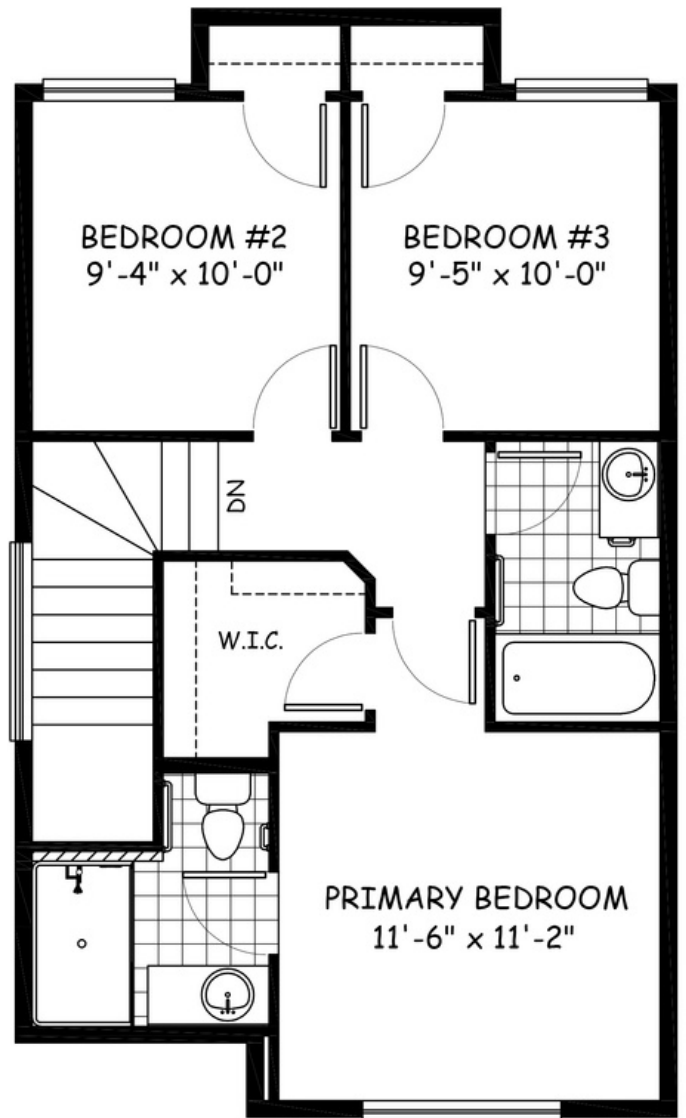

the Glacier

**1180
sq.ft.**

3 bedrooms

2.5 bathrooms

20' wide

NOTES:

Artists's representation, may not be exactly as shown - all dimensions are approximate. All plans/designs are the exclusive property of Douglas Homes Ltd. Prices are subject to change without notice.

the Glacier

1180 sq.ft.

20' wide
33'-6" long

MAIN
600 sq.ft.

UPPER
580 sq.ft.

Feb. 2023. Artists's representation, may not be exactly as shown and all dimensions are approximate. All plans/designs are the exclusive property of Douglas Homes Ltd. Prices are subject to change without notice.