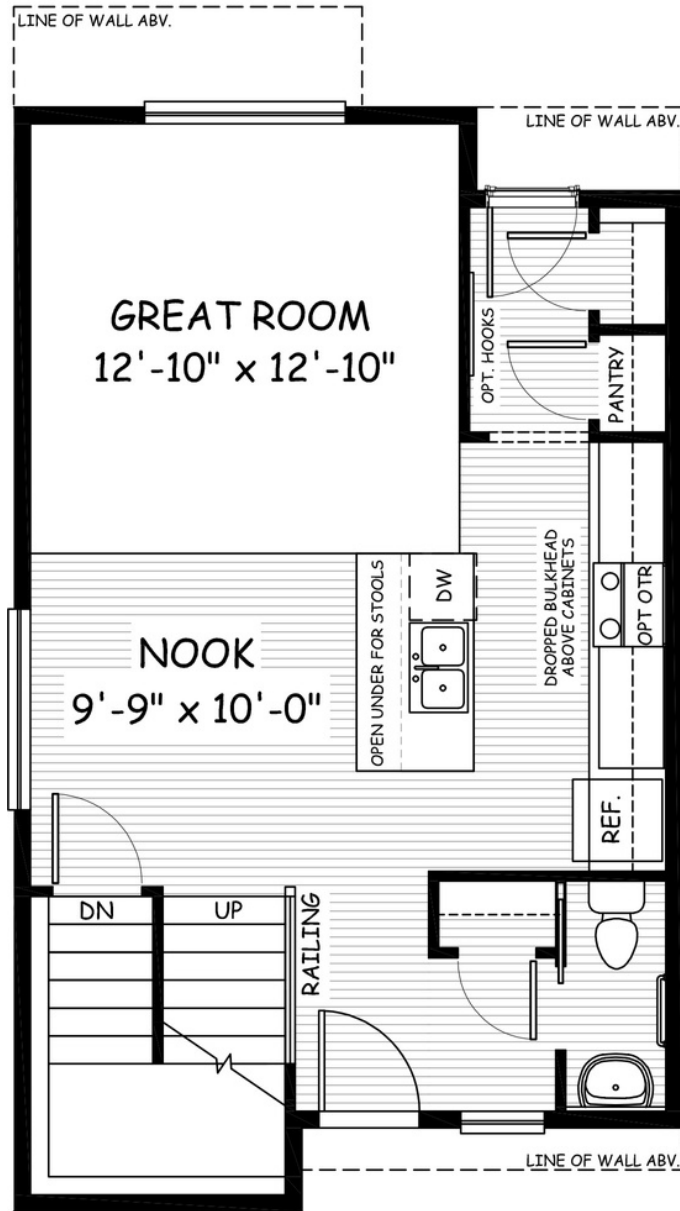

the Aspen Grove

**1225
sq.ft.**

3 bedrooms

2.5 bathrooms

20' wide

NOTES:

Artists's representation, may not be exactly as shown - all dimensions are approximate. All plans/designs are the exclusive property of Douglas Homes Ltd. Prices are subject to change without notice.

the Aspen Grove

1225 sq.ft.

20' wide
36' long

MAIN
616 sq.ft.

UPPER
609 sq.ft.

April 2021. Artists's representation, may not be exactly as shown and all dimensions are approximate. All plans/designs are the exclusive property of Douglas Homes Ltd. Prices are subject to change without notice.