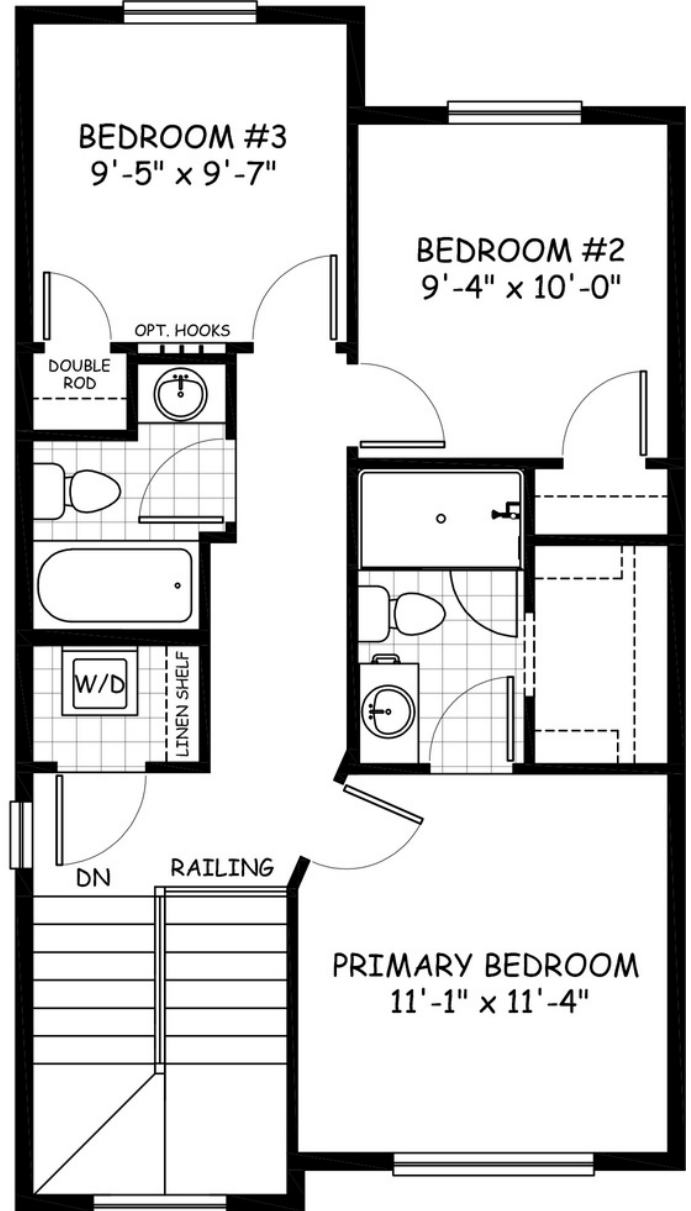

the Aspen Grove

**1225
sq.ft.**

3 bedrooms

2.5 bathrooms

20' wide

NOTES:

Artists's representation, may not be exactly as shown - all dimensions are approximate. All plans/designs are the exclusive property of Douglas Homes Ltd. Prices are subject to change without notice.

the Aspen Grove

1225 sq.ft.

20' wide
36' long

MAIN
616 sq.ft.

UPPER
609 sq.ft.

April 2021. Artists's representation, may not be exactly as shown and all dimensions are approximate. All plans/designs are the exclusive property of Douglas Homes Ltd. Prices are subject to change without notice.