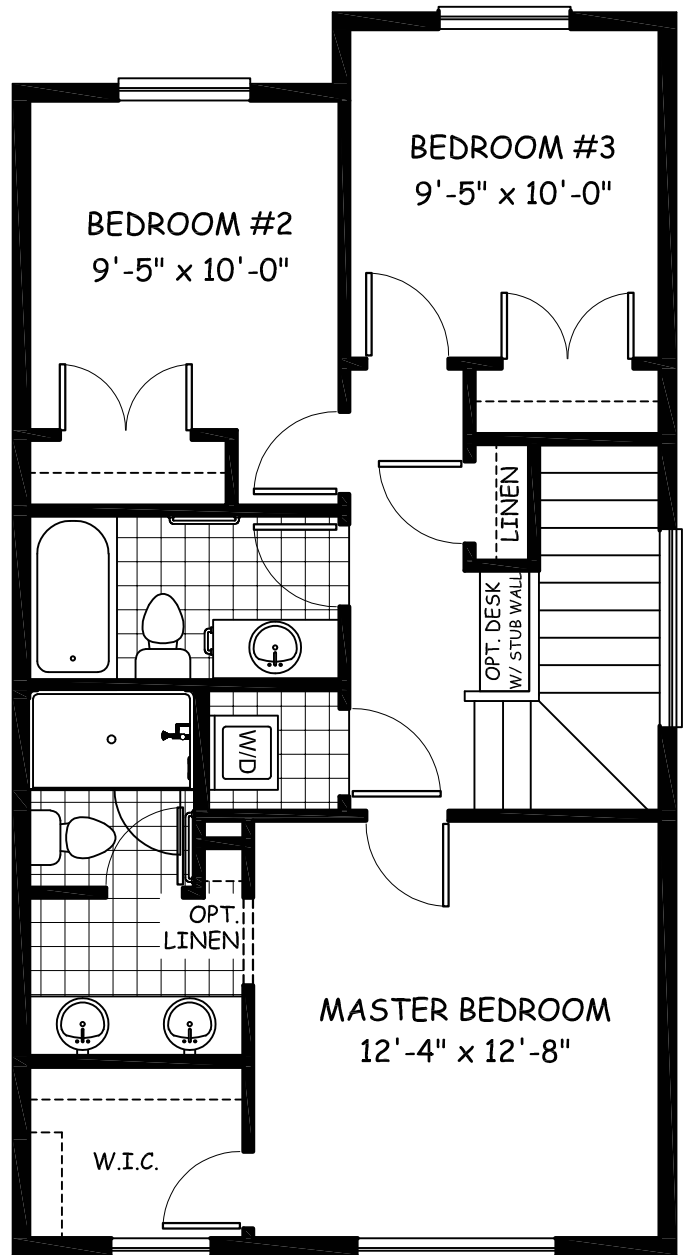

# Whistler

1404 sqft

Main Floor 714 sqft

Upper Floor 690 sqft

20.125 .02-20.37-9