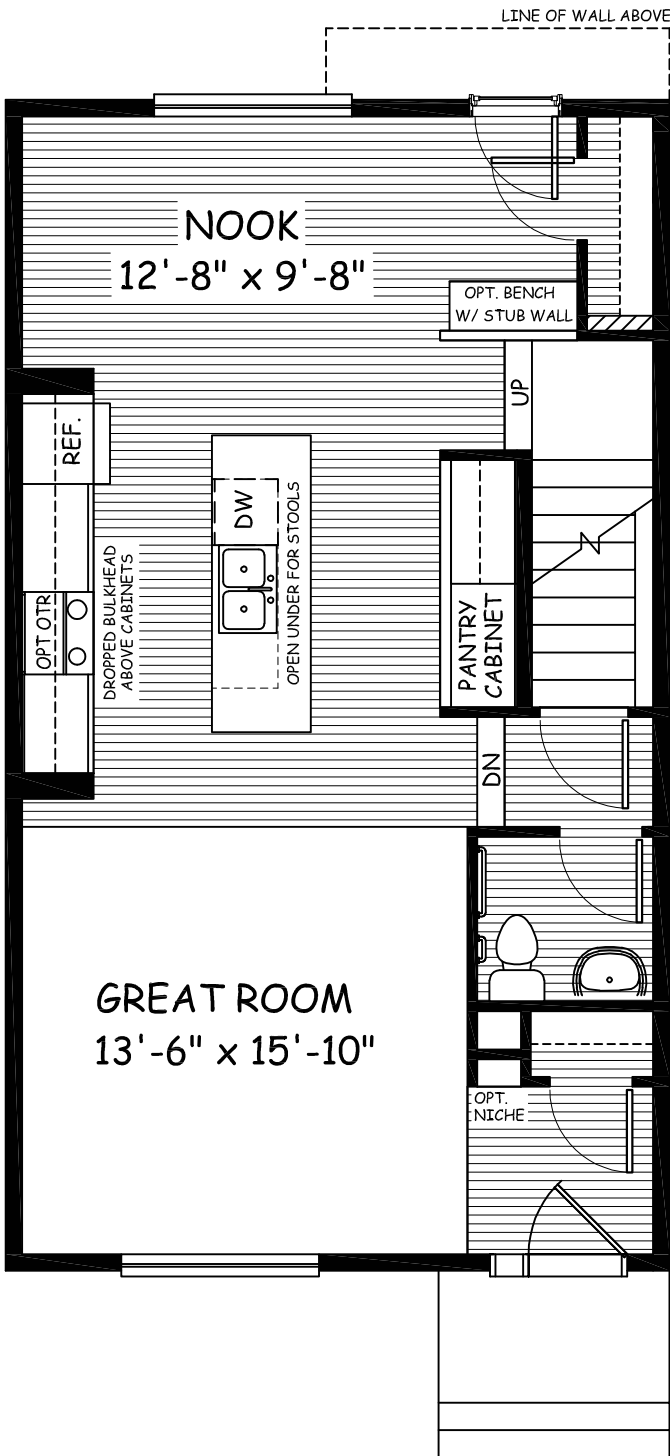

# Whistler

1404 sqft

Main Floor 714 sqft

Upper Floor 690 sqft

20.125 .02-20.37-9