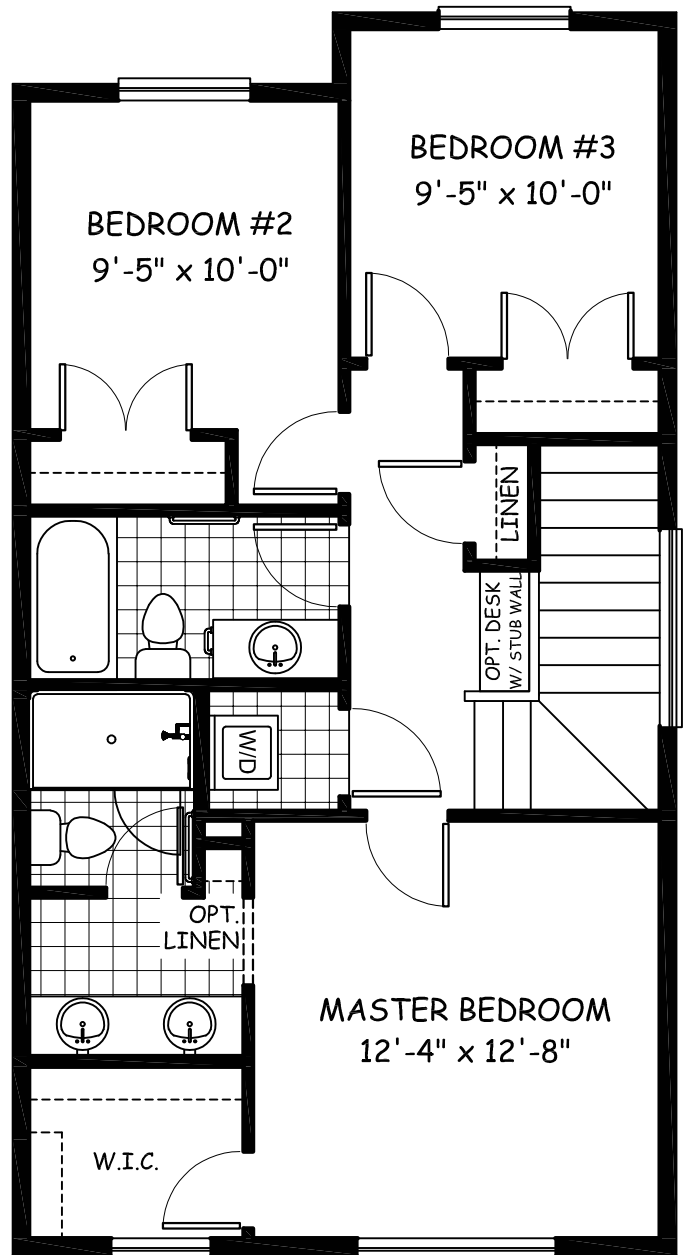

Whistler

1404 sqft

Main Floor 714 sqft

Upper Floor 690 sqft

22-2.02-20.37-8