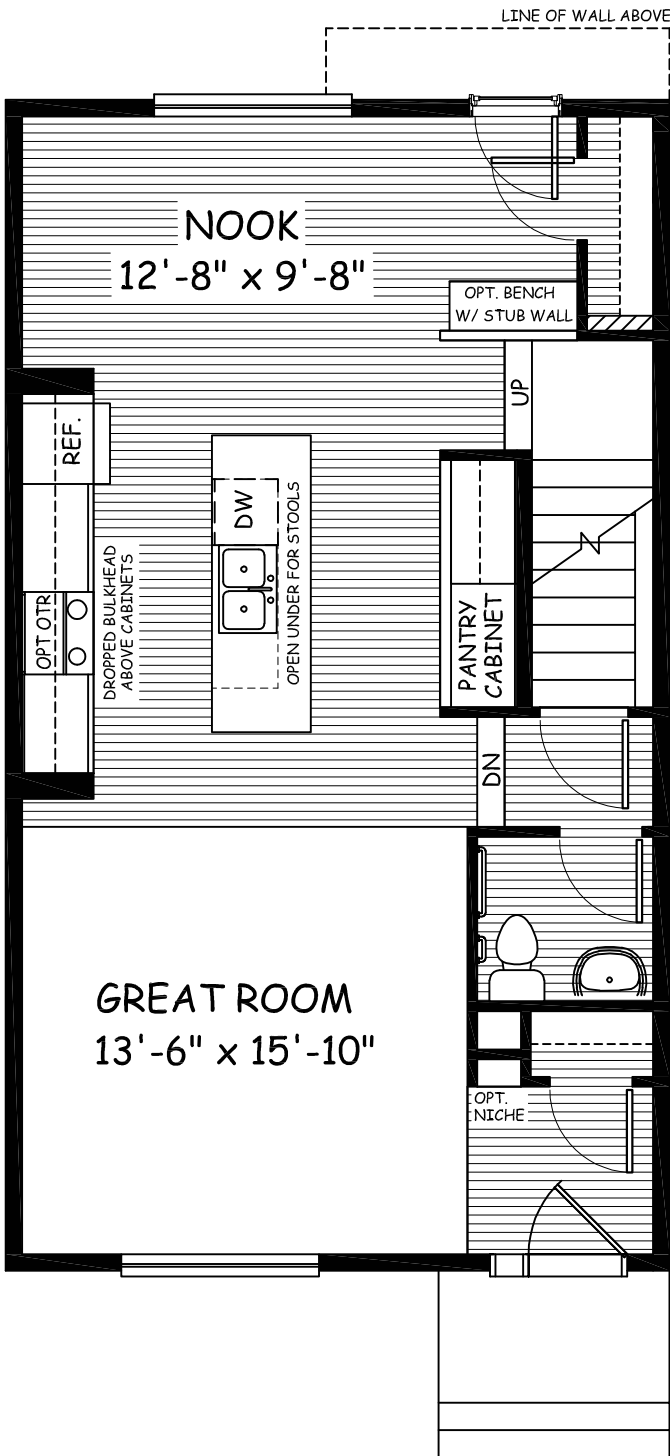

Whistler

1404 sqft

Main Floor 714 sqft

Upper Floor 690 sqft

22-2.02-20.37-8