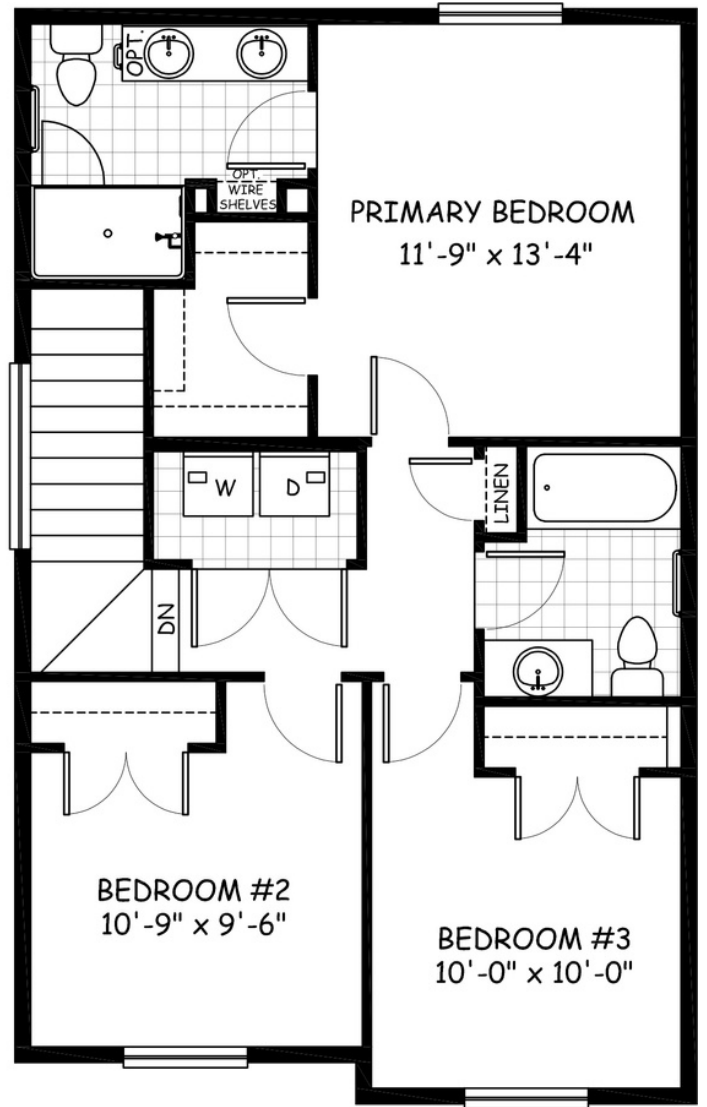

the Cascade 2

1462
sq.ft.

3 bedrooms

2.5 bathrooms

22' wide

NOTES:

Artists's representation, may not be exactly as shown - all dimensions are approximate. All plans/designs are the exclusive property of Douglas Homes Ltd. Prices are subject to change without notice.

the Cascade 2

1462 sq.ft.

22' wide
35'-4" long

MAIN
748 sq.ft.

UPPER
714 sq.ft.

Feb. 2023. Artists's representation, may not be exactly as shown and all dimensions are approximate. All plans/designs are the exclusive property of Douglas Homes Ltd. Prices are subject to change without notice.