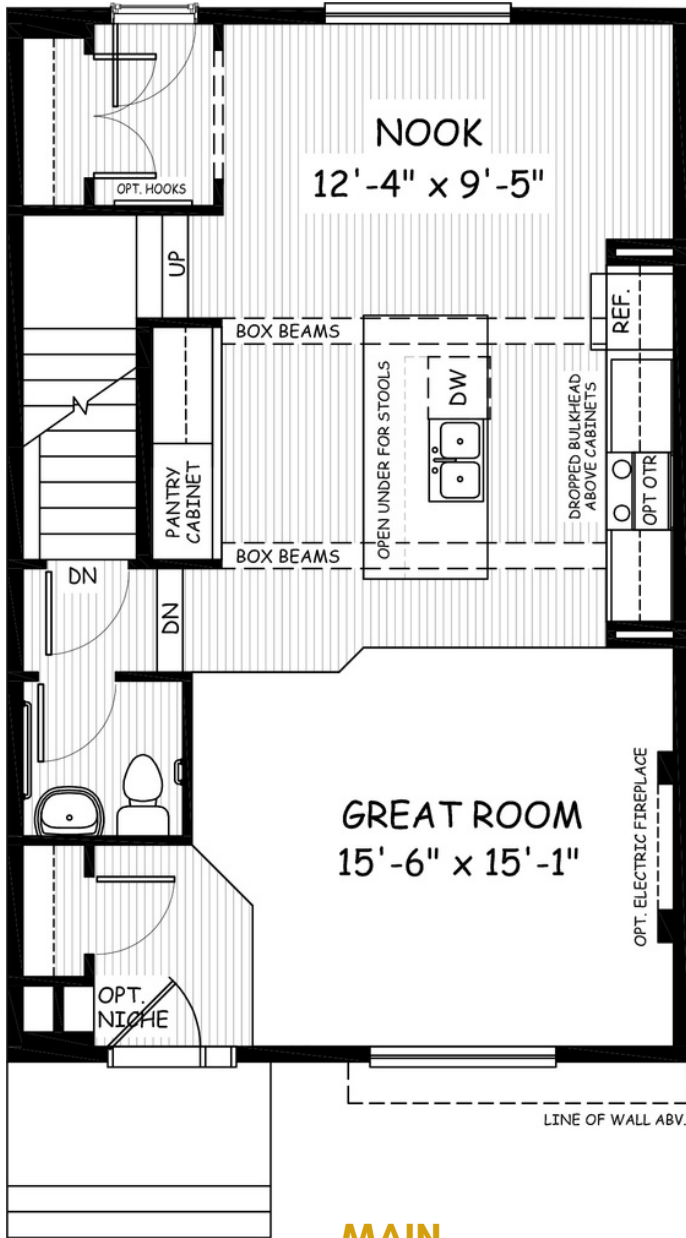

the Cascade 2

1462
sq.ft.

3 bedrooms

2.5 bathrooms

22' wide

NOTES:

Artists's representation, may not be exactly as shown - all dimensions are approximate. All plans/designs are the exclusive property of Douglas Homes Ltd. Prices are subject to change without notice.

the Cascade 2

1462 sq.ft.

22' wide
35'-4" long

MAIN
748 sq.ft.

UPPER
714 sq.ft.

Feb. 2023. Artists's representation, may not be exactly as shown and all dimensions are approximate. All plans/designs are the exclusive property of Douglas Homes Ltd. Prices are subject to change without notice.