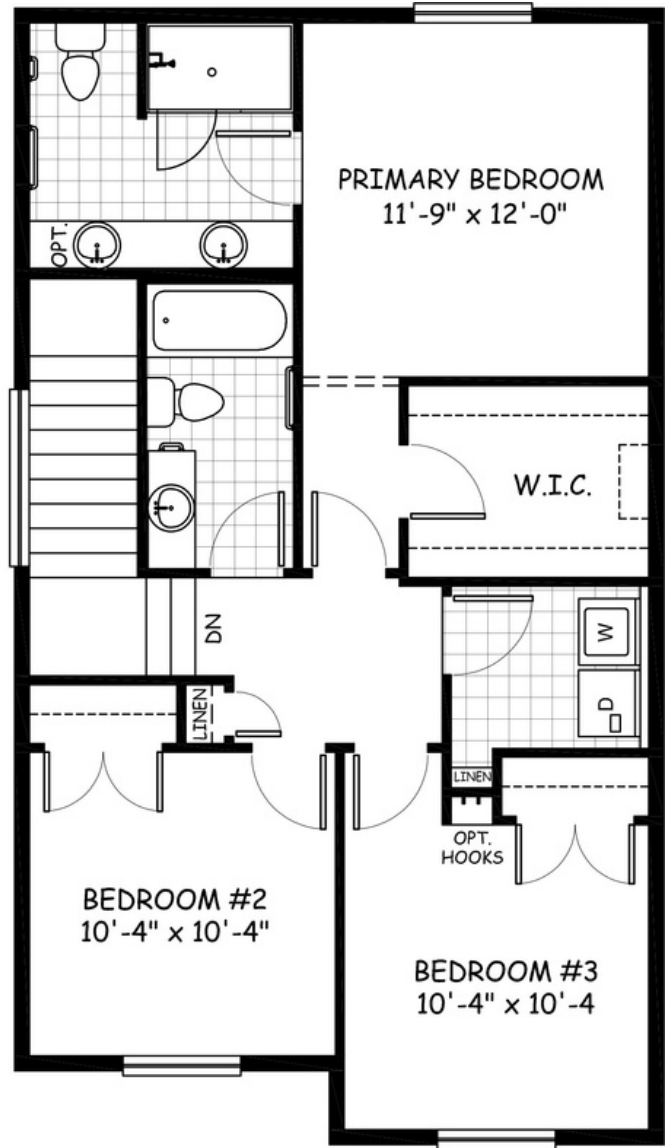

the Cascade

**1556
sq.ft.**

3 bedrooms

2.5 bathrooms

22' wide

NOTES:

Artists's representation, may not be exactly as shown - all dimensions are approximate. All plans/designs are the exclusive property of Douglas Homes Ltd. Prices are subject to change without notice.

the Cascade

1556 sq.ft.

22' wide
38'-6" long

MAIN
792 sq.ft.

UPPER
764 sq.ft.

April 2021. Artists's representation, may not be exactly as shown and all dimensions are approximate. All plans/designs are the exclusive property of Douglas Homes Ltd. Prices are subject to change without notice.