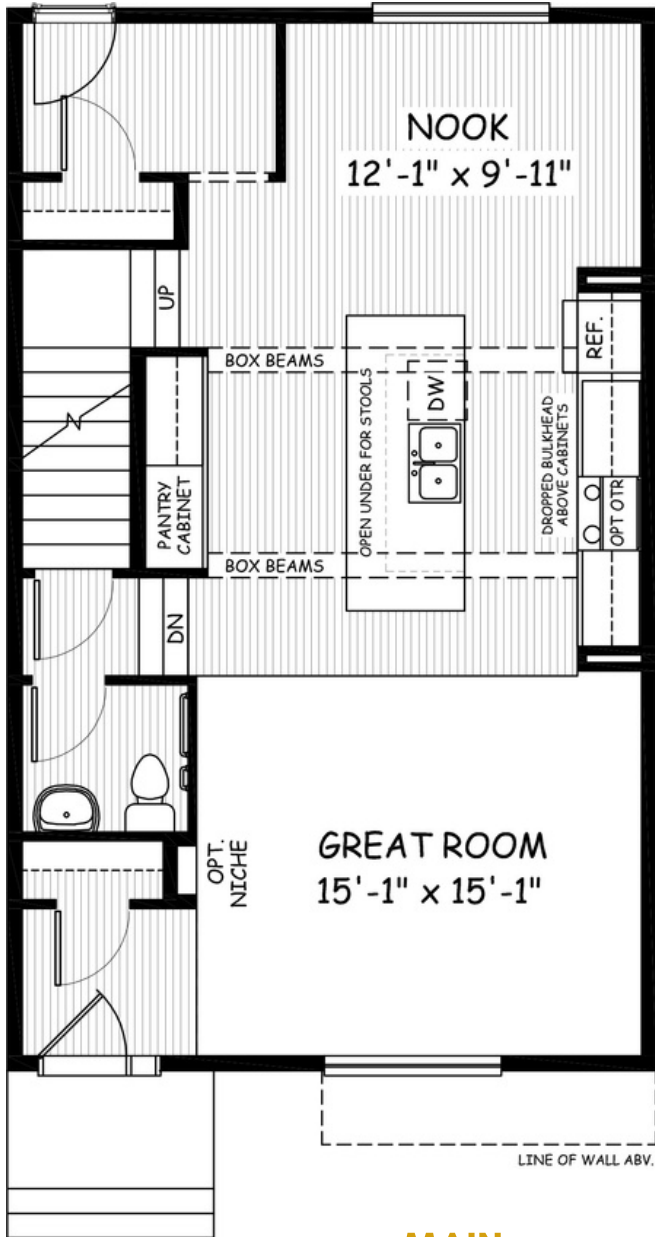

the Cascade

**1556
sq.ft.**

3 bedrooms

2.5 bathrooms

22' wide

NOTES:

Artists's representation, may not be exactly as shown - all dimensions are approximate. All plans/designs are the exclusive property of Douglas Homes Ltd. Prices are subject to change without notice.

the Cascade

1556 sq.ft.

22' wide
38'-6" long

MAIN
792 sq.ft.

UPPER
764 sq.ft.

April 2021. Artists's representation, may not be exactly as shown and all dimensions are approximate. All plans/designs are the exclusive property of Douglas Homes Ltd. Prices are subject to change without notice.