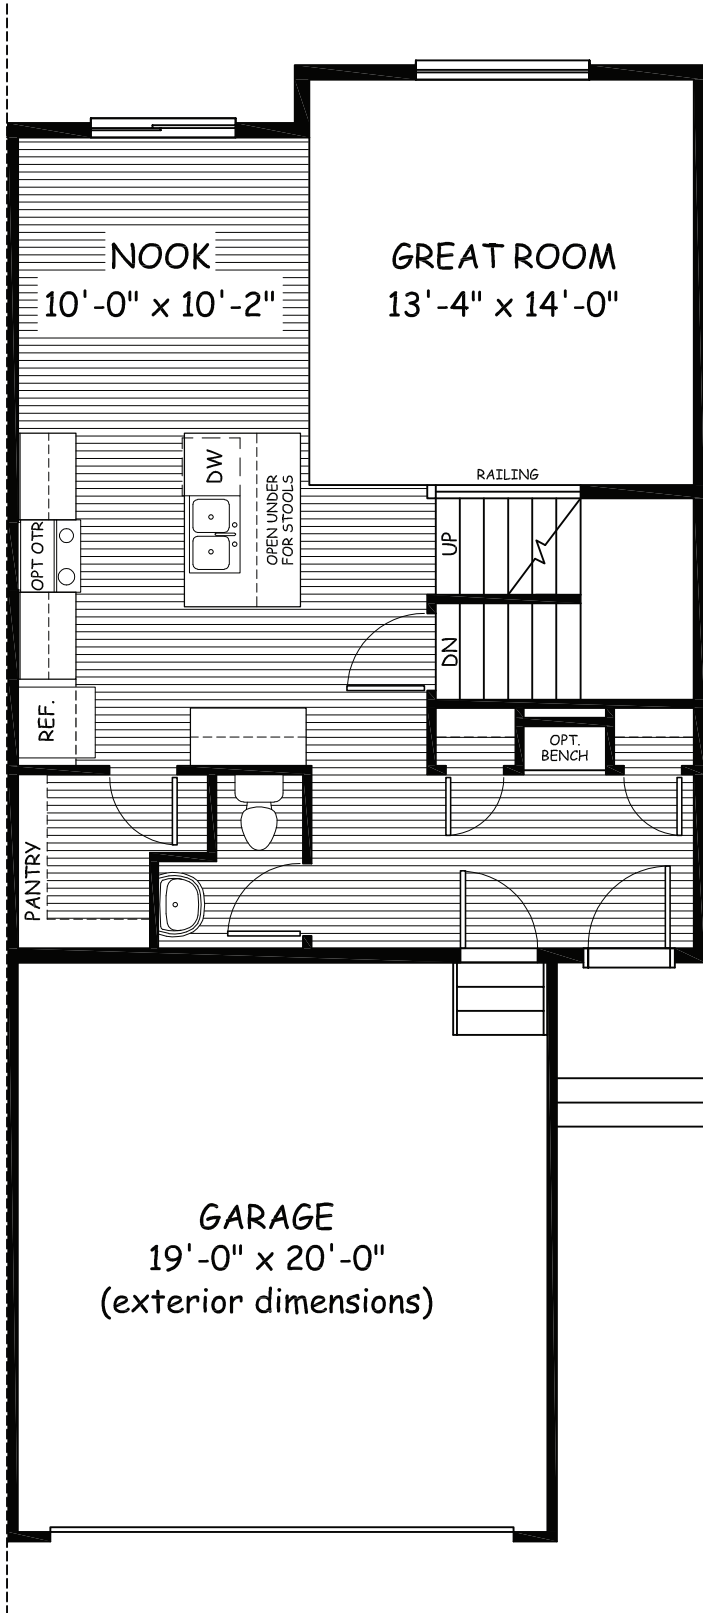

DOUGLAS HOMES  
PERFECT FIT

# Galway

1435 sqft

Main Floor 728 sqft

Upper Floor 707 sqft

24-1.5.07-20.51

douglashomes.net 403-717-0505

Artist's representation, may not be exactly as shown - all dimensions are approximate  
All designs and plans are the exclusive property of Douglas Homes Ltd.