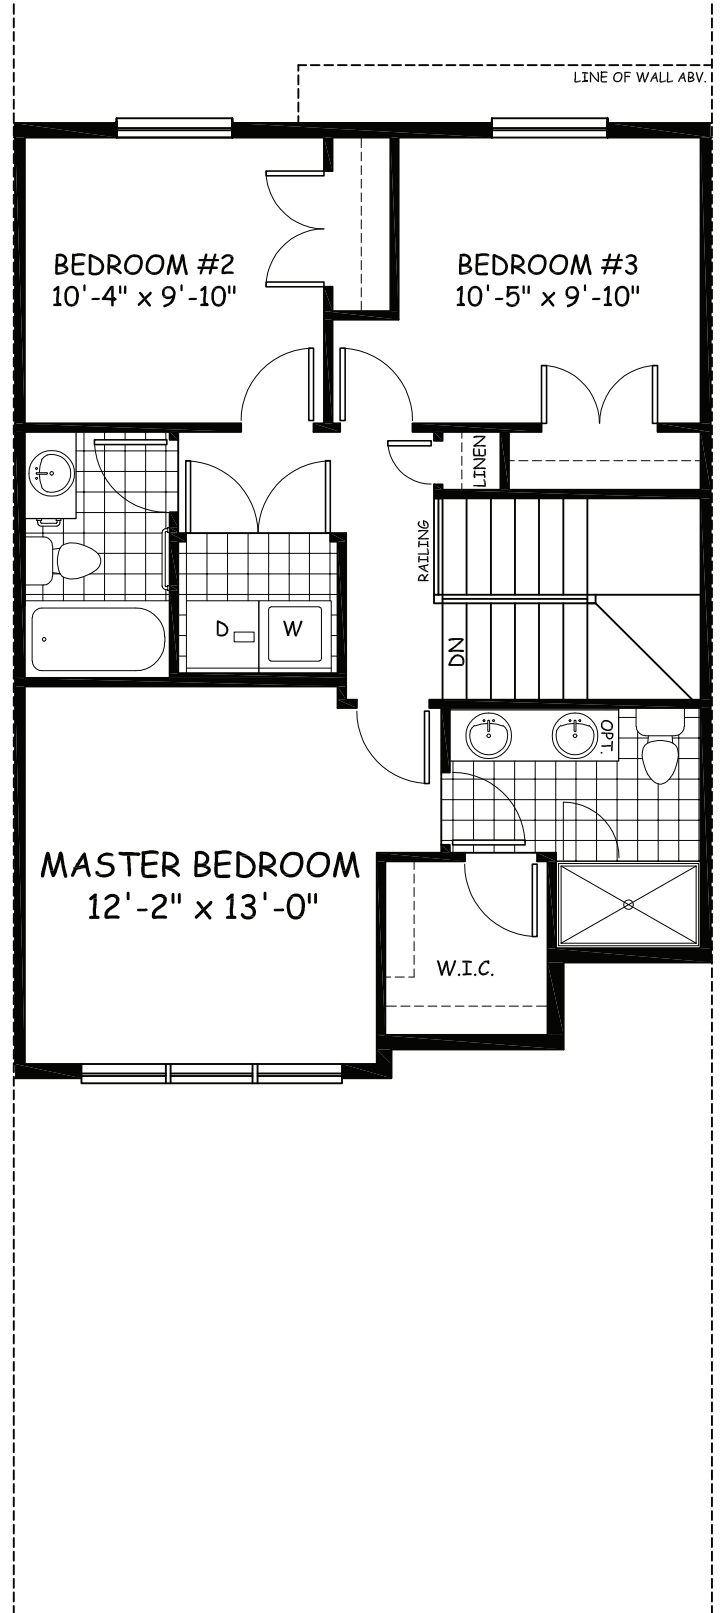

DOUGLAS HOMES  
PERFECT FIT

# Galway

1435 sqft

Main Floor 728 sqft

Upper Floor 707 sqft

24-1.5.07-20.51

douglashomes.net 403-717-0505

Artist's representation, may not be exactly as shown - all dimensions are approximate  
All designs and plans are the exclusive property of Douglas Homes Ltd.