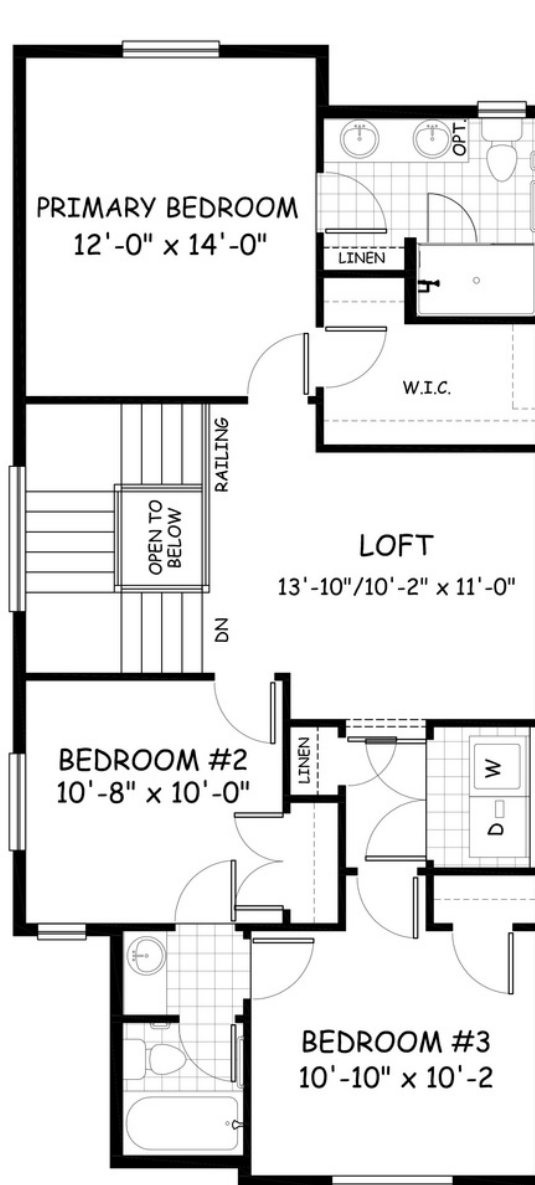

the **Sierra**

**1600
sq.ft.**

3 bedrooms

2.5 bathrooms

22' wide

NOTES:

Artists's representation, may not be exactly as shown - all dimensions are approximate. All plans/designs are the exclusive property of Douglas Homes Ltd. Prices are subject to change without notice.

the Sierra

1600 sq.ft.

22' wide
54' long

MAIN
712 sq.ft.

UPPER
888 sq.ft.

June 2021. Artists's representation, may not be exactly as shown and all dimensions are approximate. All plans/designs are the exclusive property of Douglas Homes Ltd. Prices are subject to change without notice.