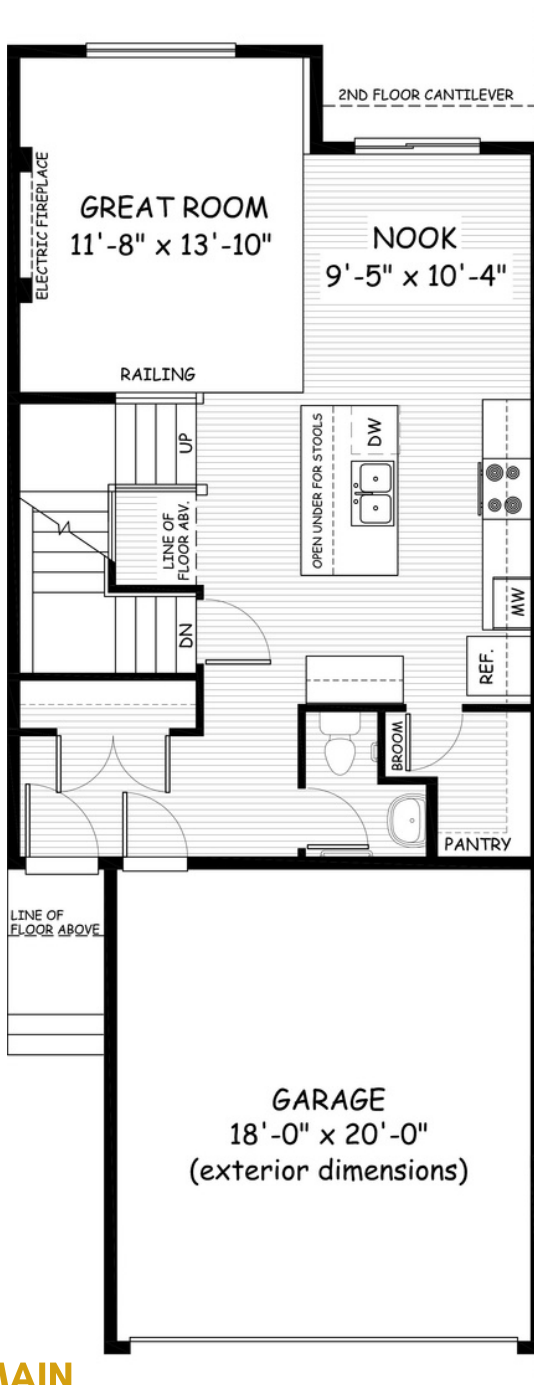

the **Sierra**

**1600
sq.ft.**

3 bedrooms

2.5 bathrooms

22' wide

NOTES:

Artists's representation, may not be exactly as shown - all dimensions are approximate. All plans/designs are the exclusive property of Douglas Homes Ltd. Prices are subject to change without notice.

the Sierra

1600 sq.ft.

22' wide
54' long

MAIN
712 sq.ft.

UPPER
888 sq.ft.

June 2021. Artists's representation, may not be exactly as shown and all dimensions are approximate. All plans/designs are the exclusive property of Douglas Homes Ltd. Prices are subject to change without notice.