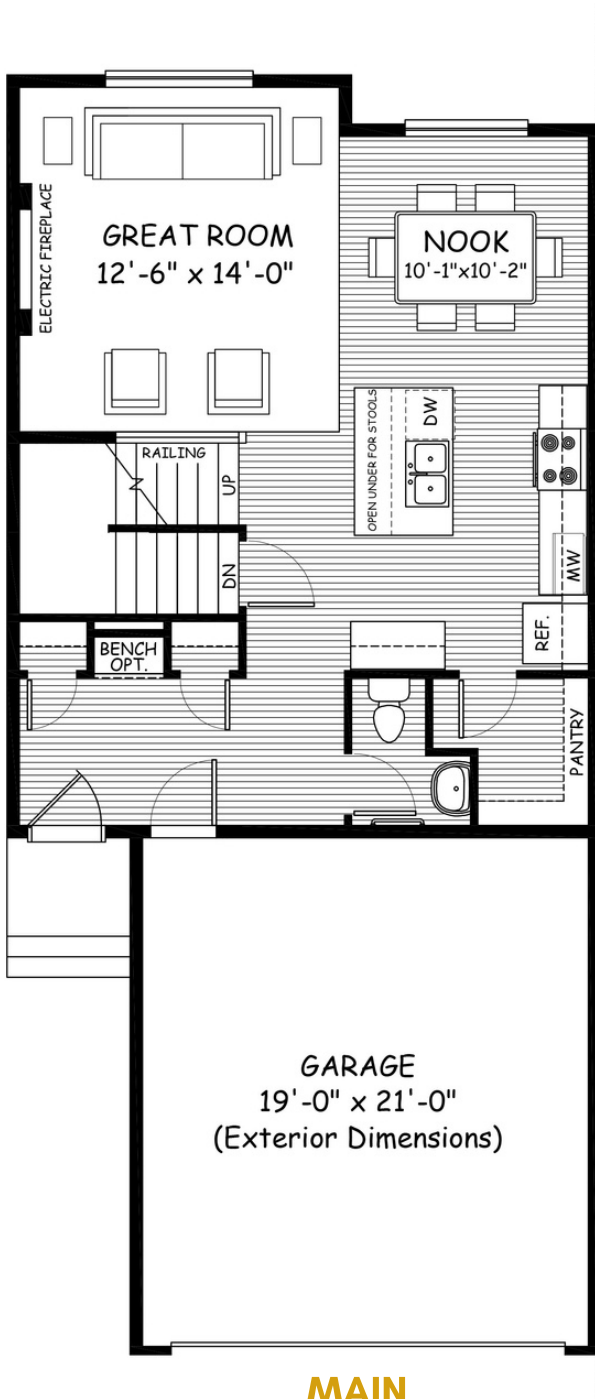

# the **Largo**

**1439**  
**sq.ft.**

3 bedrooms

2.5 bathrooms

24' wide

NOTES:

---

---

# the Largo

1439 sq.ft.

24' wide  
51' long

**MAIN**  
724 sq.ft.

**UPPER**  
715 sq.ft.

April 2021. Artists's representation, may not be exactly as shown and all dimensions are approximate. All plans/designs are the exclusive property of Douglas Homes Ltd. Prices are subject to change without notice.