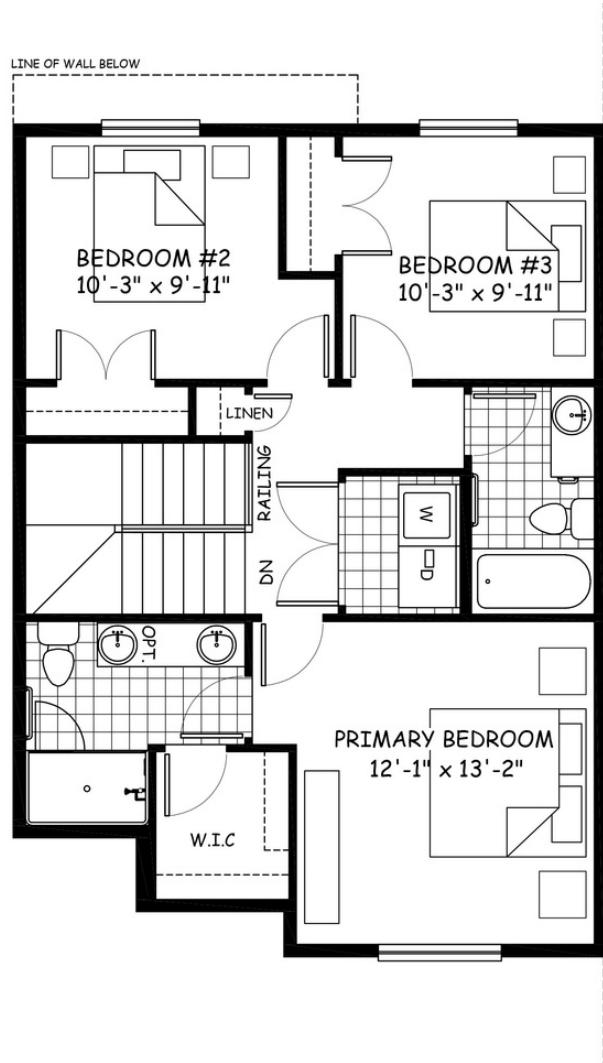

# the **Largo**

**1439**  
**sq.ft.**

3 bedrooms

2.5 bathrooms

24' wide

NOTES:

---

---

# the Largo

1439 sq.ft.

24' wide  
51' long

**MAIN**  
724 sq.ft.

**UPPER**  
715 sq.ft.

April 2021. Artists's representation, may not be exactly as shown and all dimensions are approximate. All plans/designs are the exclusive property of Douglas Homes Ltd. Prices are subject to change without notice.