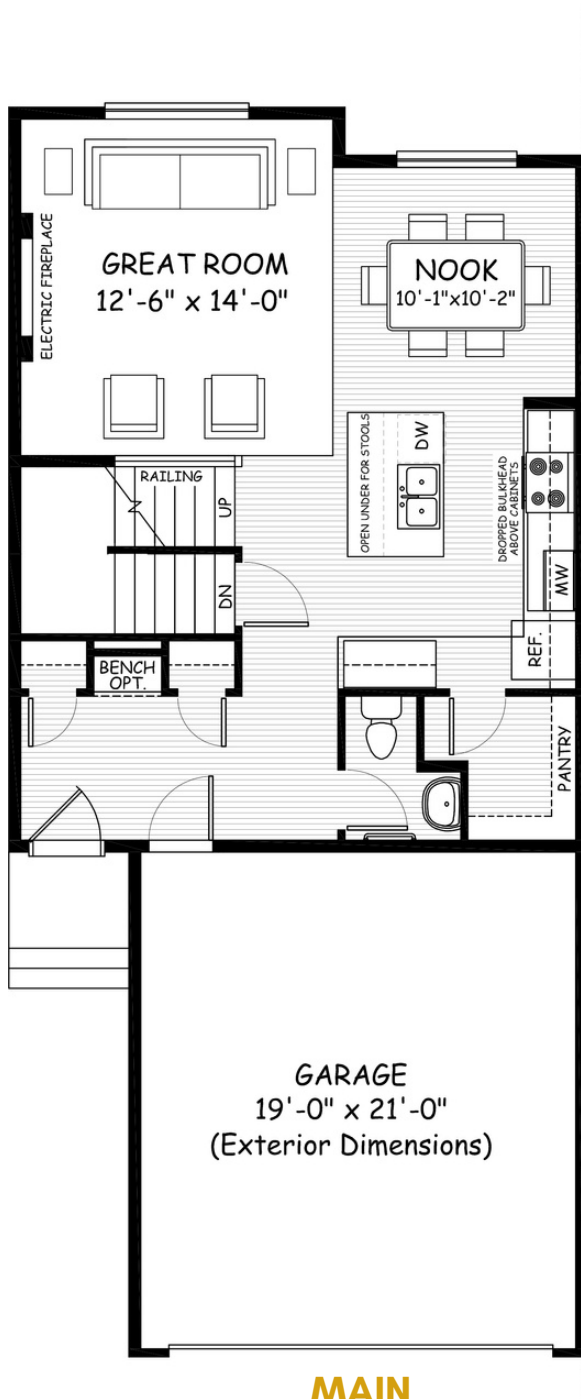

the **Largo**

1439
sq.ft.

3 bedrooms

2.5 bathrooms

24' wide

NOTES:

Artists's representation, may not be exactly as shown - all dimensions are approximate. All plans/designs are the exclusive property of Douglas Homes Ltd. Prices are subject to change without notice.

the Largo

1439 sq.ft.

24' wide
51' long

MAIN
724 sq.ft.

UPPER
715 sq.ft.

Feb. 2023. Artists's representation, may not be exactly as shown and all dimensions are approximate. All plans/designs are the exclusive property of Douglas Homes Ltd. Prices are subject to change without notice.