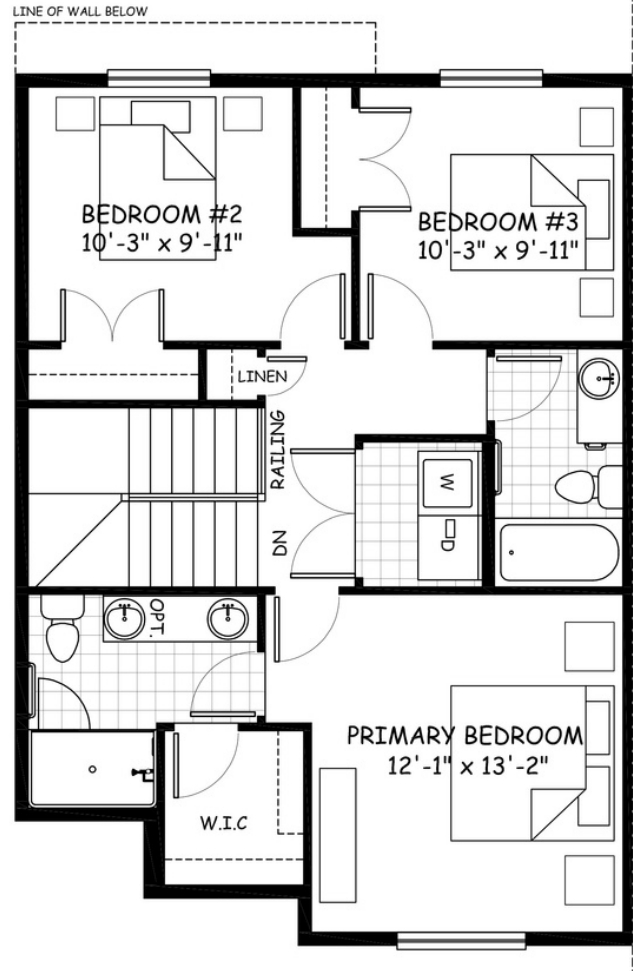

the **Largo**

1439
sq.ft.

3 bedrooms

2.5 bathrooms

24' wide

NOTES:

Artists's representation, may not be exactly as shown - all dimensions are approximate. All plans/designs are the exclusive property of Douglas Homes Ltd. Prices are subject to change without notice.

the Largo

1439 sq.ft.

24' wide
51' long

MAIN
724 sq.ft.

UPPER
715 sq.ft.

Feb. 2023. Artists's representation, may not be exactly as shown and all dimensions are approximate. All plans/designs are the exclusive property of Douglas Homes Ltd. Prices are subject to change without notice.