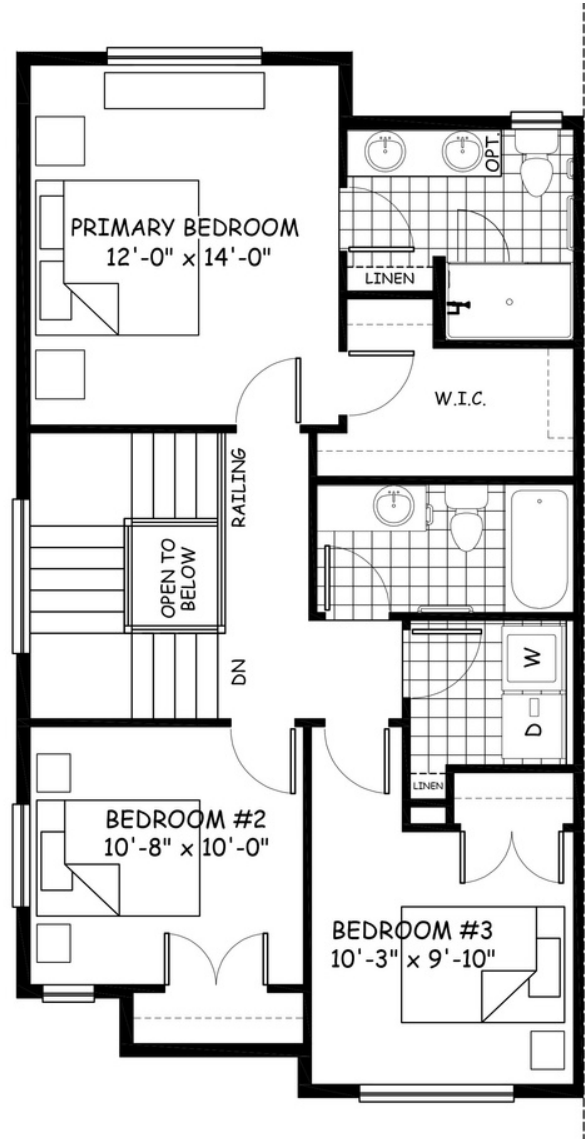

the **Peyto**

1476
sq.ft.

3 bedrooms

2.5 bathrooms

22' wide

NOTES:

Artists's representation, may not be exactly as shown - all dimensions are approximate. All plans/designs are the exclusive property of Douglas Homes Ltd. Prices are subject to change without notice.

the Peyto

1476 sq.ft.

22' wide
54' long

MAIN
712 sq.ft.

UPPER
764 sq.ft.

April 2021. Artists's representation, may not be exactly as shown and all dimensions are approximate. All plans/designs are the exclusive property of Douglas Homes Ltd. Prices are subject to change without notice.