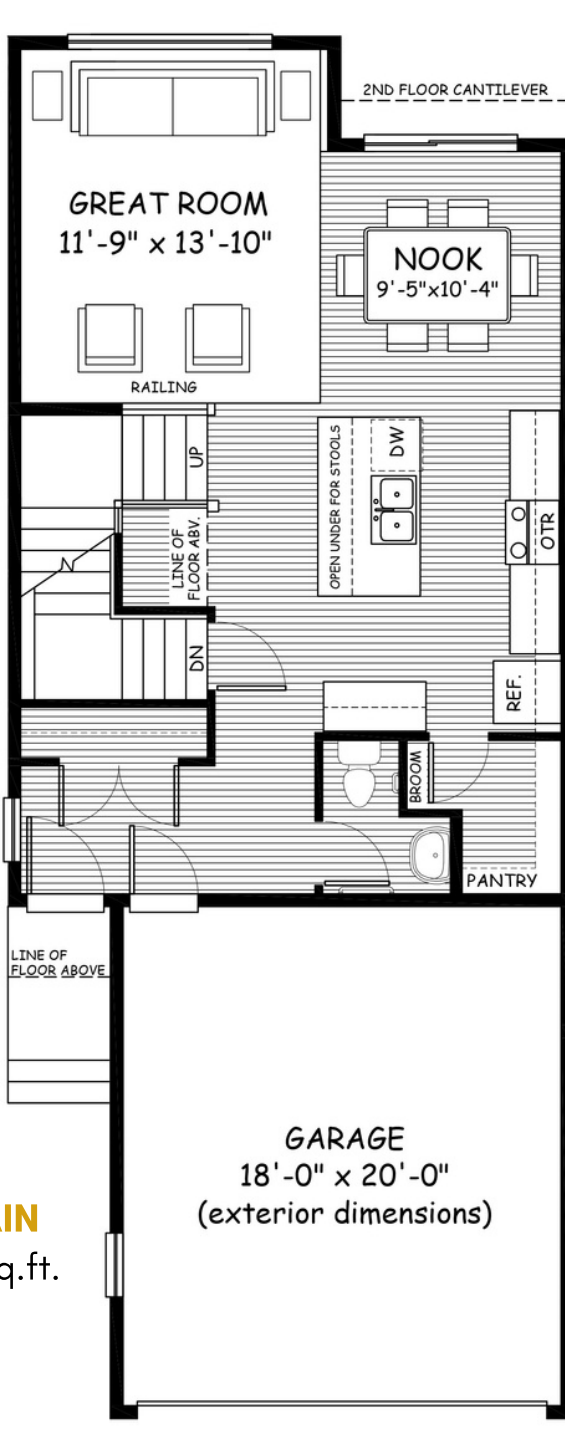

the **Peyto**

1476
sq.ft.

3 bedrooms

2.5 bathrooms

22' wide

NOTES:

Artists's representation, may not be exactly as shown - all dimensions are approximate. All plans/designs are the exclusive property of Douglas Homes Ltd. Prices are subject to change without notice.

the Peyto

1476 sq.ft.

22' wide
54' long

MAIN
712 sq.ft.

UPPER
764 sq.ft.

April 2021. Artists's representation, may not be exactly as shown and all dimensions are approximate. All plans/designs are the exclusive property of Douglas Homes Ltd. Prices are subject to change without notice.