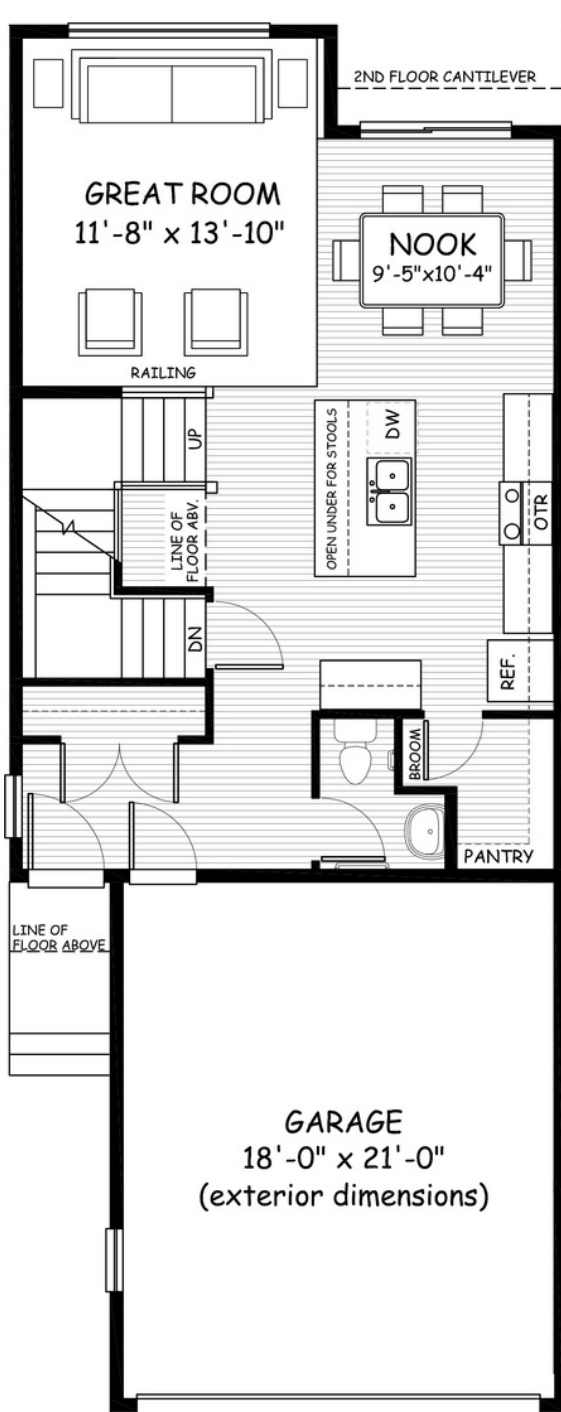

the **Bow**

**1600
sq.ft.**

3 bedrooms

2.5 bathrooms

22' wide

NOTES:

Artists's representation, may not be exactly as shown - all dimensions are approximate. All plans/designs are the exclusive property of Douglas Homes Ltd. Prices are subject to change without notice.

the Bow

1600 sq.ft.

22' wide
54' long

MAIN
712 sq.ft.

UPPER
888 sq.ft.

April 2021. Artists's representation, may not be exactly as shown and all dimensions are approximate. All plans/designs are the exclusive property of Douglas Homes Ltd. Prices are subject to change without notice.