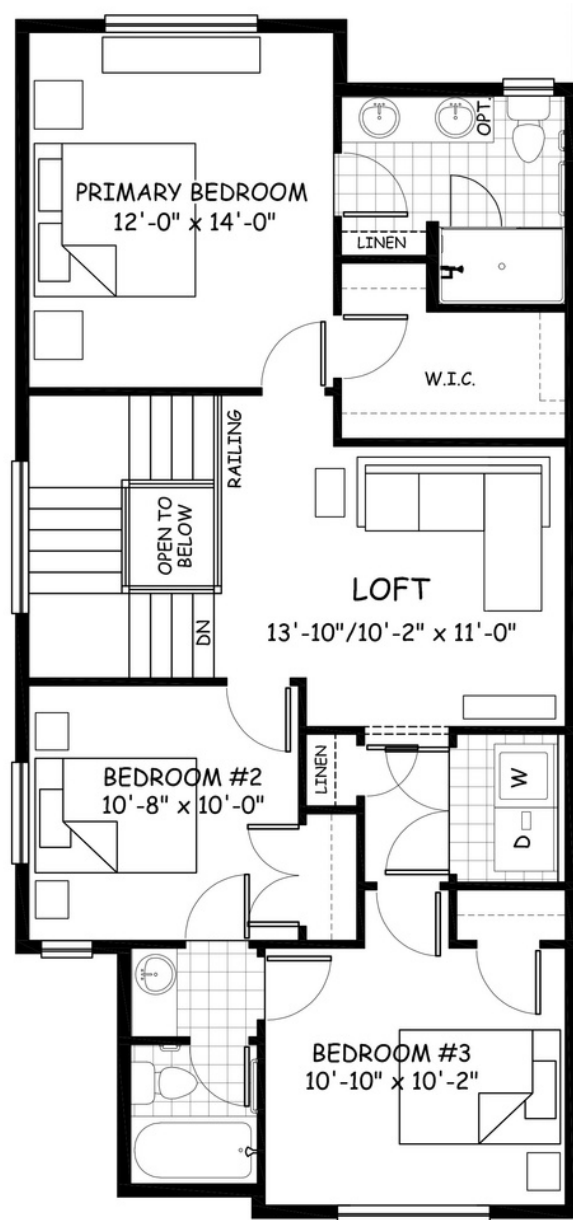

the **Bow**

**1600
sq.ft.**

3 bedrooms

2.5 bathrooms

22' wide

NOTES:

Artists's representation, may not be exactly as shown - all dimensions are approximate. All plans/designs are the exclusive property of Douglas Homes Ltd. Prices are subject to change without notice.

the Bow

1600 sq.ft.

22' wide
54' long

MAIN
712 sq.ft.

UPPER
888 sq.ft.

April 2021. Artists's representation, may not be exactly as shown and all dimensions are approximate. All plans/designs are the exclusive property of Douglas Homes Ltd. Prices are subject to change without notice.