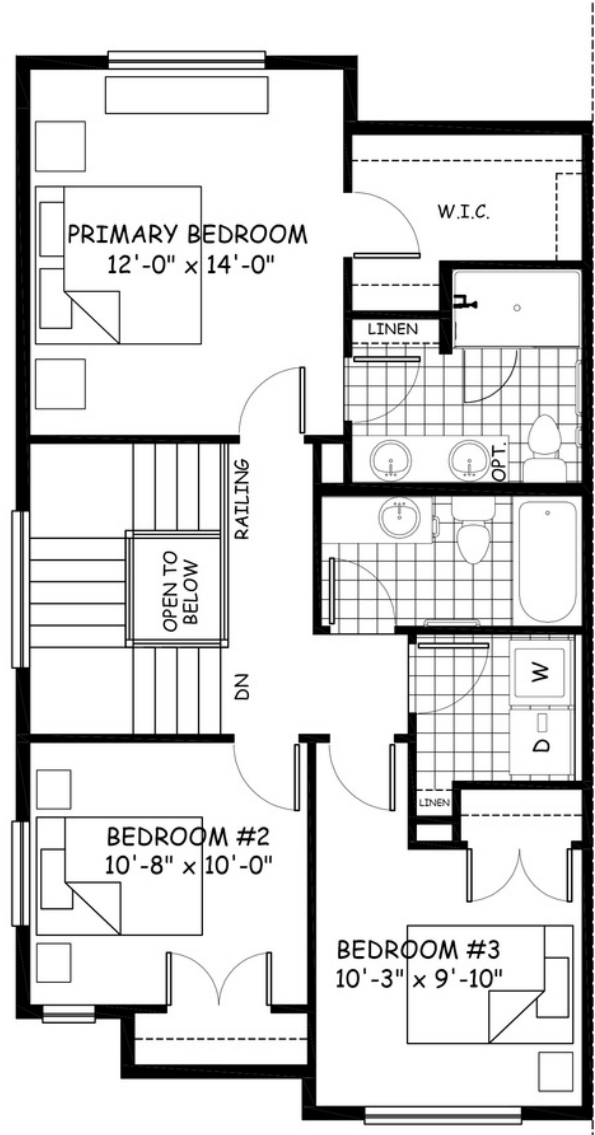

the **Peyto**

1476
sq.ft.

3 bedrooms

2.5 bathrooms

22' wide

NOTES:

Artists's representation, may not be exactly as shown - all dimensions are approximate. All plans/designs are the exclusive property of Douglas Homes Ltd. Prices are subject to change without notice.

the Peyto

1476 sq.ft.

22' wide
54' long

MAIN
712 sq.ft.

UPPER
764 sq.ft.

April 2021. Artists's representation, may not be exactly as shown and all dimensions are approximate. All plans/designs are the exclusive property of Douglas Homes Ltd. Prices are subject to change without notice.