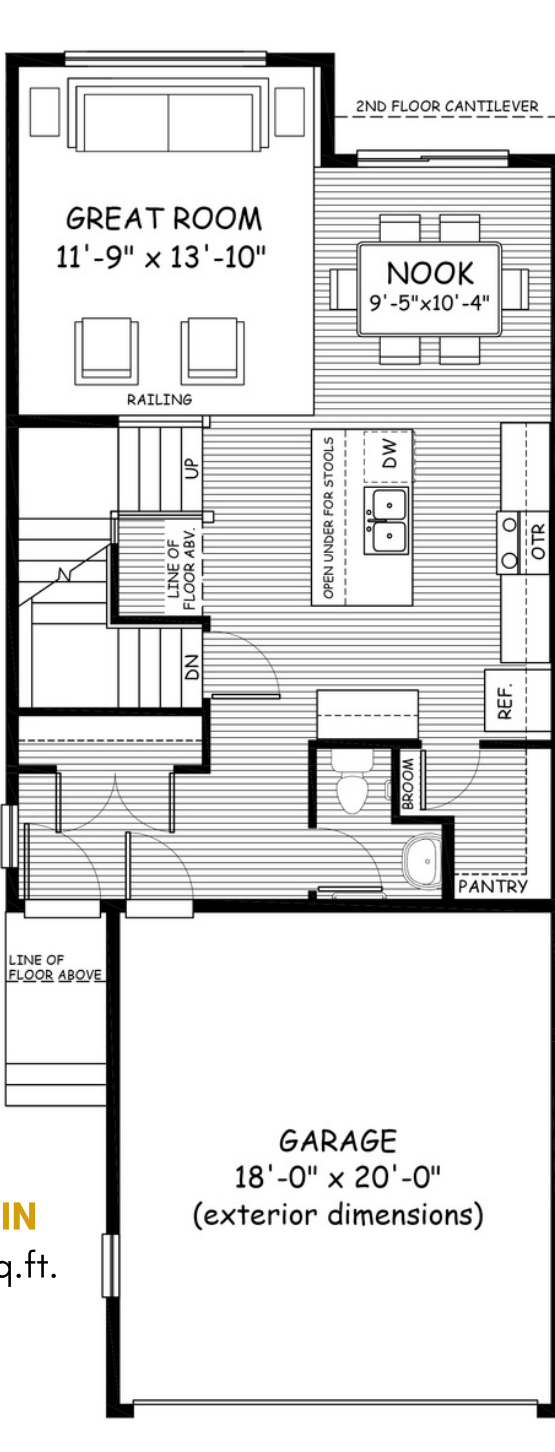

the **Peyto**

1476
sq.ft.

3 bedrooms

2.5 bathrooms

22' wide

NOTES:

Artists's representation, may not be exactly as shown - all dimensions are approximate. All plans/designs are the exclusive property of Douglas Homes Ltd. Prices are subject to change without notice.

the Peyto

1476 sq.ft.

22' wide
54' long

MAIN
712 sq.ft.

UPPER
764 sq.ft.

April 2021. Artists's representation, may not be exactly as shown and all dimensions are approximate. All plans/designs are the exclusive property of Douglas Homes Ltd. Prices are subject to change without notice.