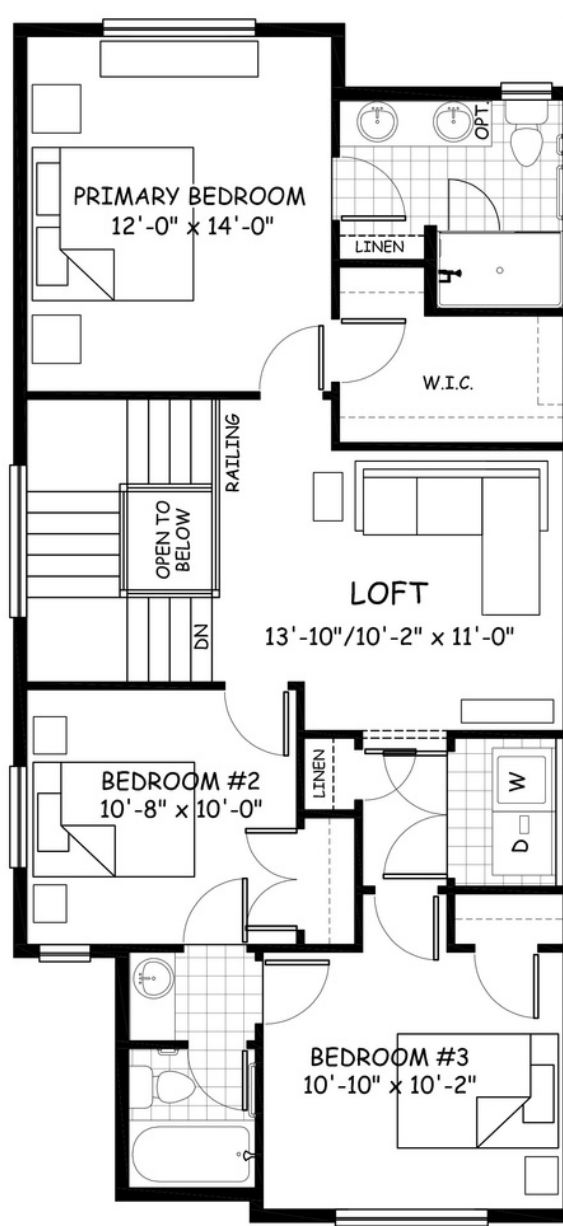

the **Bow**

**1600
sq.ft.**

3 bedrooms

2.5 bathrooms

22' wide

NOTES:

Artists's representation, may not be exactly as shown - all dimensions are approximate. All plans/designs are the exclusive property of Douglas Homes Ltd. Prices are subject to change without notice.

the Bow

1600 sq.ft.

22' wide
54' long

MAIN
712 sq.ft.

UPPER
888 sq.ft.

April 2021. Artists's representation, may not be exactly as shown and all dimensions are approximate. All plans/designs are the exclusive property of Douglas Homes Ltd. Prices are subject to change without notice.