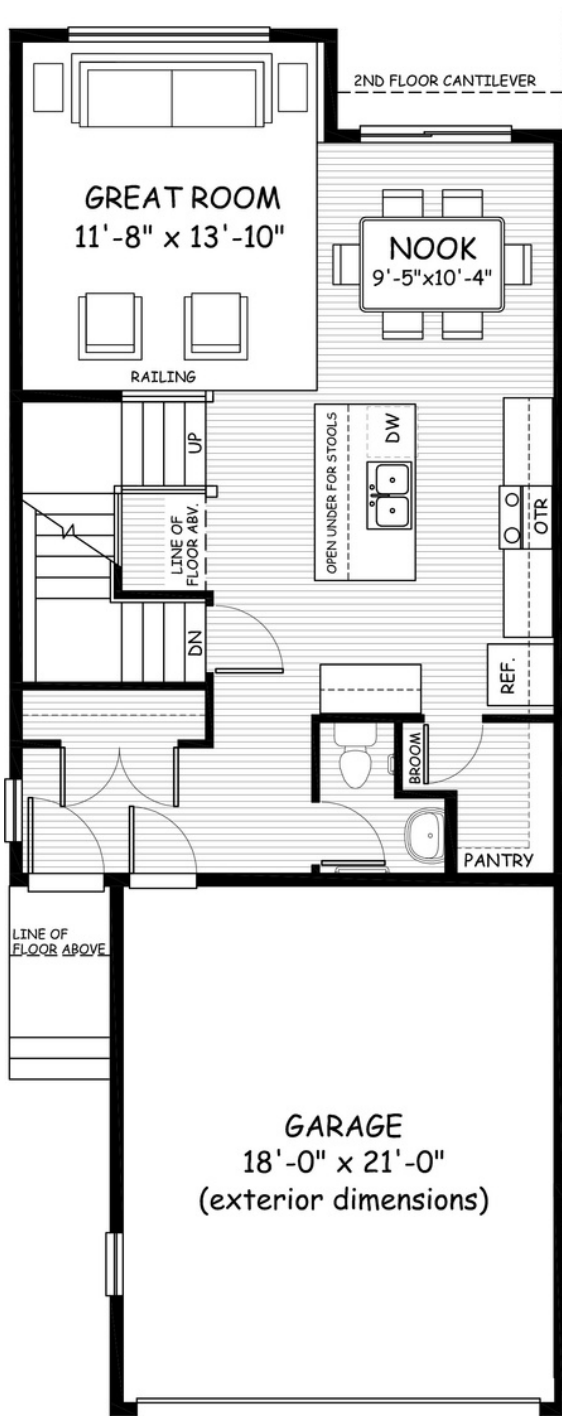

the **Bow**

**1600
sq.ft.**

3 bedrooms

2.5 bathrooms

22' wide

NOTES:

Artists's representation, may not be exactly as shown - all dimensions are approximate. All plans/designs are the exclusive property of Douglas Homes Ltd. Prices are subject to change without notice.

the Bow

1600 sq.ft.

22' wide
54' long

MAIN
712 sq.ft.

UPPER
888 sq.ft.

April 2021. Artists's representation, may not be exactly as shown and all dimensions are approximate. All plans/designs are the exclusive property of Douglas Homes Ltd. Prices are subject to change without notice.