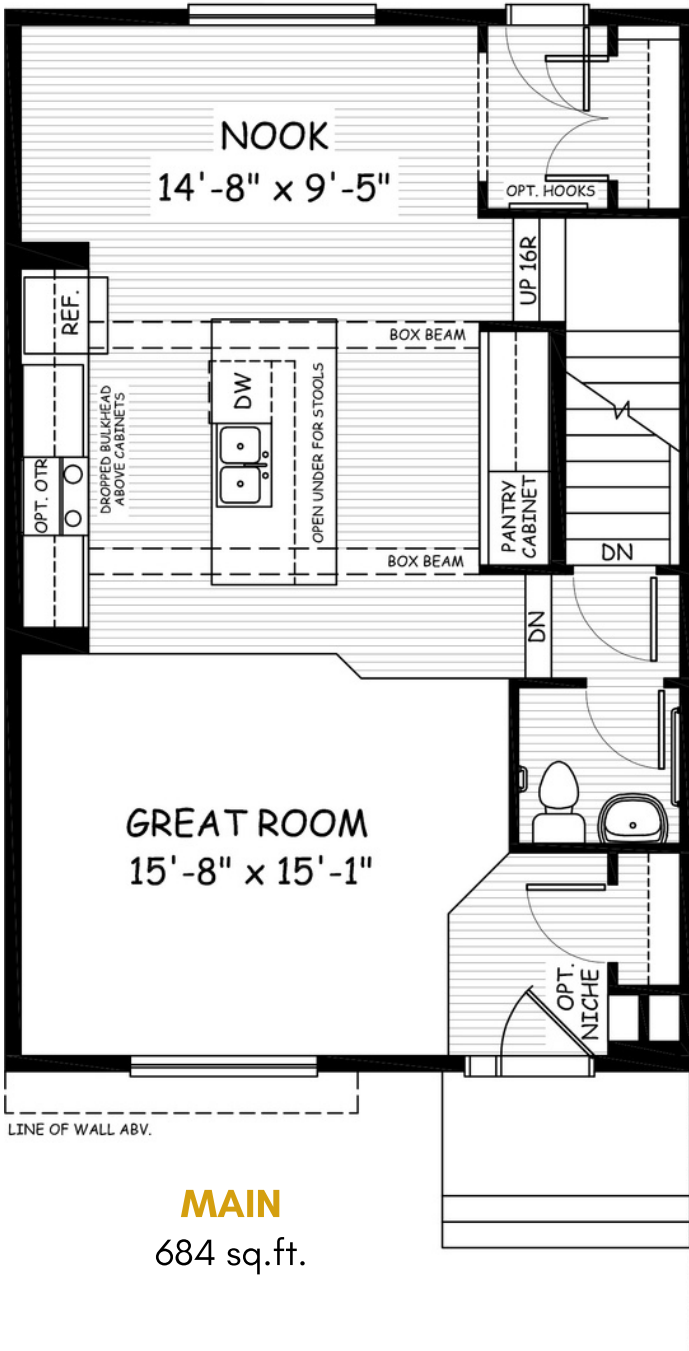

the Albany

**1462
sq.ft.**

3 bedrooms

2.5 bathrooms

22' wide

NOTES:

Artists's representation, may not be exactly as shown - all dimensions are approximate. All plans/designs are the exclusive property of Douglas Homes Ltd. Prices are subject to change without notice.

the Albany

1462 sq.ft.

22' wide
34'-4" long

October 2021. Artists's representation, may not be exactly as shown and all dimensions are approximate. All plans/designs are the exclusive property of Douglas Homes Ltd. Prices are subject to change without notice.