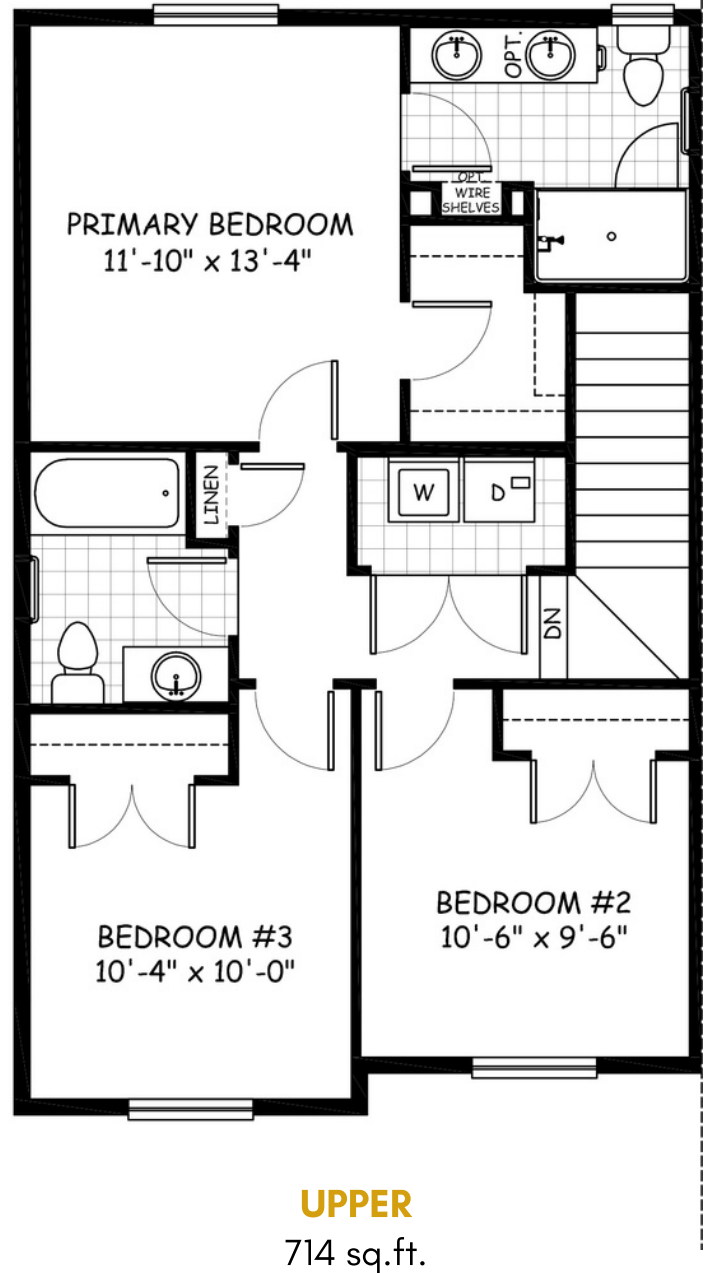

the Albany

**1462
sq.ft.**

3 bedrooms

2.5 bathrooms

22' wide

NOTES:

Artists's representation, may not be exactly as shown - all dimensions are approximate. All plans/designs are the exclusive property of Douglas Homes Ltd. Prices are subject to change without notice.

the Albany

1462 sq.ft.

22' wide
34'-4" long

October 2021. Artists's representation, may not be exactly as shown and all dimensions are approximate. All plans/designs are the exclusive property of Douglas Homes Ltd. Prices are subject to change without notice.