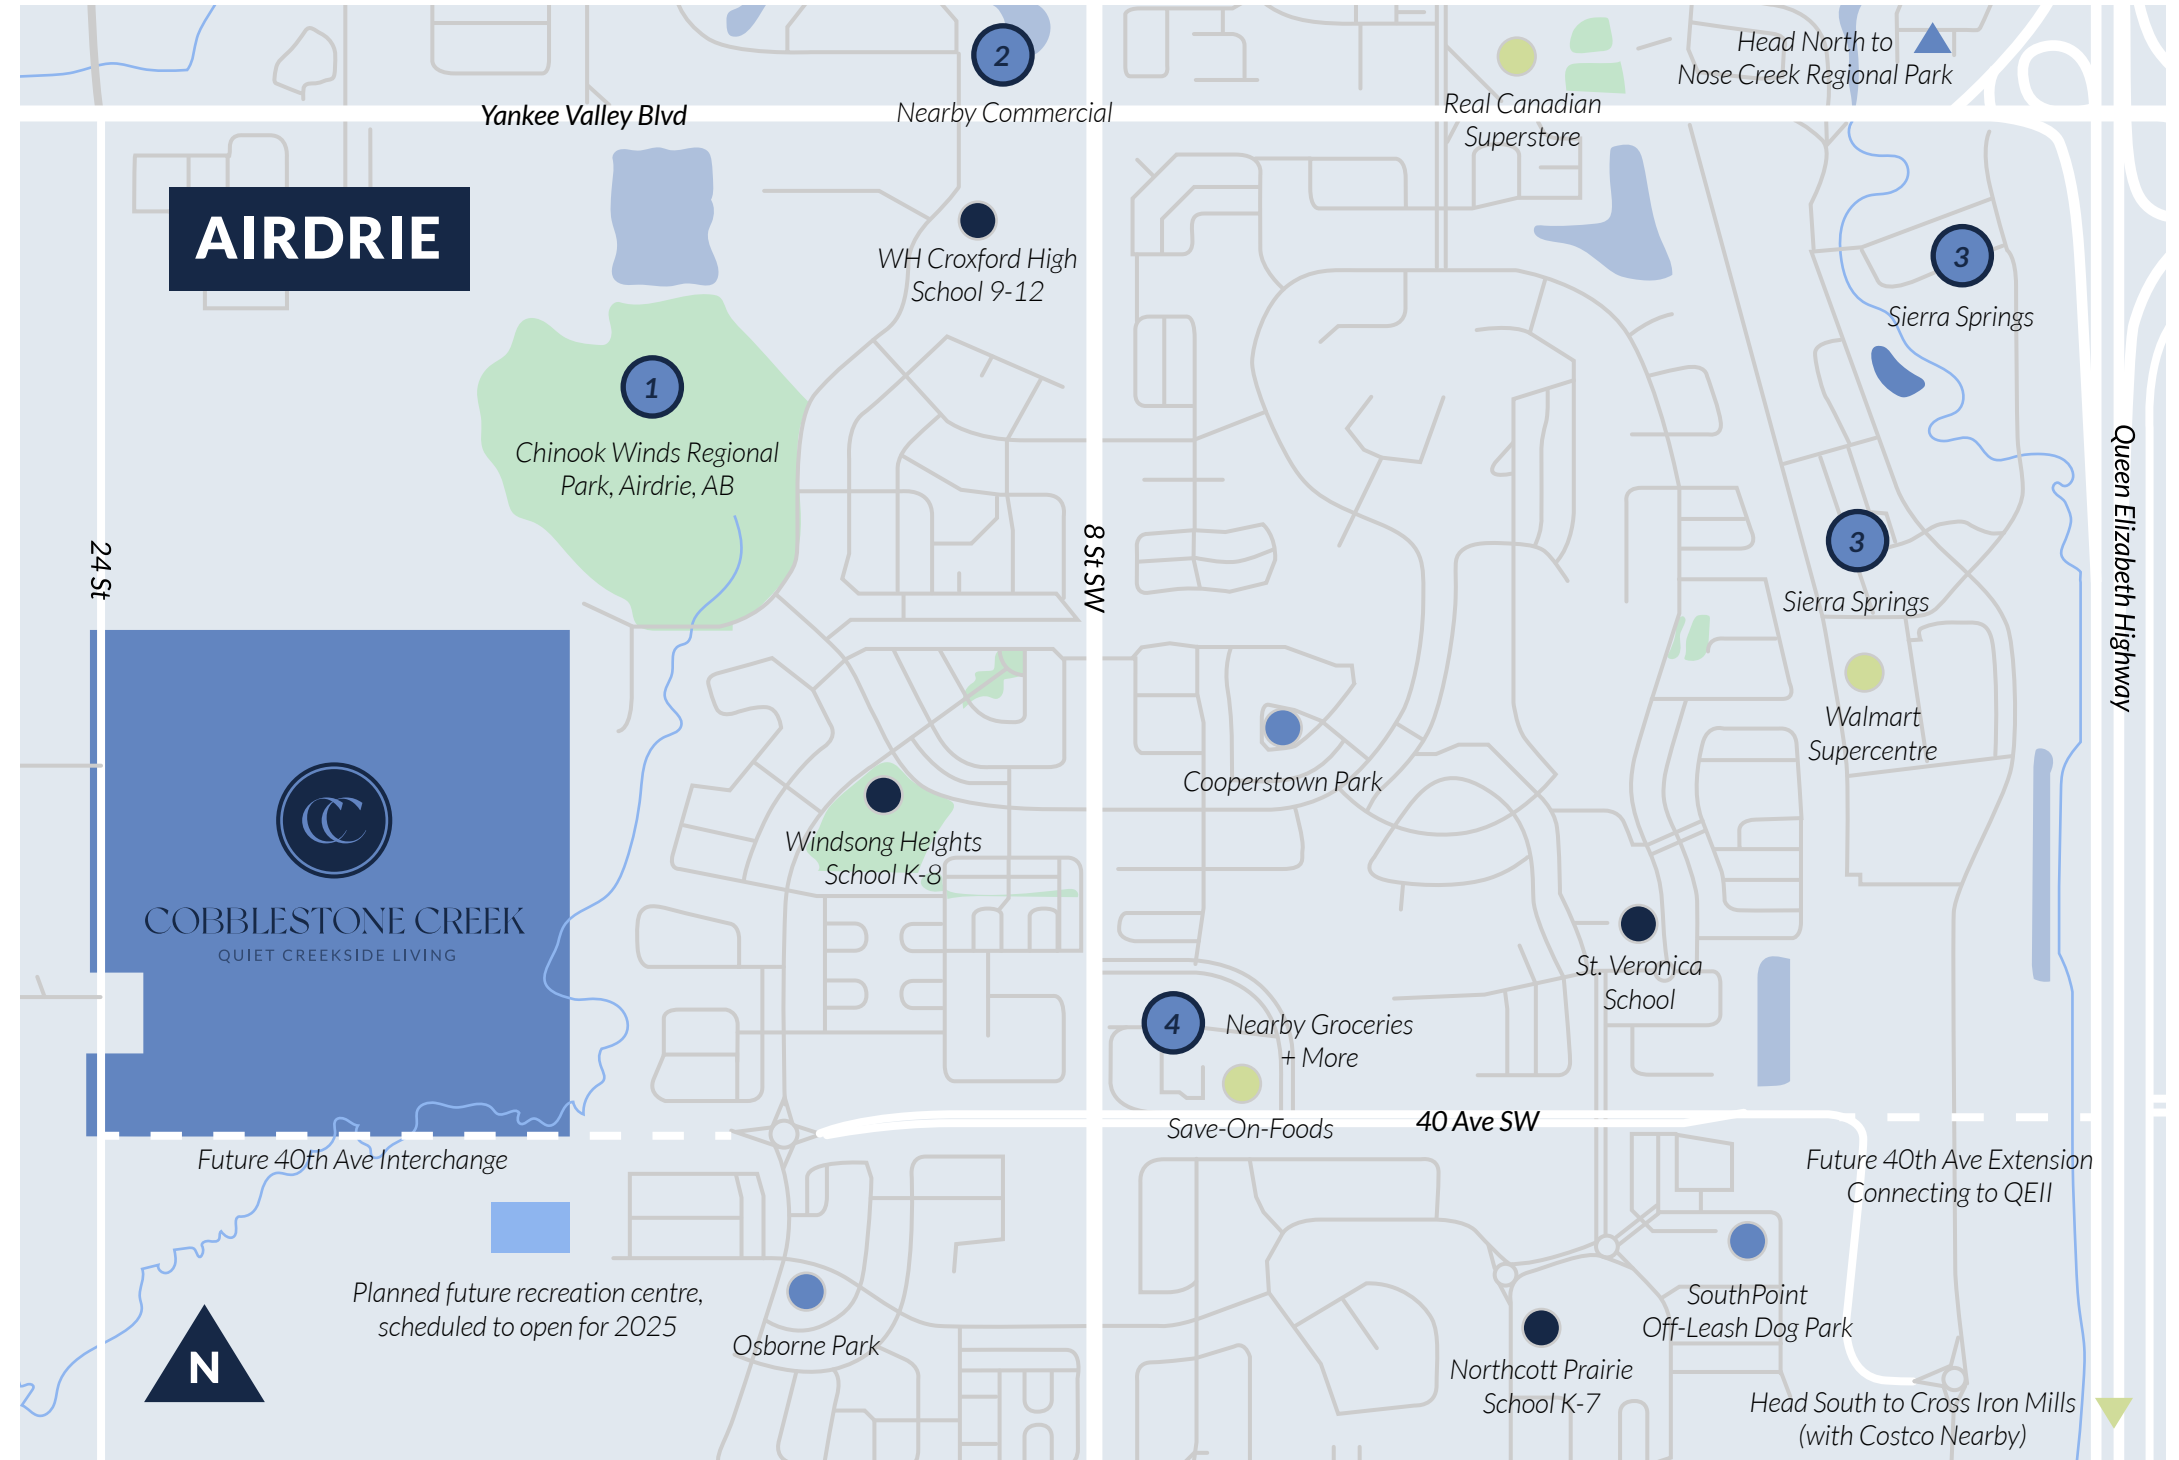

COBBLESTONE CREEK

QUIET CREEKSIDE LIVING

AMENITY MAP

1 Chinook Winds Regional Park

- Over 2 kilometres of paved pathways
- 3 playgrounds
- 1 skate park
- 1 spray park (open July + August)
- 1 multi use court (seasonal)
- 2 Concessions (seasonal)
- Public washrooms
- Toboggan hill
- Beach Volleyball
- 4 volleyball courts
- 8 ball diamonds (Both contract out)

2 Nearby Commercial

- Bubble Tea Brewers
- Subway
- Sorso Lounge, Espresso & Wine Bar
- Thai Charm Eatery
- Pizza Cottage
- Tequila & Tacos
- 7-Eleven
- RBC Royal Bank

Disclaimer: This map is for informational and marketing purposes only and was last updated October, 2021. List of current restaurants and businesses may not be up to date.

3 Sierra Springs Commercial

- | | | | |
|----------------------|---------------------------|---------------------------|------------------------------|
| A&W Canada | Papa John's Pizza | Popeyes Louisiana Kitchen | Dollarama |
| Domino's Pizza | Edo Japan - Sushi & Grill | London Drugs | Eggs Oasis Breakfast & Lunch |
| Montana's | MR MIKES Steakhouse | Walmart Supercentre | Scotiabank |
| Tim Hortons | The Canadian Brewhouse | The Home Depot | Visions Electronics |
| TD Canada Trust | Jugo Juice | Denny's | Sierra Springs Liquor |
| Co-op Sierra Springs | Five Guys | Burger King | Sobeys Liquor Sierra Springs |
| Starbucks | Winners | Michaels | |

4 Nearby Groceries

- Save-On-Foods
- Shoppers Drug Mart
- Starbucks
- McDonalds
- Dairy Queen Grill & Chill
- Highlander Wine & Spirits
- Pet Value