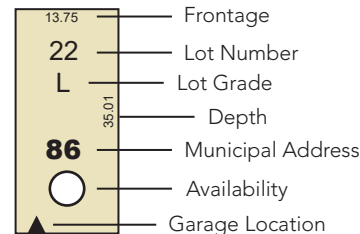

LEGEND

- Townhome
- Single Family Front Garage
- Semi-Detached Front Garage
- Available
- Showhome
- Quick Possession
- Sold

LOT DETAILS

LOT GRADE LEGEND

- L = Level
- WO = Walk-out
- BF = Back-to-front
- FB = Front -to-back

NOT TO SCALE. Artists' representation, lot map may not be exactly as shown and all dimensions/details are approximate and may be subject to change without notice. Please see registered maps for exact sizing, grading and utility locations. Dec. 2021