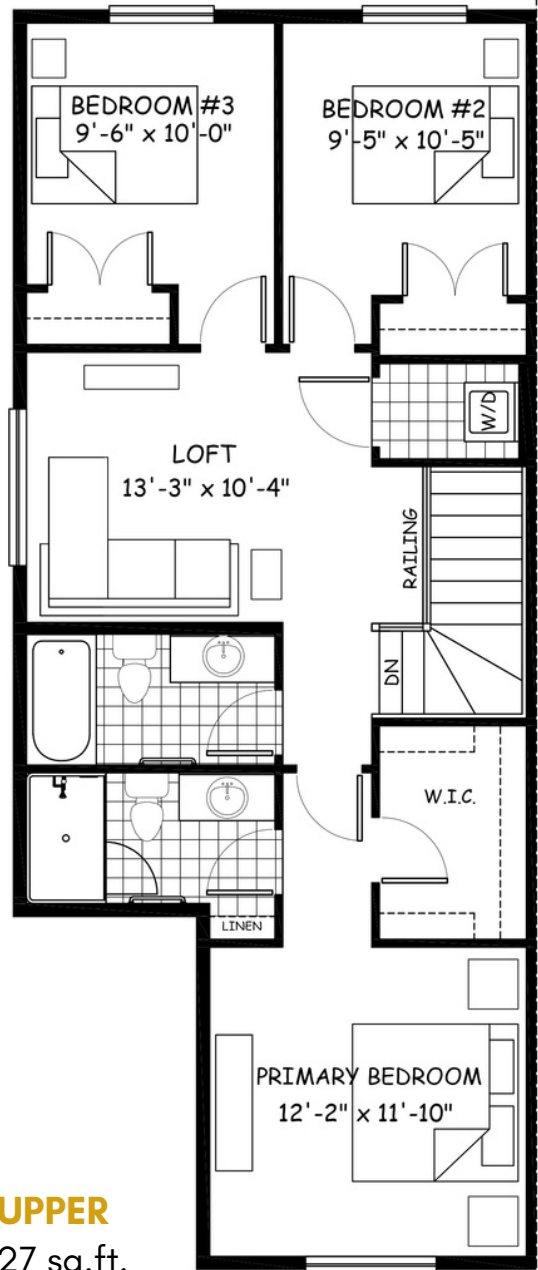

the Vero Beach

**1473
sq.ft.**

3 bedrooms

2.5 bathrooms

20' wide

NOTES:

Artists's representation, may not be exactly as shown - all dimensions are approximate. All plans/designs are the exclusive property of Douglas Homes Ltd. Prices are subject to change without notice.

the Vero Beach

1473 sq.ft.

20' wide
55' long

MAIN
646 sq.ft.

UPPER
827 sq.ft.

Feb. 2023. Artists's representation, may not be exactly as shown and all dimensions are approximate. All plans/designs are the exclusive property of Douglas Homes Ltd. Prices are subject to change without notice.