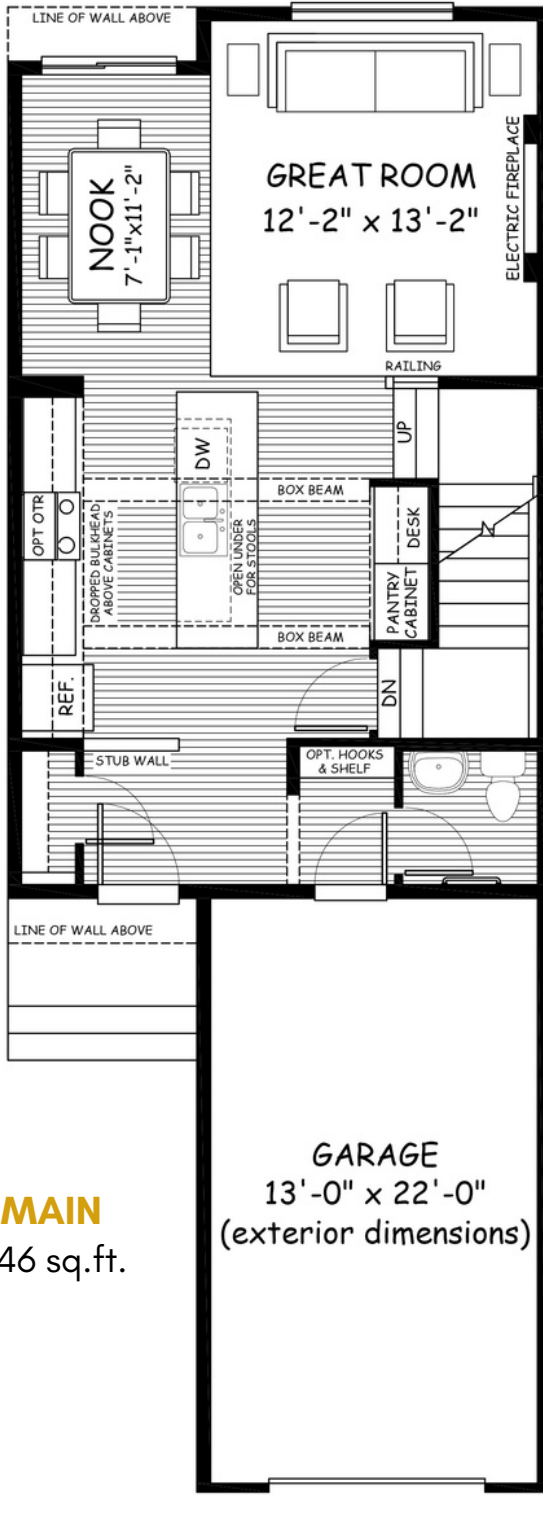

the Vero Beach

**1473
sq.ft.**

3 bedrooms

2.5 bathrooms

20' wide

NOTES:

Artists's representation, may not be exactly as shown - all dimensions are approximate. All plans/designs are the exclusive property of Douglas Homes Ltd. Prices are subject to change without notice.

the Vero Beach

1473 sq.ft.

20' wide
55' long

MAIN
646 sq.ft.

UPPER
827 sq.ft.

Feb. 2023. Artists's representation, may not be exactly as shown and all dimensions are approximate. All plans/designs are the exclusive property of Douglas Homes Ltd. Prices are subject to change without notice.