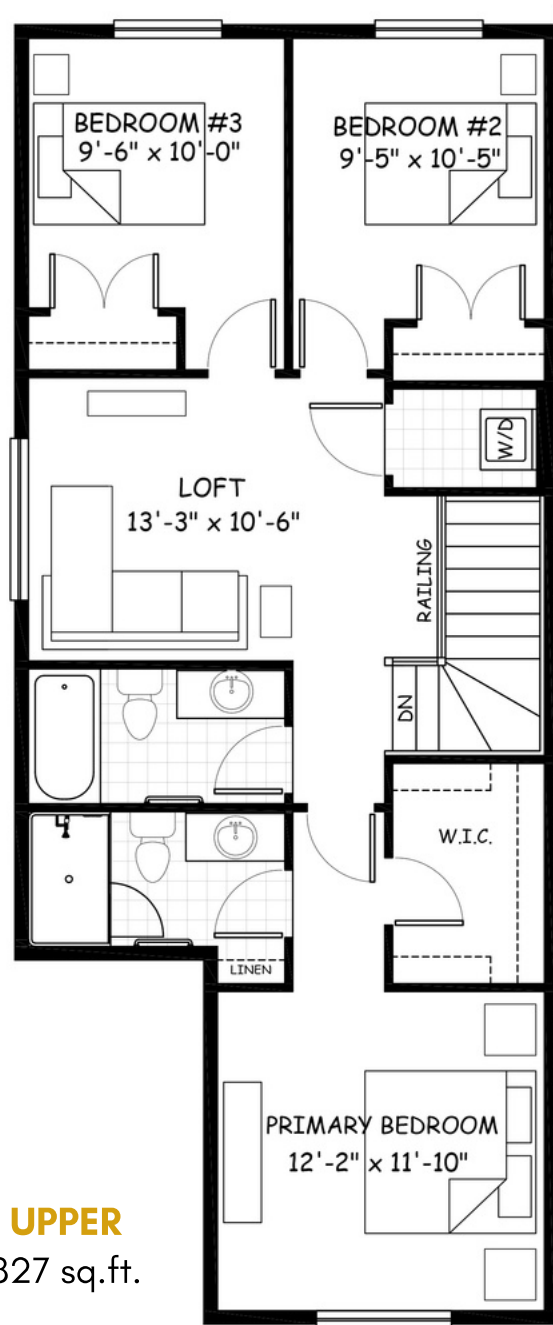

# the Vero Beach

**1473  
sq.ft.**

3 bedrooms

2.5 bathrooms

20' wide

NOTES:

---

---

# the Vero Beach

1473 sq.ft.

20' wide  
55' long

March 2022. Artists's representation, may not be exactly as shown and all dimensions are approximate. All plans/designs are the exclusive property of Douglas Homes Ltd. Prices are subject to change without notice.