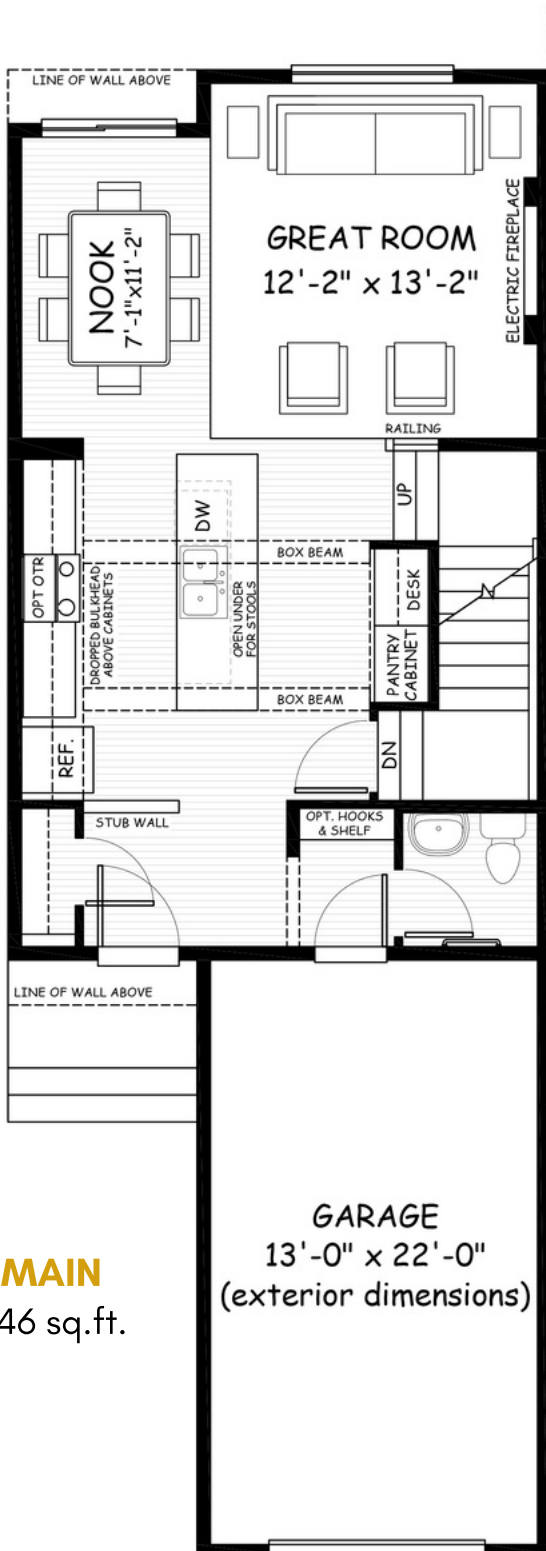

# the Vero Beach

**1473  
sq.ft.**

3 bedrooms

2.5 bathrooms

20' wide

NOTES:

---

---

# the Vero Beach

1473 sq.ft.

20' wide  
55' long

March 2022. Artists's representation, may not be exactly as shown and all dimensions are approximate. All plans/designs are the exclusive property of Douglas Homes Ltd. Prices are subject to change without notice.