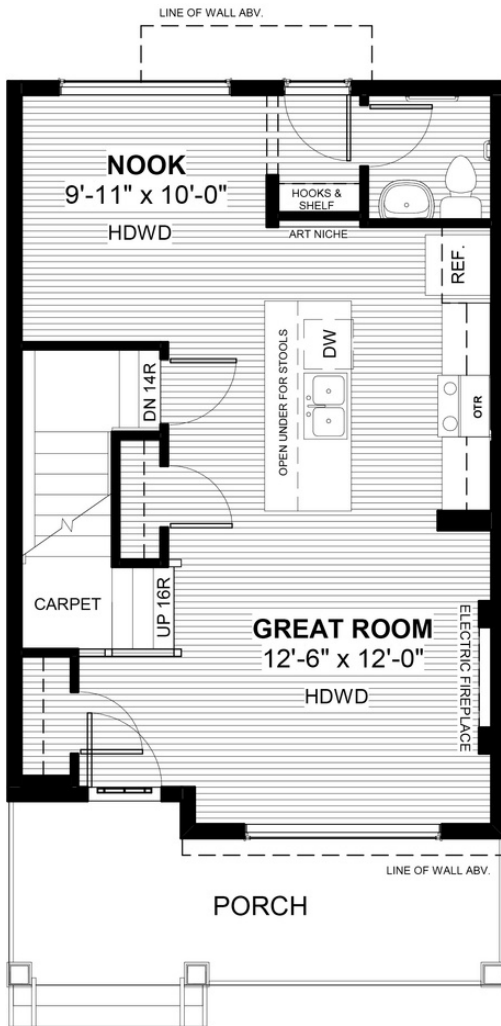

GLACIER

386 Sundown Road • Sunset Ridge, Cochrane

 1180 sq ft

 3 bedrooms

 2.5 bathrooms

FEATURES

-  Rear Parking Pad
-  Full Width Porch
-  Built-In Hooks & Shelf
-  9' Main Floor Ceiling
-  Quartz Countertops
-  Electric Fireplace
-  Hardwood Floors
-  Large Island