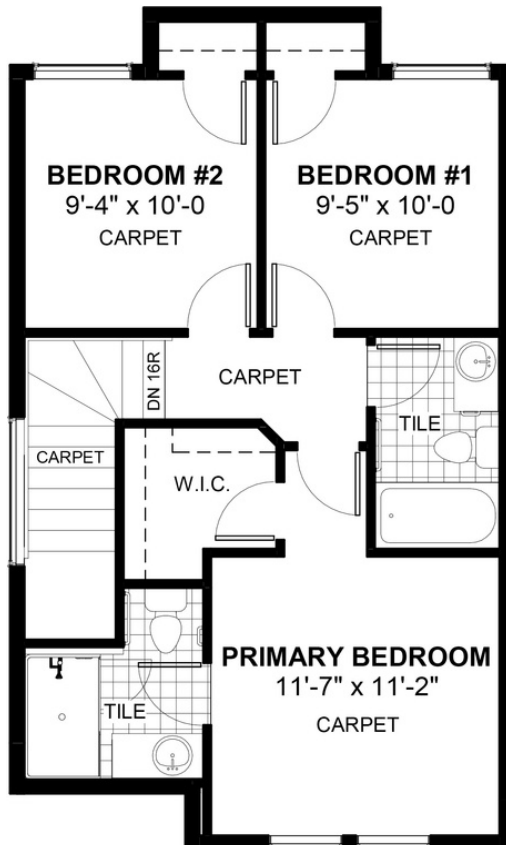

GLACIER

386 Sundown Road • Sunset Ridge, Cochrane

 1180 sq ft

 3 bedrooms

 2.5 bathrooms

FEATURES

-  Rear Parking Pad
-  Full Width Porch
-  Built-In Hooks & Shelf
-  9' Main Floor Ceiling
-  Quartz Countertops
-  Electric Fireplace
-  Hardwood Floors
-  Large Island