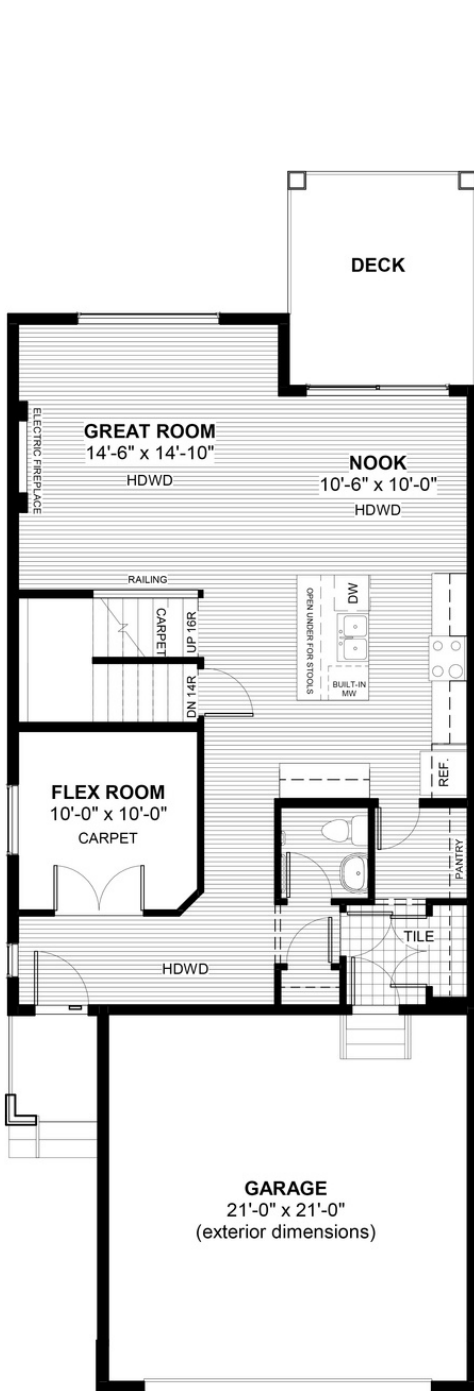

# MONTE CARLO 7

260 Precedence View • Precedence, Cochrane

 2191 sq ft

 4 bedrooms

 2.5 bathrooms

## FEATURES

- ★ **Walk-out Basement**
- ✓ Four Bedrooms + Loft
- ✓ Treated Wood Rear Deck
- ✓ Main Floor Flex Room
- ✓ Quartz Countertops
- ✓ Electric Fireplace
- ✓ Eng. Hardwood Main Floor
- ✓ Tile to Upper Baths/Laundry
- ✓ Wrought Iron Railings
- ✓ 9' Main Floor Ceiling
- ✓ Upper Floor Laundry