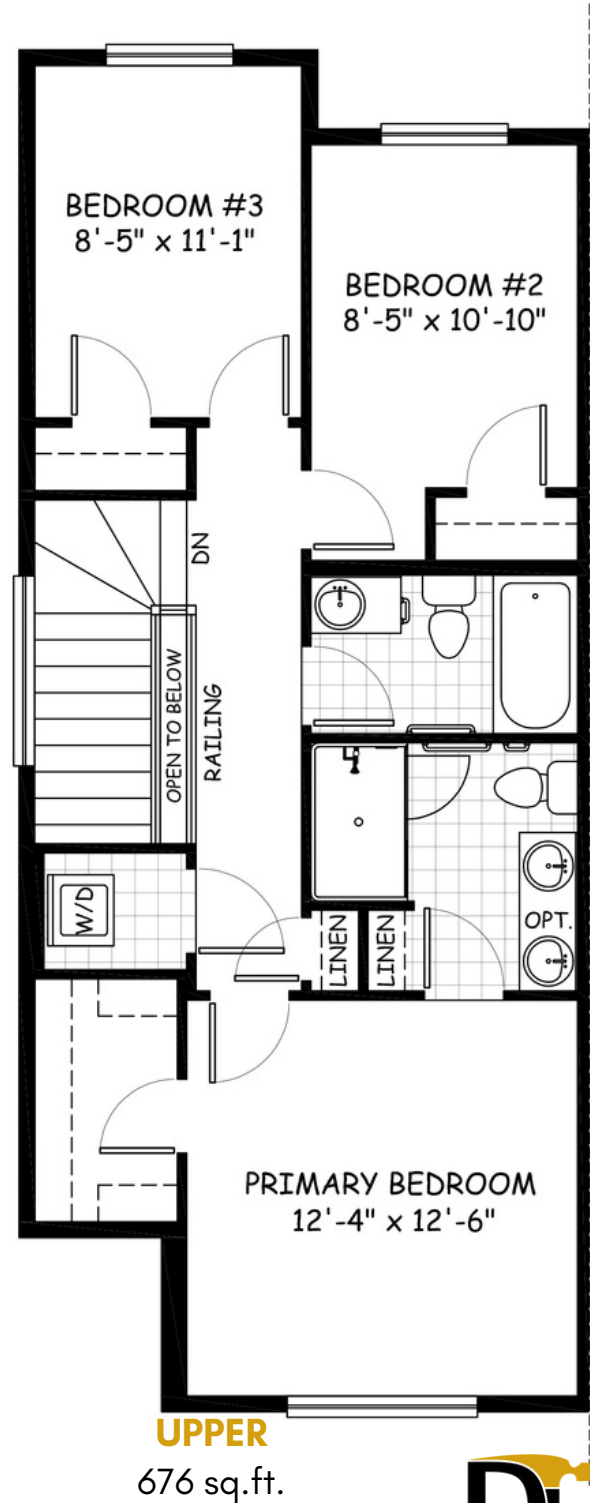

the Adelaide

**1360
sq.ft.**

3 bedrooms

2.5 bathrooms

18' wide

NOTES:

Artists's representation, may not be exactly as shown - all dimensions are approximate. All plans/designs are the exclusive property of Douglas Homes Ltd. Prices are subject to change without notice.

the Adelaide

1360 sq.ft.

18' wide
41' long

January 2023. Artists's representation, may not be exactly as shown and all dimensions are approximate. All plans/designs are the exclusive property of Douglas Homes Ltd. Prices are subject to change without notice.