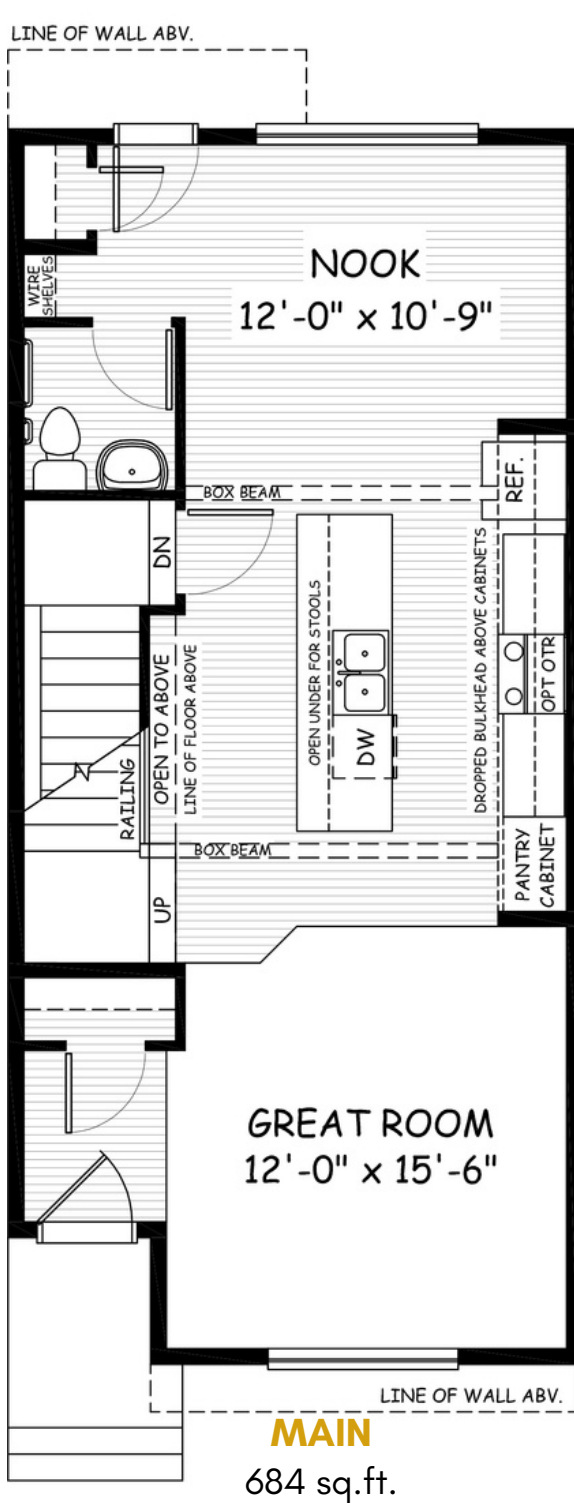

the Adelaide

**1360
sq.ft.**

3 bedrooms

2.5 bathrooms

18' wide

NOTES:

Artists's representation, may not be exactly as shown - all dimensions are approximate. All plans/designs are the exclusive property of Douglas Homes Ltd. Prices are subject to change without notice.

the Adelaide

1360 sq.ft.

18' wide
41' long

January 2023. Artists's representation, may not be exactly as shown and all dimensions are approximate. All plans/designs are the exclusive property of Douglas Homes Ltd. Prices are subject to change without notice.