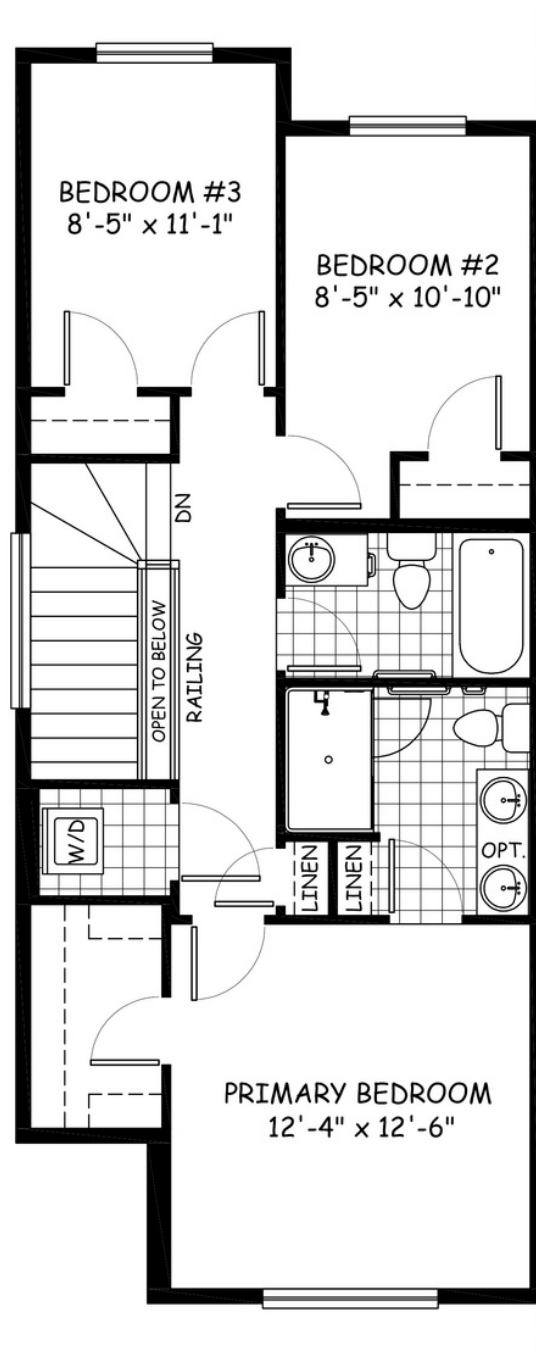

the Adelaide

**1360
sq.ft.**

3 bedrooms

2.5 bathrooms

18' wide

NOTES:

Artists's representation, may not be exactly as shown - all dimensions are approximate. All plans/designs are the exclusive property of Douglas Homes Ltd. Prices are subject to change without notice.

the Adelaide

1360 sq.ft.

18' wide
41' long

MAIN
684 sq.ft.

UPPER
676 sq.ft.

January 2023. Artists's representation, may not be exactly as shown and all dimensions are approximate. All plans/designs are the exclusive property of Douglas Homes Ltd. Prices are subject to change without notice.