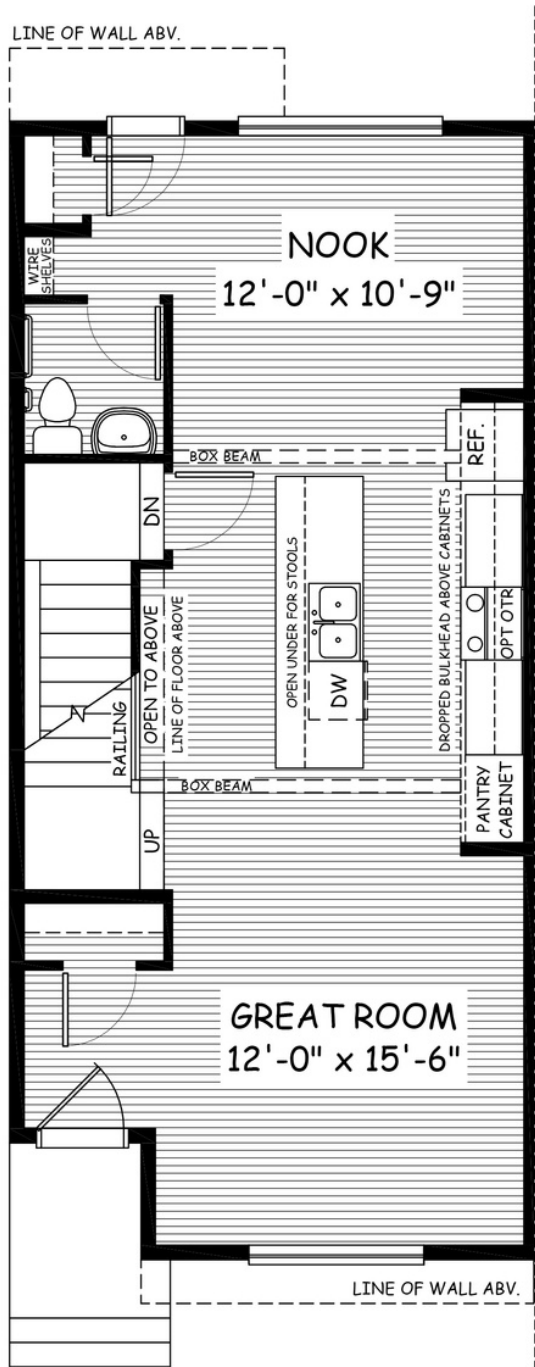

the Adelaide

**1360
sq.ft.**

3 bedrooms

2.5 bathrooms

18' wide

NOTES:

Artists's representation, may not be exactly as shown - all dimensions are approximate. All plans/designs are the exclusive property of Douglas Homes Ltd. Prices are subject to change without notice.

the Adelaide

1360 sq.ft.

18' wide
41' long

MAIN
684 sq.ft.

UPPER
676 sq.ft.

January 2023. Artists's representation, may not be exactly as shown and all dimensions are approximate. All plans/designs are the exclusive property of Douglas Homes Ltd. Prices are subject to change without notice.