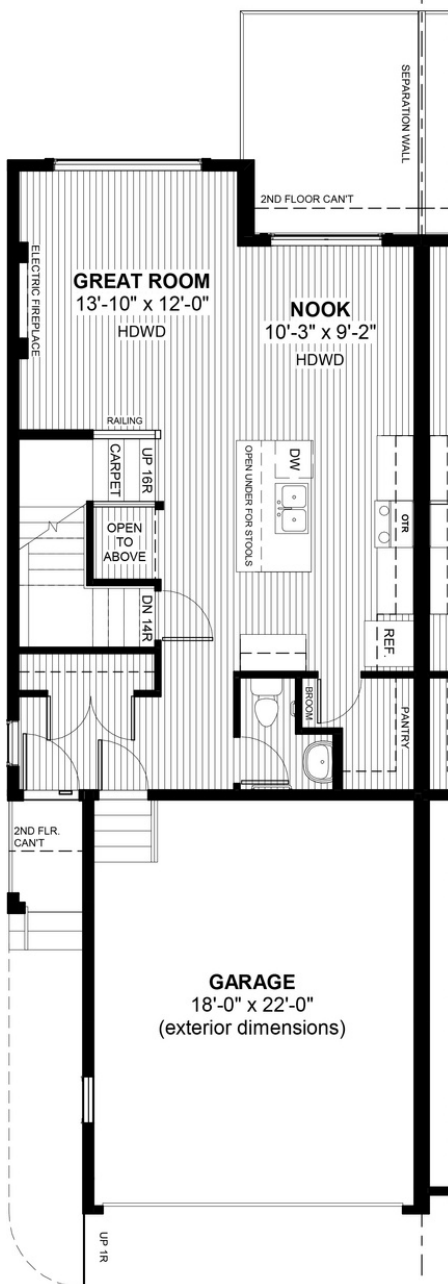

# BOW

1064 Waterford Drive • Waterford, Chestermere

 1613 sq ft

 3 bedrooms

 2.5 bathrooms

## FEATURES

-  **Walk-Out Basement**
-  Duplex (Left Unit)
-  Treated Wood Deck
-  9' Main Floor Ceiling
-  Quartz Countertops
-  Electric Fireplace
-  Eng. Hardwood Floors
-  Wrought Iron Railings
-  Upper Floor Laundry
-  Double sinks to Ensuite
-  Tiled Baths and Laundry

## NOTES

---

---

---

---

\*Price includes lot&gst. Price, features & plan are subject to change at any time. All plans/designs are the exclusive property of Douglas Homes Ltd.