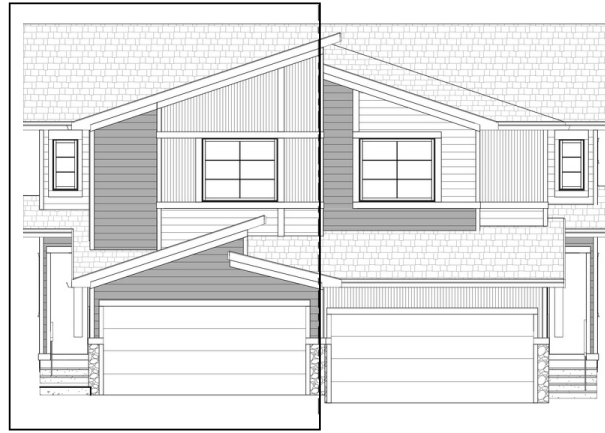

# BOW

1064 Waterford Drive • Waterford, Chestermere

 1613 sq ft

 3 bedrooms

 2.5 bathrooms

## FEATURES

-  **Walk-Out Basement**
-  Duplex (Left Unit)
-  Treated Wood Deck
-  9' Main Floor Ceiling
-  Quartz Countertops
-  Electric Fireplace
-  Eng. Hardwood Floors
-  Wrought Iron Railings
-  Upper Floor Laundry
-  Double sinks to Ensuite
-  Tiled Baths and Laundry