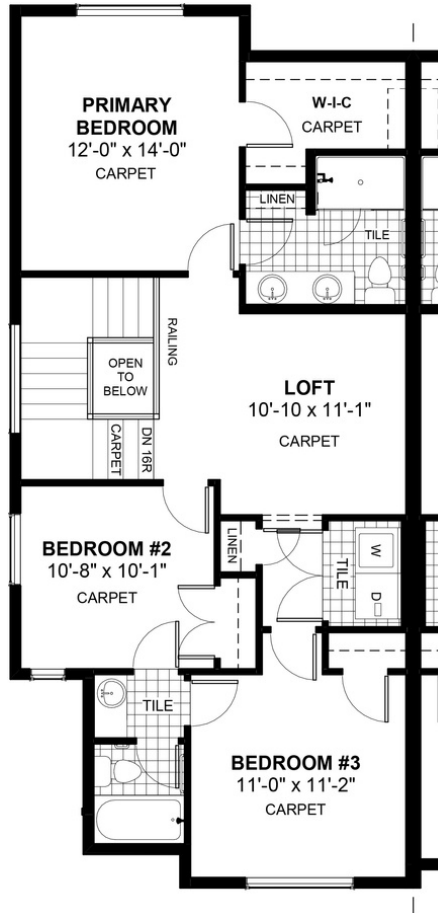

# BOW

1064 Waterford Drive • Waterford, Chestermere

 1613 sq ft

 3 bedrooms

 2.5 bathrooms

## FEATURES

-  **Walk-Out Basement**
-  Duplex (Left Unit)
-  Treated Wood Deck
-  9' Main Floor Ceiling
-  Quartz Countertops
-  Electric Fireplace
-  Eng. Hardwood Floors
-  Wrought Iron Railings
-  Upper Floor Laundry
-  Double sinks to Ensuite
-  Tiled Baths and Laundry

## NOTES

---

---

---

---

\*Price includes lot&gst. Price, features & plan are subject to change at any time. All plans/designs are the exclusive property of Douglas Homes Ltd.