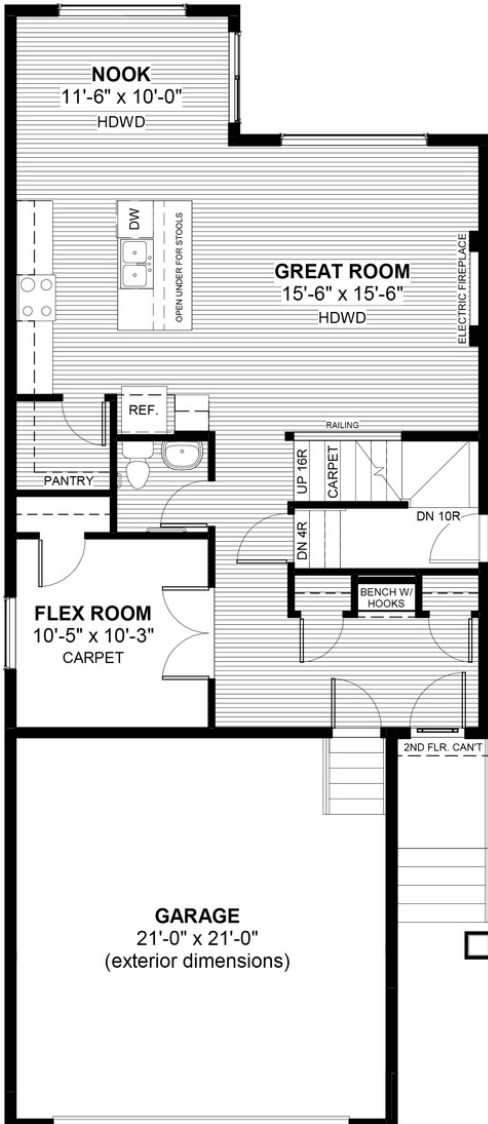

MOUNT RUNDLE

117 Sunrise Heath • Sunset Ridge, Cochrane

 2022 sq ft

 3 bedrooms

 2.5 bathrooms

FEATURES

-  Basement Side Entry
-  Upper Floor Loft
-  9' Main Floor Ceiling
-  Built-In Bench to Entry
-  Quartz Countertops
-  Electric Fireplace
-  Eng. Hardwood Floors
-  Tile to Baths/Laundry
-  Double Vanities to Ensuite