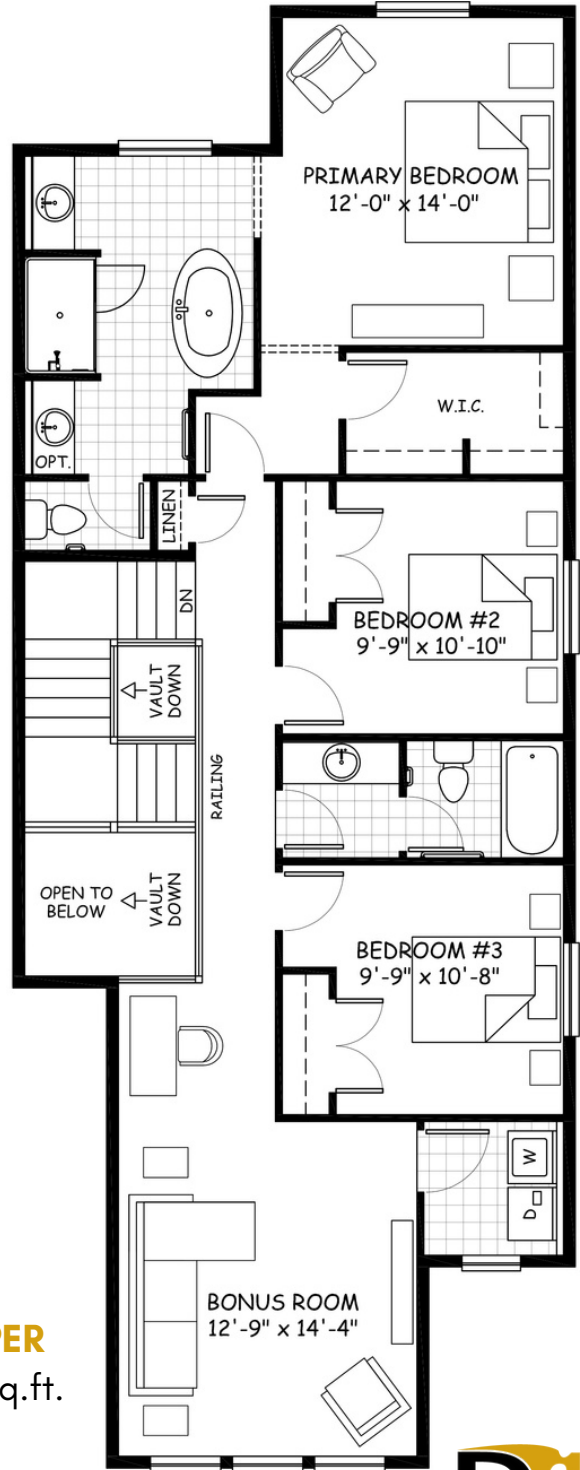

the Sierra Vista

2076
sq.ft.

3 bedrooms

2.5 bathrooms

24' wide

NOTES:

Artists's representation, may not be exactly as shown - all dimensions are approximate. All plans/designs are the exclusive property of Douglas Homes Ltd. Prices are subject to change without notice.

the Sierra Vista

2076 sq.ft.

24' wide
64' long

MAIN
908 sq.ft.

UPPER
1168 sq.ft.

February 2023. Artists's representation, may not be exactly as shown and all dimensions are approximate. All plans/designs are the exclusive property of Douglas Homes Ltd. Prices are subject to change without notice.