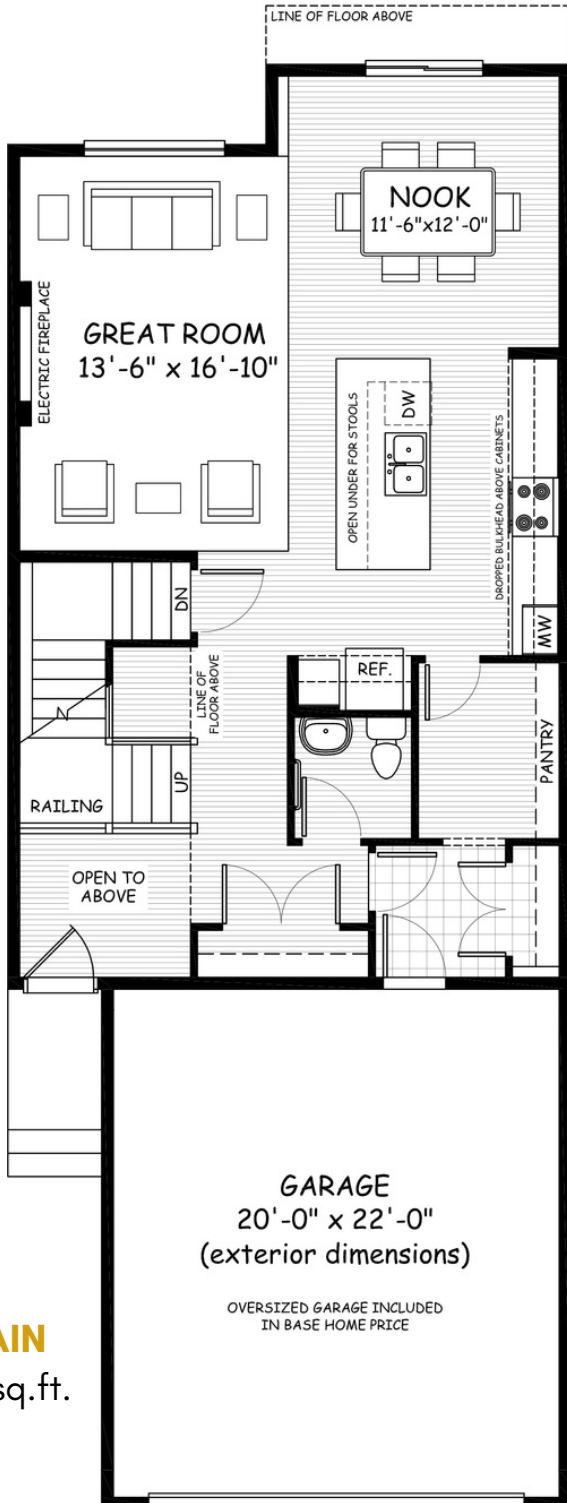

the Sierra Vista

2076
sq.ft.

3 bedrooms

2.5 bathrooms

24' wide

NOTES:

Artists's representation, may not be exactly as shown - all dimensions are approximate. All plans/designs are the exclusive property of Douglas Homes Ltd. Prices are subject to change without notice.

the Sierra Vista

2076 sq.ft.

24' wide
64' long

MAIN
908 sq.ft.

UPPER
1168 sq.ft.

February 2023. Artists's representation, may not be exactly as shown and all dimensions are approximate. All plans/designs are the exclusive property of Douglas Homes Ltd. Prices are subject to change without notice.