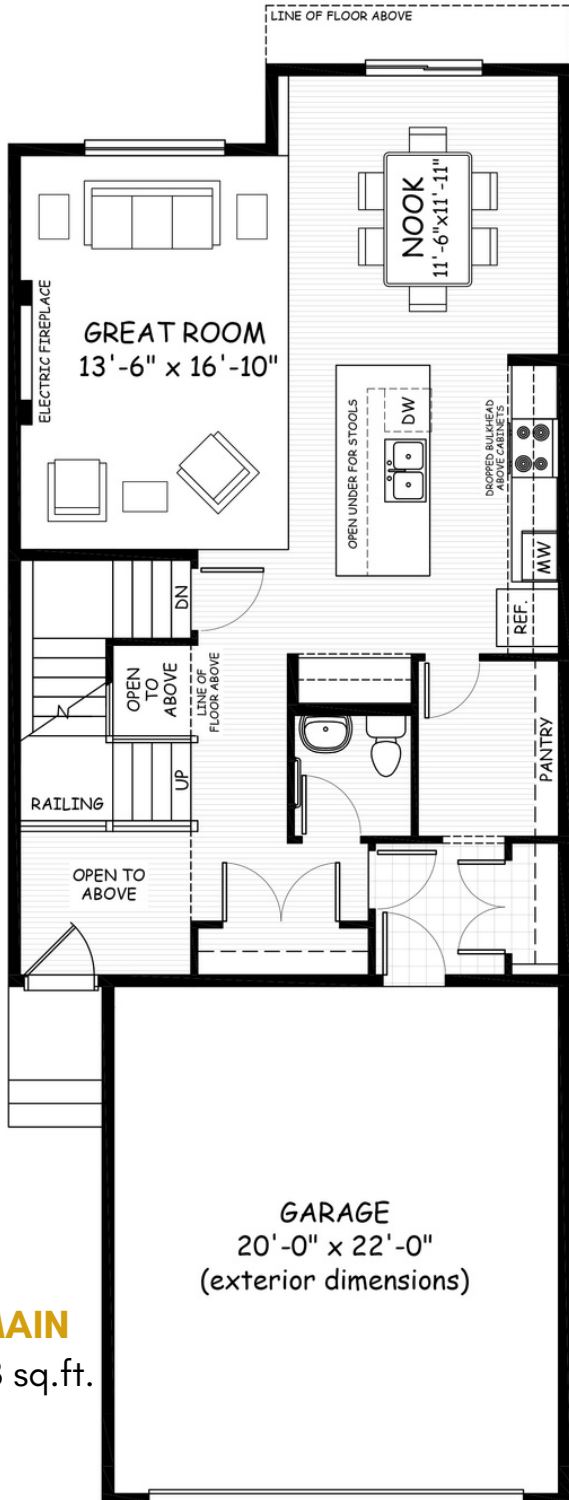

the Sierra Vista

2076
sq.ft.

3 bedrooms

2.5 bathrooms

24' wide

NOTES:

Artists's representation, may not be exactly as shown - all dimensions are approximate. All plans/designs are the exclusive property of Douglas Homes Ltd. Prices are subject to change without notice.

the Sierra Vista

2076 sq.ft.

24' wide
64' long

MAIN
908 sq.ft.

UPPER
1168 sq.ft.

February 2023. Artists's representation, may not be exactly as shown and all dimensions are approximate. All plans/designs are the exclusive property of Douglas Homes Ltd. Prices are subject to change without notice.