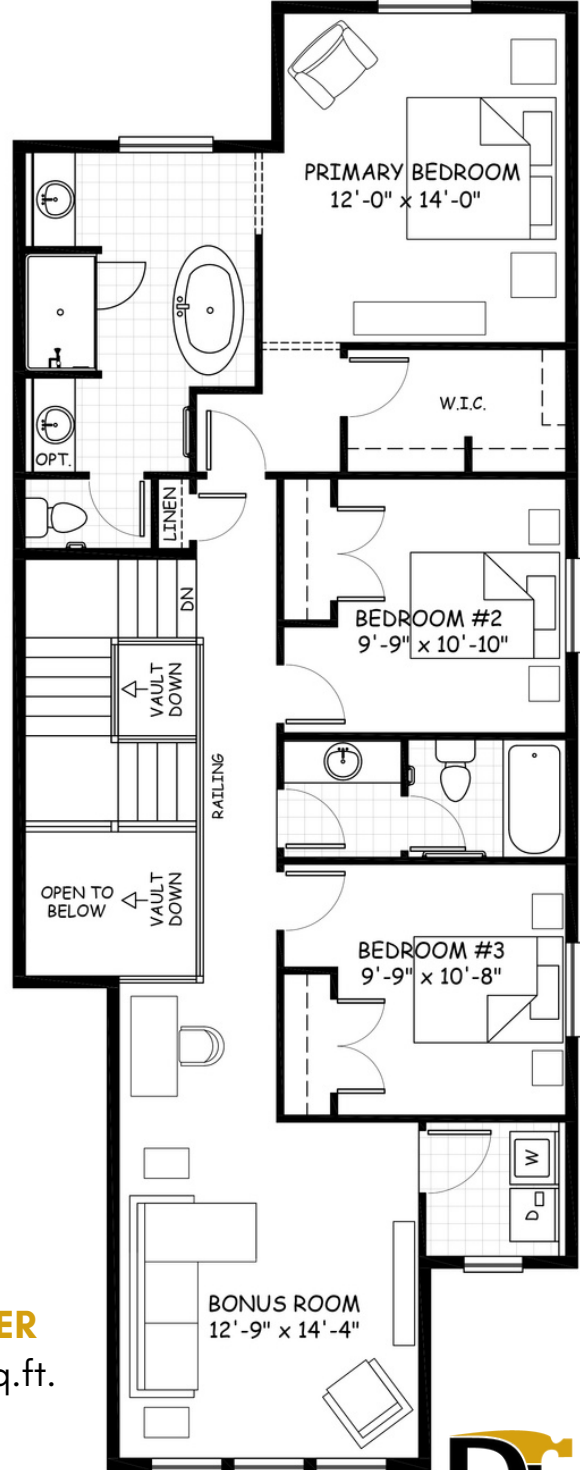

the Sierra Vista

2076
sq.ft.

3 bedrooms

2.5 bathrooms

24' wide

NOTES:

Artists's representation, may not be exactly as shown - all dimensions are approximate. All plans/designs are the exclusive property of Douglas Homes Ltd. Prices are subject to change without notice.

the Sierra Vista

2076 sq.ft.

24' wide
64' long

MAIN
908 sq.ft.

UPPER
1168 sq.ft.

February 2023. Artists's representation, may not be exactly as shown and all dimensions are approximate. All plans/designs are the exclusive property of Douglas Homes Ltd. Prices are subject to change without notice.