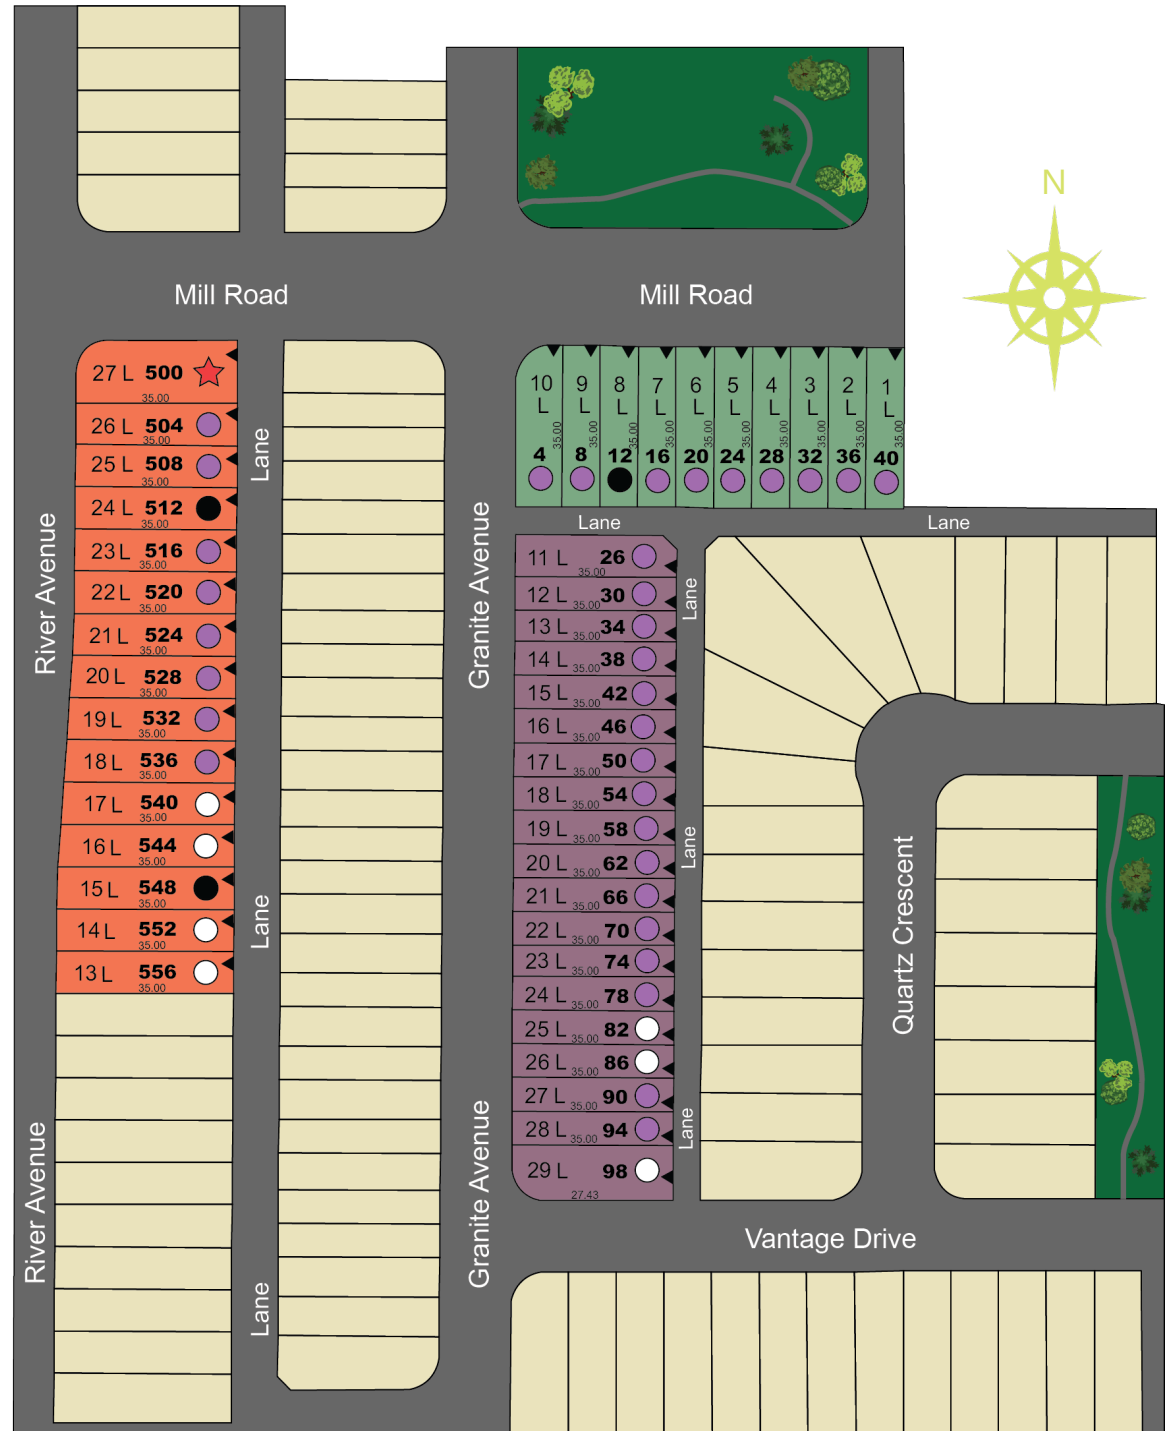

GREYSTONE

PHASE 2 LOT MAP

LEGEND

- Semi-Detached Front Garage
- Semi-Detached Laned
- Single Family Laned
- Available
- Sold
- Quick Possession
- Showhome

LOT GRADE LEGEND

- L = Level
- BF = Back-to-front
- FB = Front-to-back

LOT DETAILS