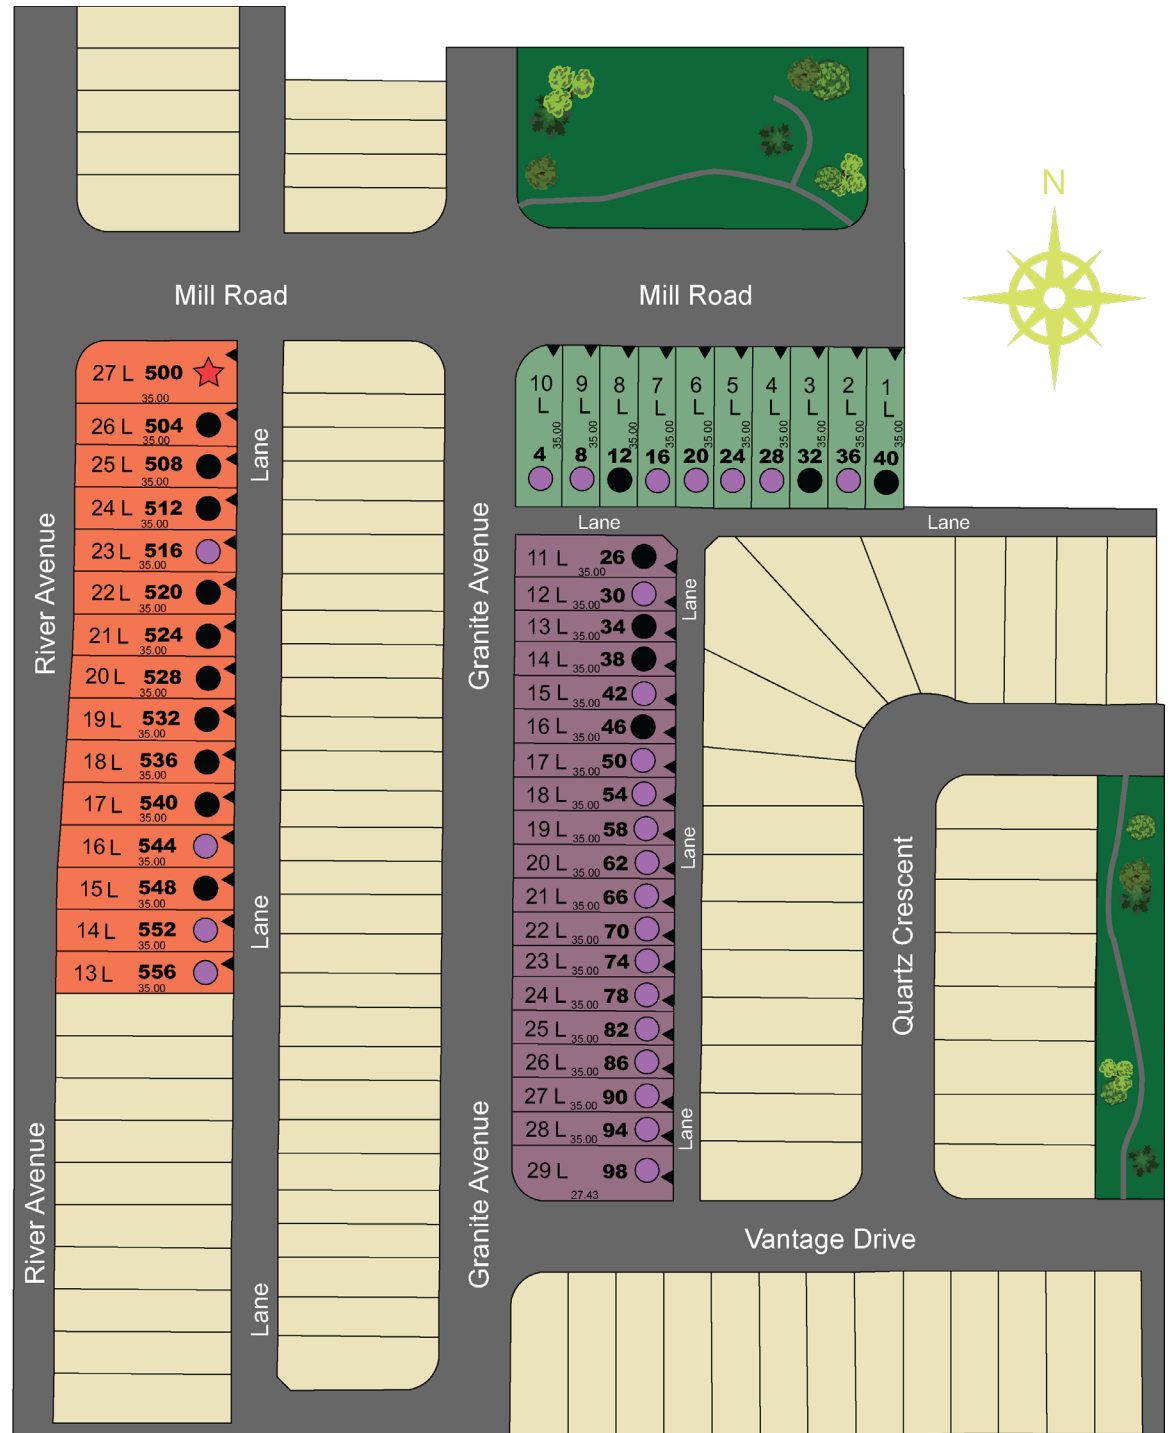

GREYSTONE

PHASE 2 LOT MAP

LEGEND

- Semi-Detached Front Garage
- Semi-Detached Laned
- Single Family Laned
- Available
- Sold
- Quick Possession
- Showhome

LOT GRADE LEGEND

- L = Level
- BF = Back-to-front
- FB = Front-to-back

LOT DETAILS