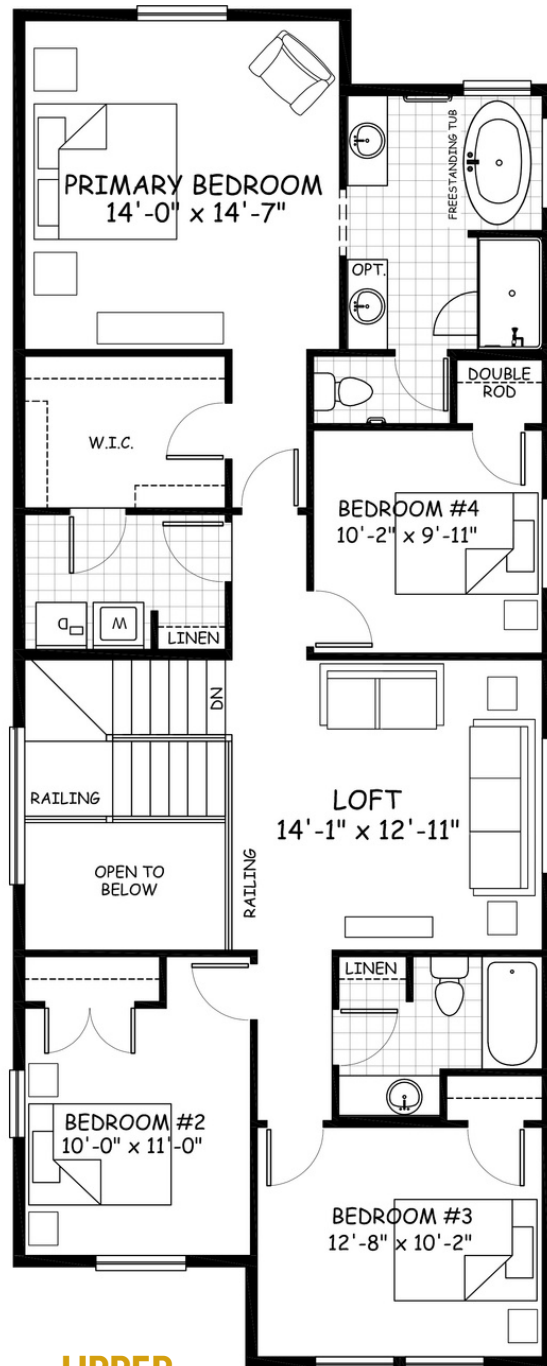

the Glendale

2224
sq.ft.

4 bedrooms

2.5 bathrooms

24' wide

NOTES:

Artists's representation, may not be exactly as shown - all dimensions are approximate. All plans/designs are the exclusive property of Douglas Homes Ltd. Prices are subject to change without notice.

the Glendale

2224 sq.ft.

24' wide
62'-3" long

MAIN
966 sq.ft.

UPPER
1258 sq.ft.

September 2023. Artists's representation, may not be exactly as shown and all dimensions are approximate. All plans/designs are the exclusive property of Douglas Homes Ltd. Prices are subject to change without notice.