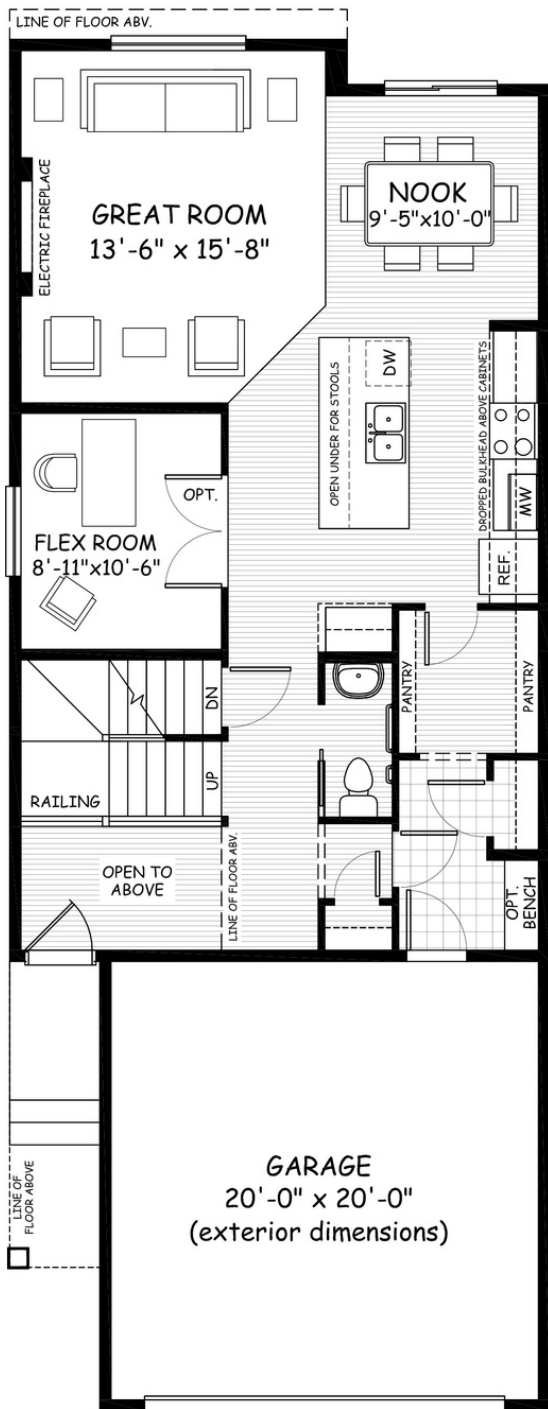

the Glendale

2224
sq.ft.

4 bedrooms

2.5 bathrooms

24' wide

NOTES:

Artists's representation, may not be exactly as shown - all dimensions are approximate. All plans/designs are the exclusive property of Douglas Homes Ltd. Prices are subject to change without notice.

the Glendale

2224 sq.ft.

24' wide
62'-3" long

MAIN
966 sq.ft.

UPPER
1258 sq.ft.

September 2023. Artists's representation, may not be exactly as shown and all dimensions are approximate. All plans/designs are the exclusive property of Douglas Homes Ltd. Prices are subject to change without notice.