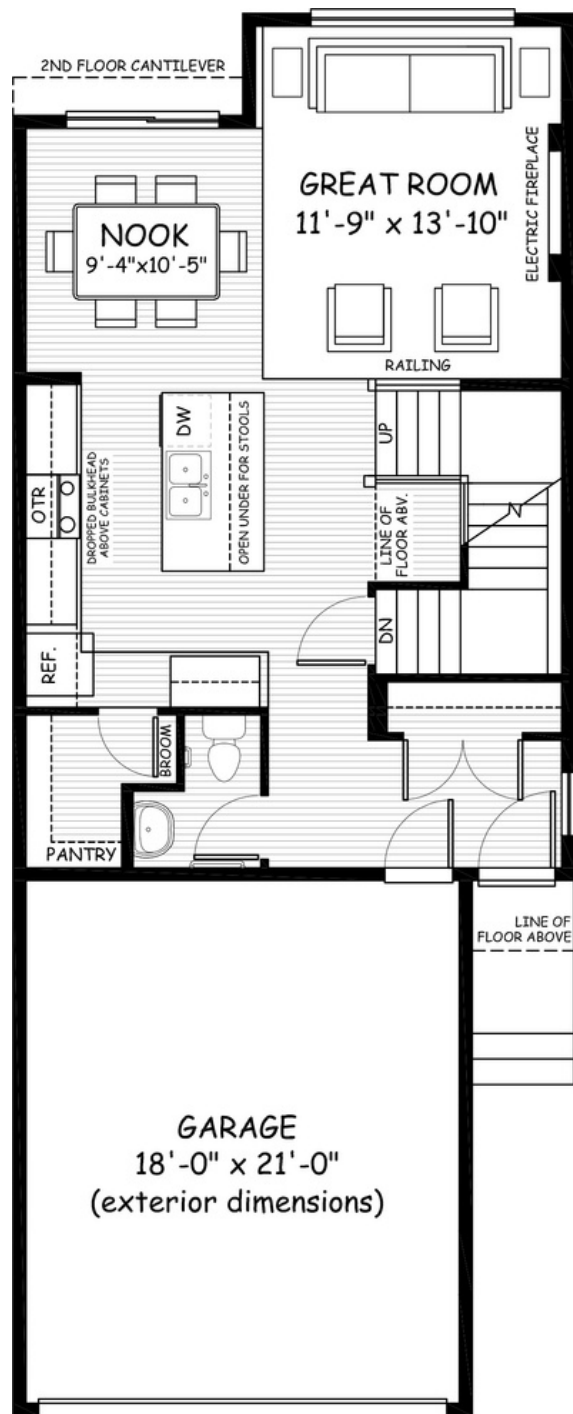

the Fairmont

**1600
sq.ft.**

3 bedrooms

2.5 bathrooms

22' wide

NOTES:

Artists's representation, may not be exactly as shown - all dimensions are approximate. All plans/designs are the exclusive property of Douglas Homes Ltd. Prices are subject to change without notice.

the Fairmont

1600 sq.ft.

22' wide
65' long

MAIN
712 sq.ft.

UPPER
888 sq.ft.

November 2023. Artists's representation, may not be exactly as shown and all dimensions are approximate. All plans/designs are the exclusive property of Douglas Homes Ltd. Prices are subject to change without notice.