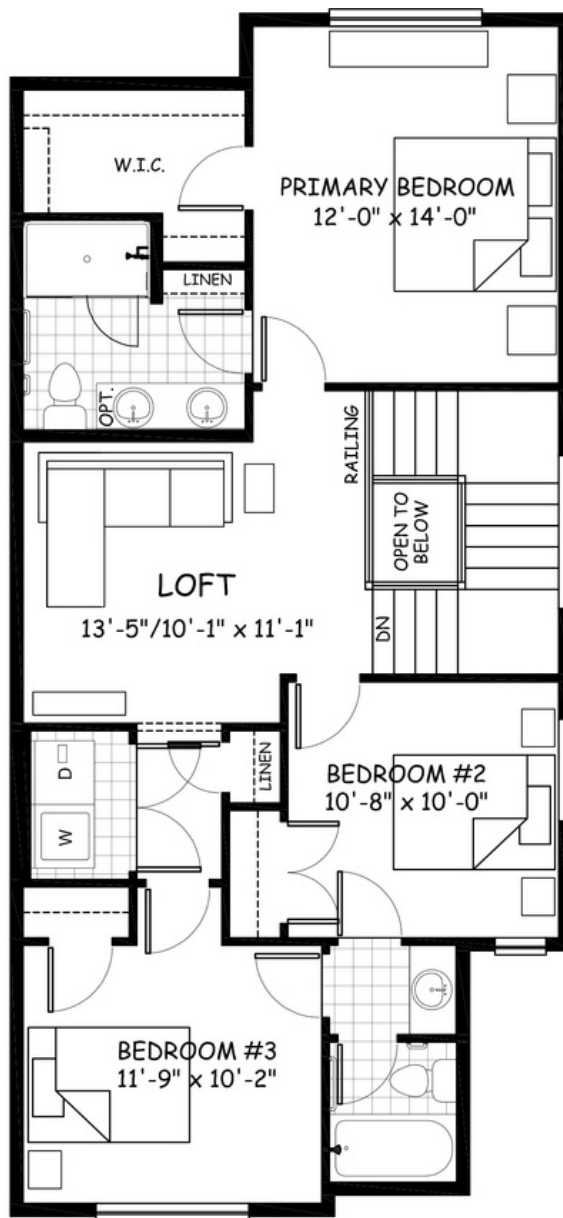

the Fairmont

**1600
sq.ft.**

3 bedrooms

2.5 bathrooms

22' wide

NOTES:

Artists's representation, may not be exactly as shown - all dimensions are approximate. All plans/designs are the exclusive property of Douglas Homes Ltd. Prices are subject to change without notice.

the Fairmont

1600 sq.ft.

22' wide
65' long

MAIN
712 sq.ft.

UPPER
888 sq.ft.

November 2023. Artists's representation, may not be exactly as shown and all dimensions are approximate. All plans/designs are the exclusive property of Douglas Homes Ltd. Prices are subject to change without notice.