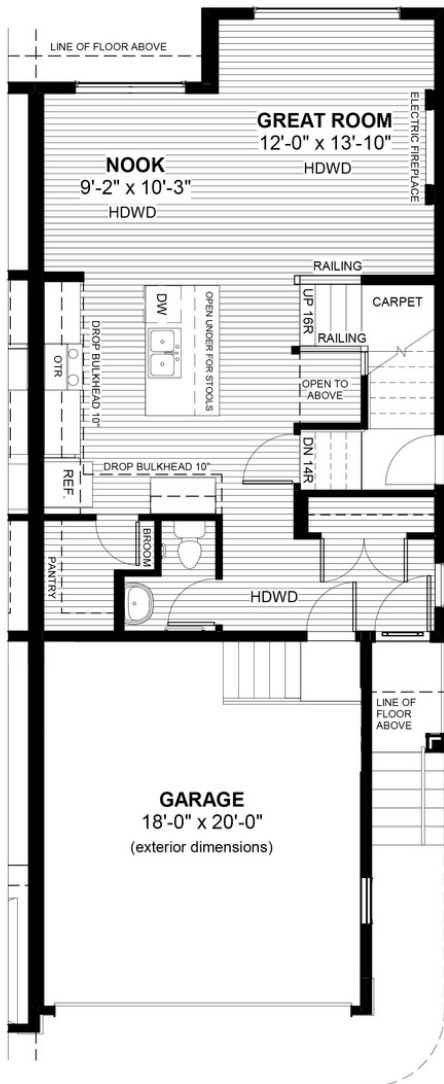

NOTES

*Price includes lot&gst. Price, features & plan are subject to change at any time. All plans/designs are the exclusive property of Douglas Homes Ltd.