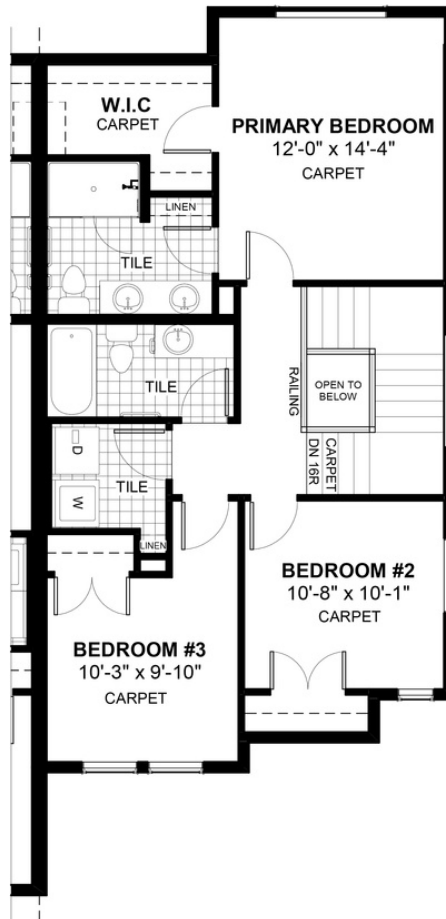

NOTES

*Price includes lot&gst. Price, features & plan are subject to change at any time. All plans/designs are the exclusive property of Douglas Homes Ltd.