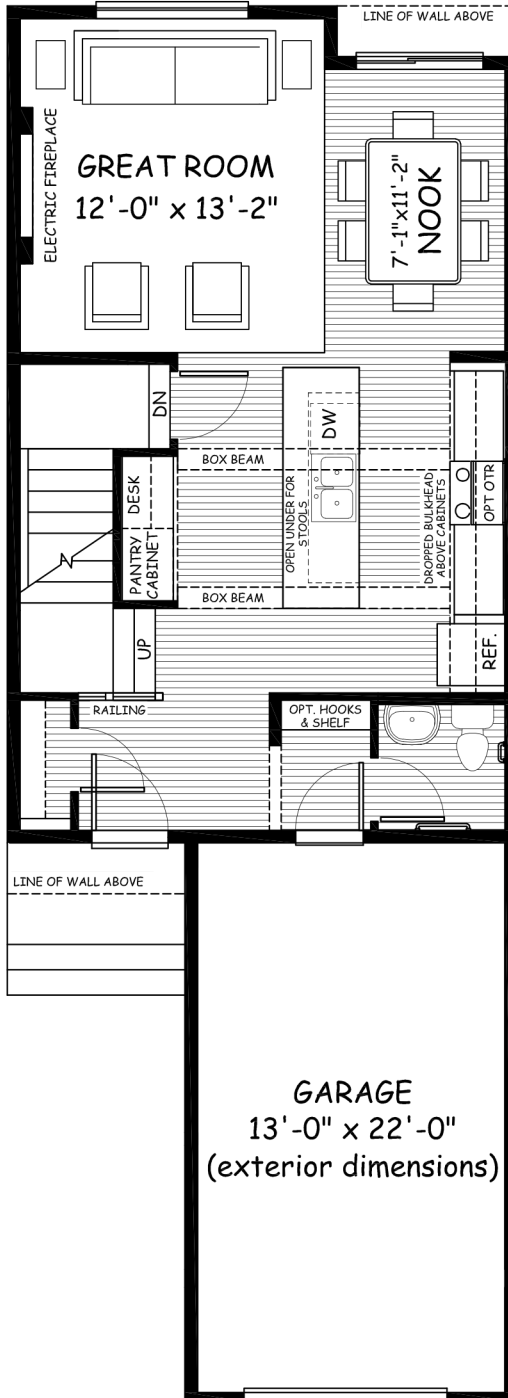

the Vero Beach 2

**1515
sq.ft.**

3 bedrooms

2.5 bathrooms

20' wide

NOTES:

Artists's representation, may not be exactly as shown - all dimensions are approximate. All plans/designs are the exclusive property of Douglas Homes Ltd. Prices are subject to change without notice.

the Vero Beach 2

1515 sq.ft.

20' wide
55' long

MAIN
646 sq.ft.

UPPER
869 sq.ft.

January 2022. Artists's representation, may not be exactly as shown and all dimensions are approximate. All plans/designs are the exclusive property of Douglas Homes Ltd. Prices are subject to change without notice.