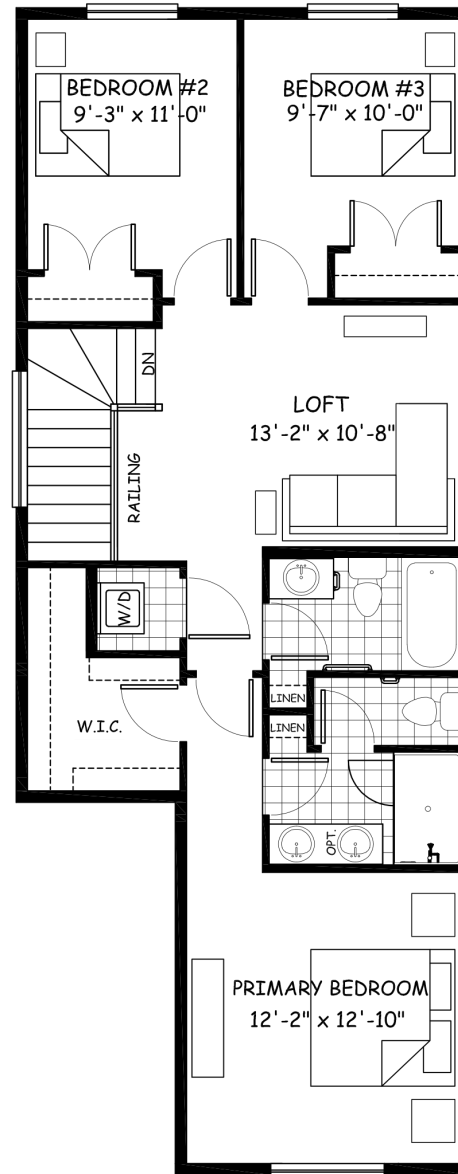

the Vero Beach 2

**1515
sq.ft.**

3 bedrooms

2.5 bathrooms

20' wide

NOTES:

Artists's representation, may not be exactly as shown - all dimensions are approximate. All plans/designs are the exclusive property of Douglas Homes Ltd. Prices are subject to change without notice.

the Vero Beach 2

1515 sq.ft.

20' wide
55' long

MAIN
646 sq.ft.

UPPER
869 sq.ft.

January 2022. Artists's representation, may not be exactly as shown and all dimensions are approximate. All plans/designs are the exclusive property of Douglas Homes Ltd. Prices are subject to change without notice.