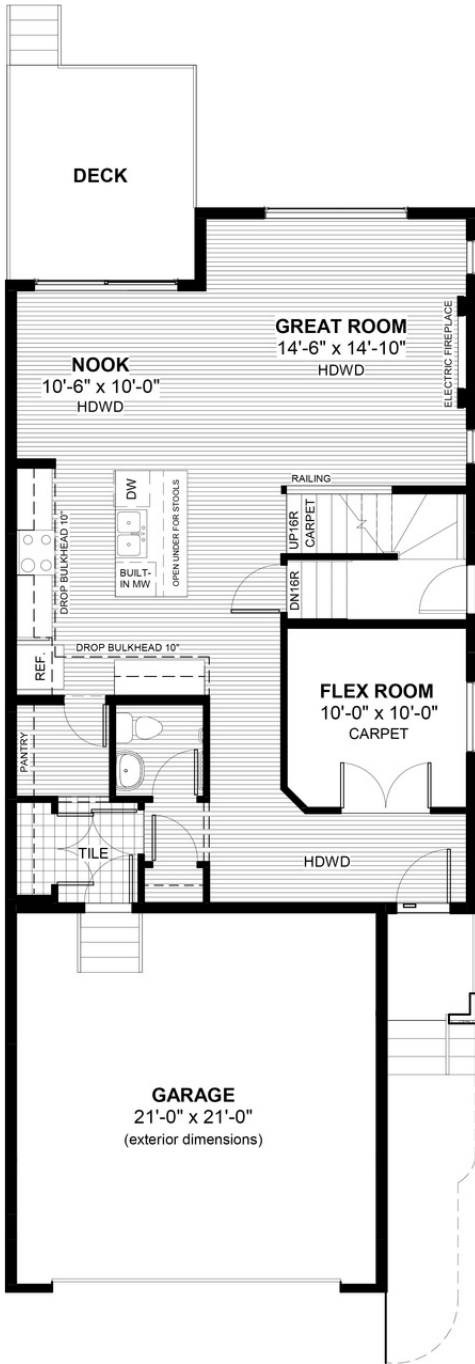

MONTE CARLO 7

47 Precedence Green • Precedence, Cochrane

2191 sq ft

4 bedrooms

2.5 bathrooms

26'

FEATURES

- ★ Corner Lot
- ✓ Four Bedrooms + Bonus
- ✓ Basement Side Entry
- ✓ Treated Wood Deck
- ✓ Main Floor Flex Room
- ✓ 9' Main Floor Ceiling
- ✓ Electric Fireplace
- ✓ Eng. Hardwood Main Floors
- ✓ Wrought Iron Railing
- ✓ Double Vanities to Ensuite