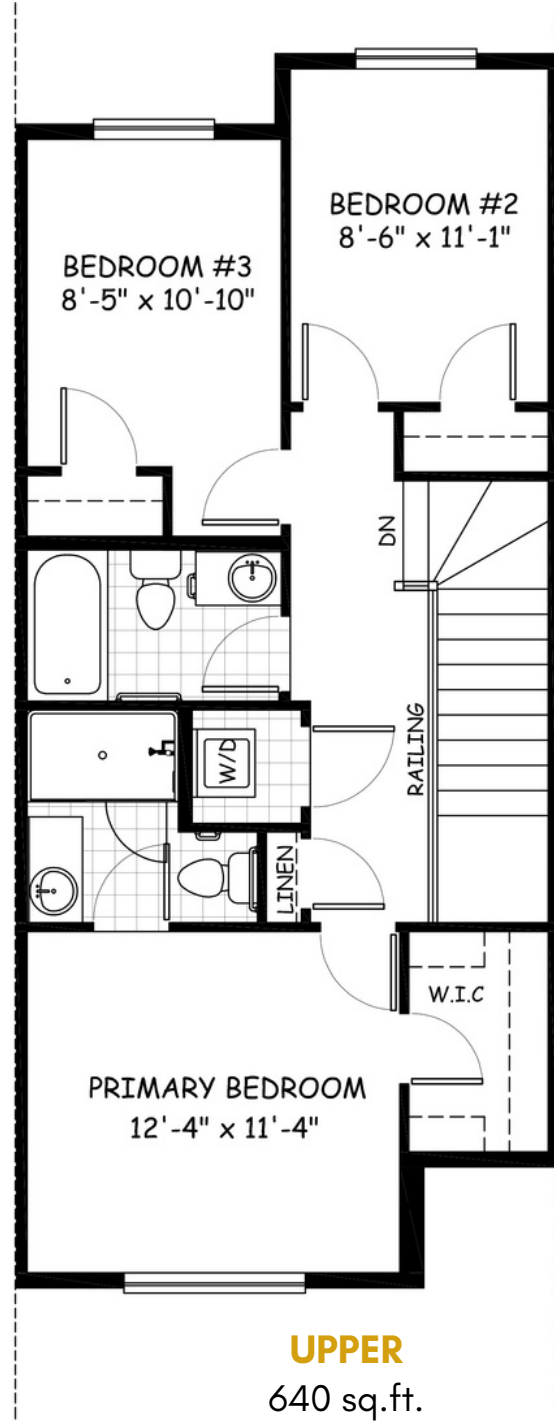

the Dundee

**1295
sq.ft.**

3 bedrooms

2.5 bathrooms

18'-0 wide

NOTES:

Artists's representation, may not be exactly as shown - all dimensions are approximate. All plans/designs are the exclusive property of Douglas Homes Ltd. Prices are subject to change without notice.

the Dundee

1295 sq.ft.

18'-0" wide
40'-10" long

April 2021. Artists's representation, may not be exactly as shown and all dimensions are approximate. All plans/designs are the exclusive property of Douglas Homes Ltd. Prices are subject to change without notice.