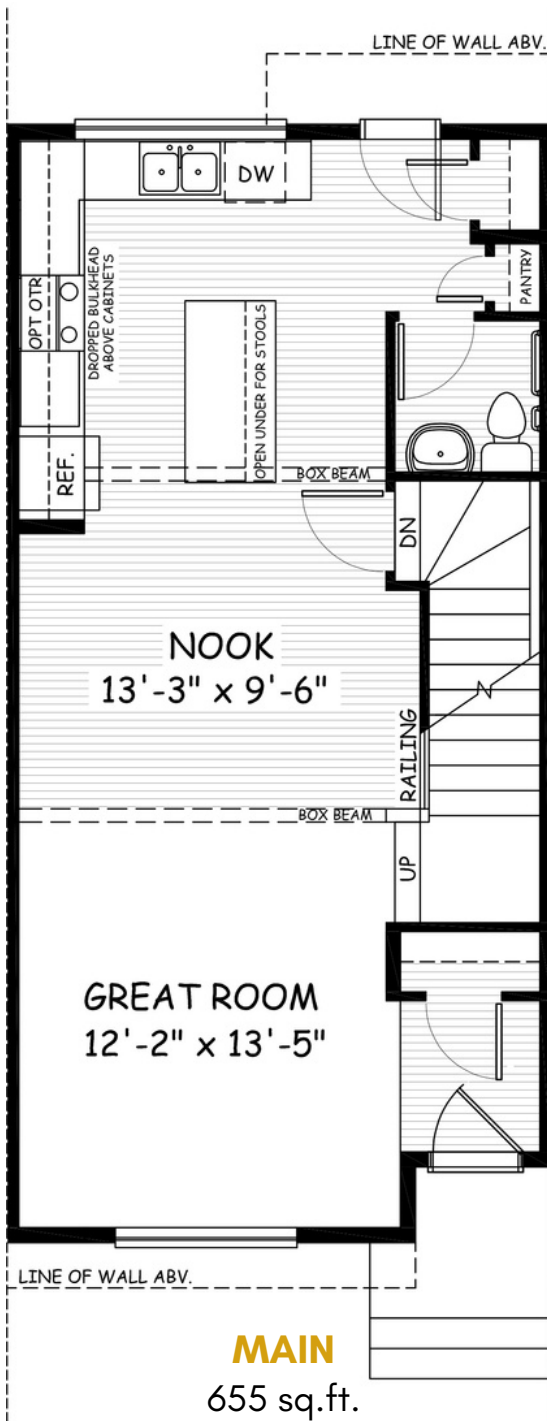

the Dundee

**1295
sq.ft.**

3 bedrooms

2.5 bathrooms

18'-0 wide

NOTES:

Artists's representation, may not be exactly as shown - all dimensions are approximate. All plans/designs are the exclusive property of Douglas Homes Ltd. Prices are subject to change without notice.

the Dundee

1295 sq.ft.

18'-0" wide
40'-10" long

April 2021. Artists's representation, may not be exactly as shown and all dimensions are approximate. All plans/designs are the exclusive property of Douglas Homes Ltd. Prices are subject to change without notice.