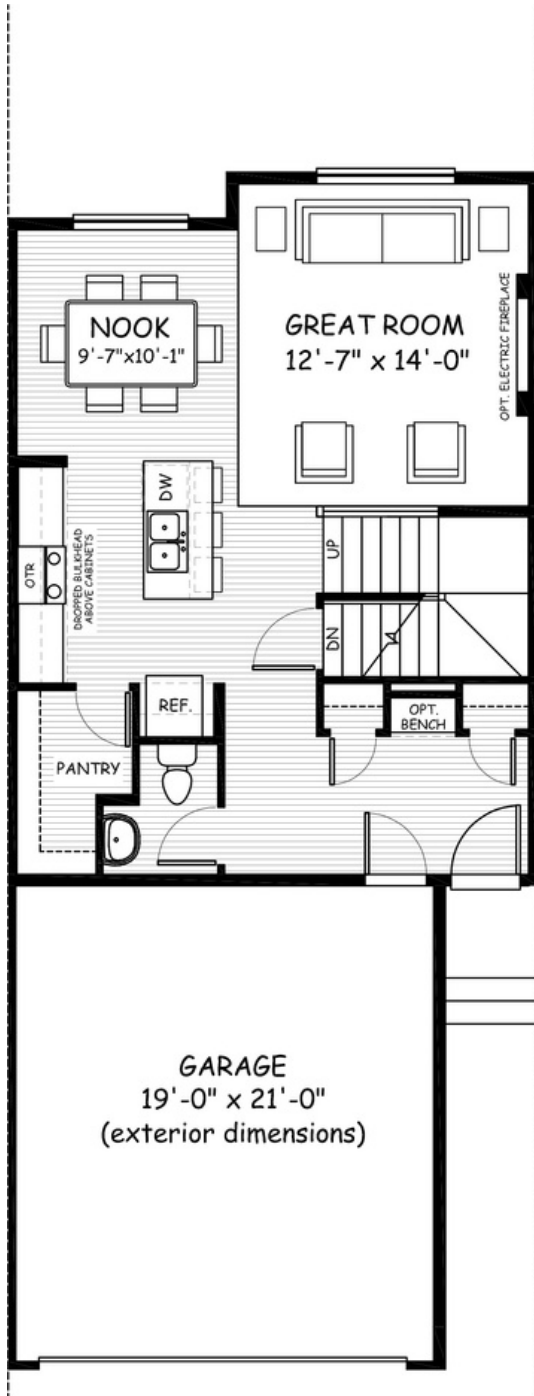

the Galway 2

**1381
sq.ft.**

3 bedrooms

2.5 bathrooms

23' wide

NOTES:

Artists's representation, may not be exactly as shown - all dimensions are approximate. All plans/designs are the exclusive property of Douglas Homes Ltd. Prices are subject to change without notice.

the Galway 2

1381 sq.ft.

23' wide
52' long

MAIN
694 sq.ft.

UPPER
687 sq.ft.

April 2021. Artists's representation, may not be exactly as shown and all dimensions are approximate. All plans/designs are the exclusive property of Douglas Homes Ltd. Prices are subject to change without notice.