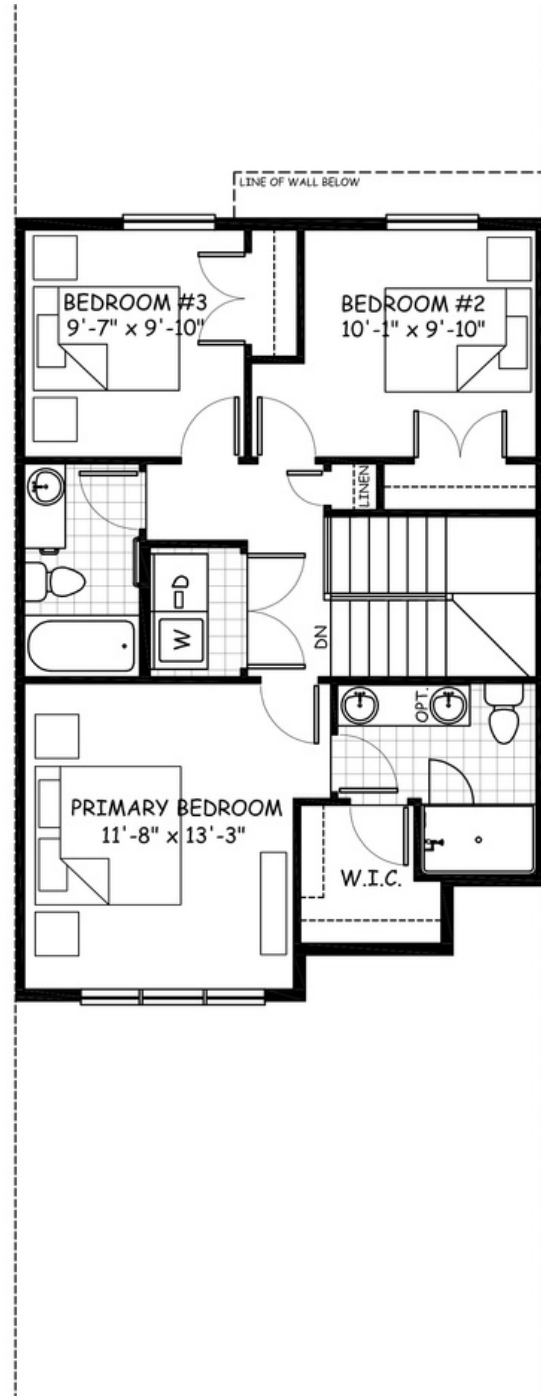

the Galway 2

**1381
sq.ft.**

3 bedrooms

2.5 bathrooms

23' wide

NOTES:

Artists's representation, may not be exactly as shown - all dimensions are approximate. All plans/designs are the exclusive property of Douglas Homes Ltd. Prices are subject to change without notice.

the Galway 2

1381 sq.ft.

23' wide
52' long

MAIN
694 sq.ft.

UPPER
687 sq.ft.

April 2021. Artists's representation, may not be exactly as shown and all dimensions are approximate. All plans/designs are the exclusive property of Douglas Homes Ltd. Prices are subject to change without notice.