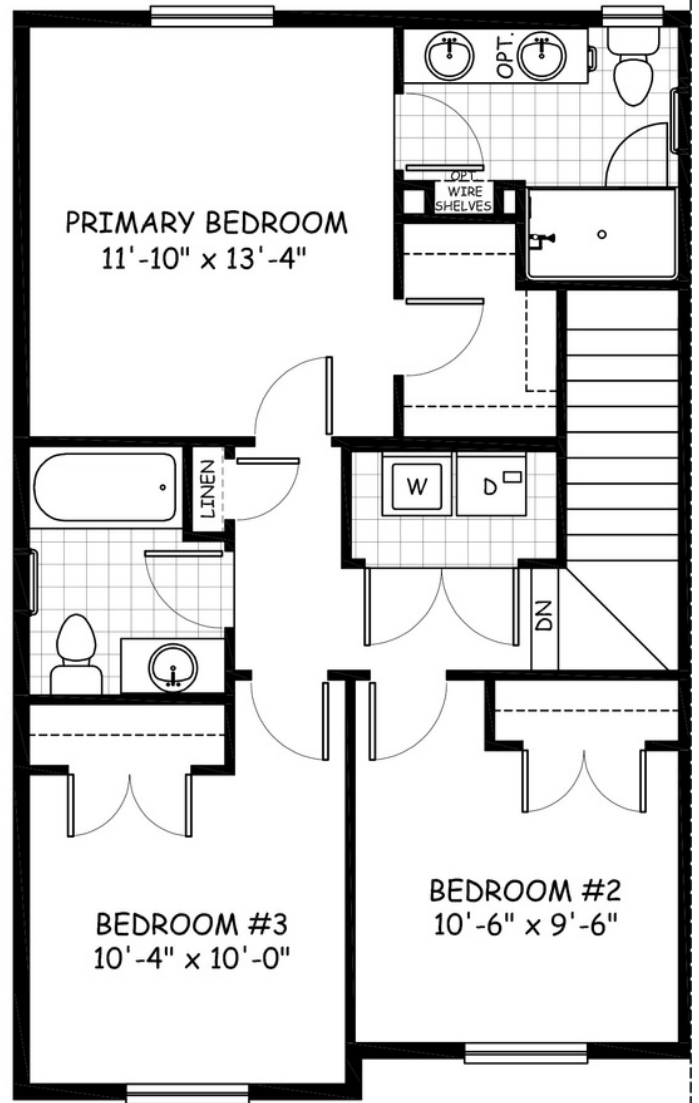

the Albany

**1462
sq.ft.**

3 bedrooms

2.5 bathrooms

22' wide

NOTES:

Artists's representation, may not be exactly as shown - all dimensions are approximate. All plans/designs are the exclusive property of Douglas Homes Ltd. Prices are subject to change without notice.

the Albany

1462 sq.ft.

22' wide
34'-4" long

MAIN
684 sq.ft.

UPPER
714 sq.ft.

March 2023. Artists's representation, may not be exactly as shown and all dimensions are approximate. All plans/designs are the exclusive property of Douglas Homes Ltd. Prices are subject to change without notice.