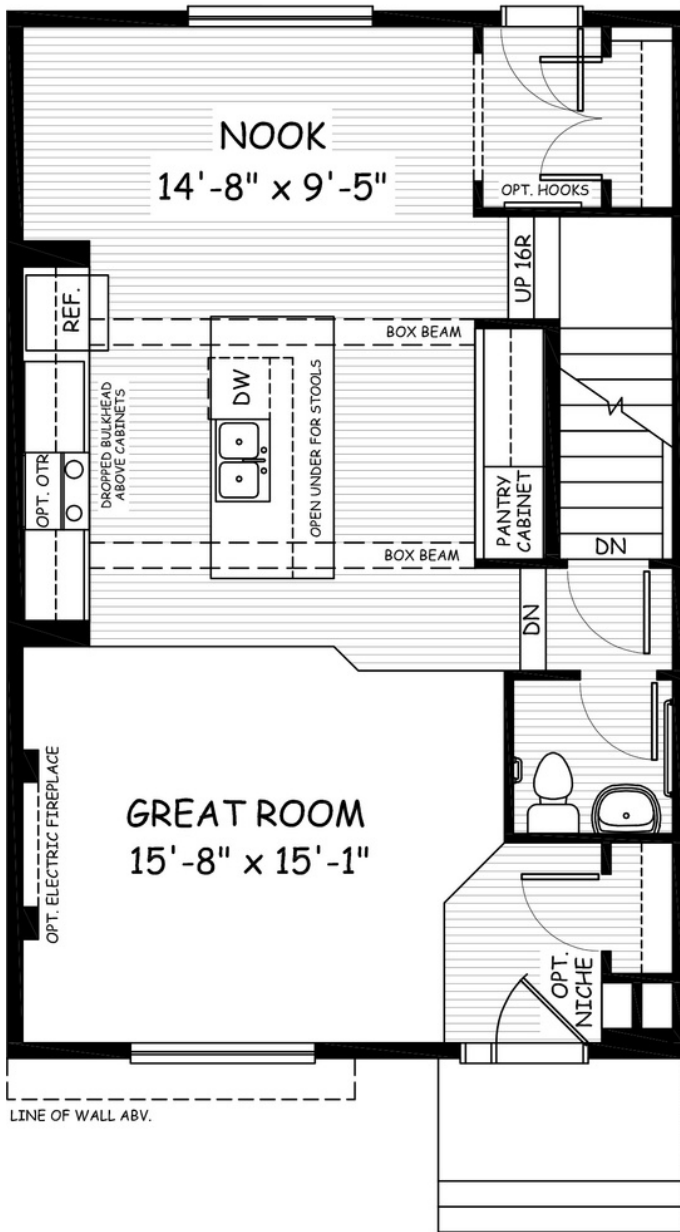

the Albany

**1462
sq.ft.**

3 bedrooms

2.5 bathrooms

22' wide

NOTES:

Artists's representation, may not be exactly as shown - all dimensions are approximate. All plans/designs are the exclusive property of Douglas Homes Ltd. Prices are subject to change without notice.

the Albany

1462 sq.ft.

22' wide
34'-4" long

MAIN
684 sq.ft.

UPPER
714 sq.ft.

March 2023. Artists's representation, may not be exactly as shown and all dimensions are approximate. All plans/designs are the exclusive property of Douglas Homes Ltd. Prices are subject to change without notice.