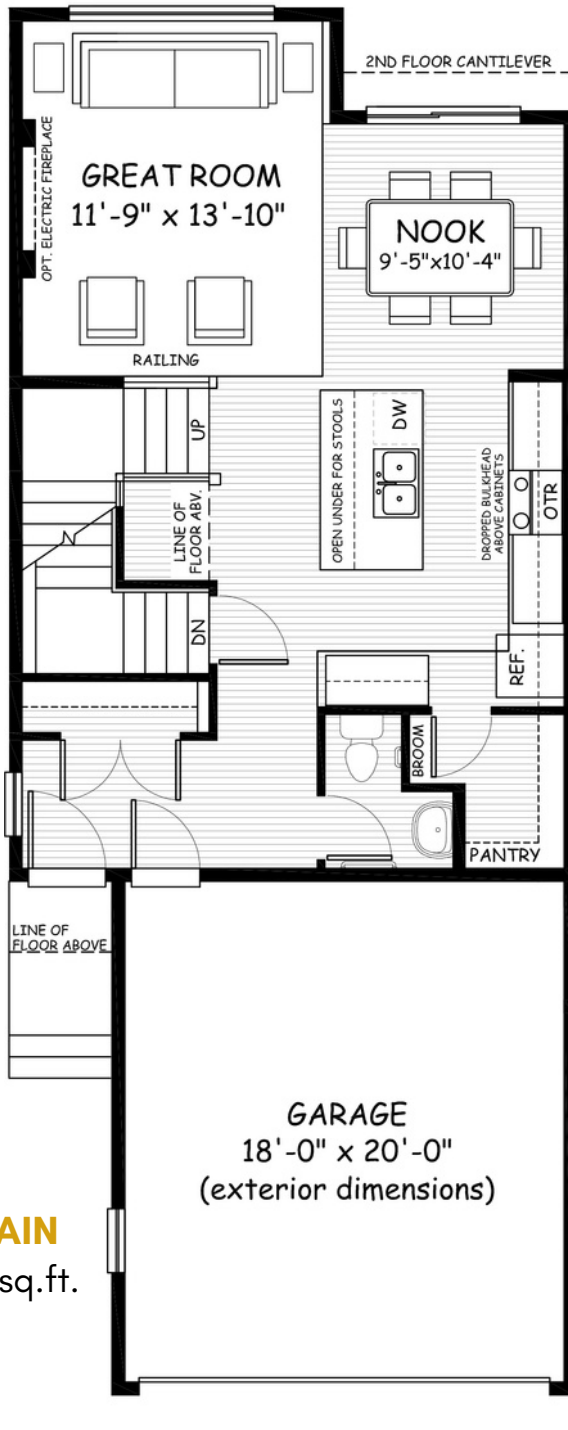

the **Peyto**

1476
sq.ft.

3 bedrooms

2.5 bathrooms

22' wide

NOTES:

Artists's representation, may not be exactly as shown - all dimensions are approximate. All plans/designs are the exclusive property of Douglas Homes Ltd. Prices are subject to change without notice.

the Peyto

1476 sq.ft.

22' wide
54' long

MAIN
712 sq.ft.

UPPER
764 sq.ft.

Feb. 2023. Artists's representation, may not be exactly as shown and all dimensions are approximate. All plans/designs are the exclusive property of Douglas Homes Ltd. Prices are subject to change without notice.