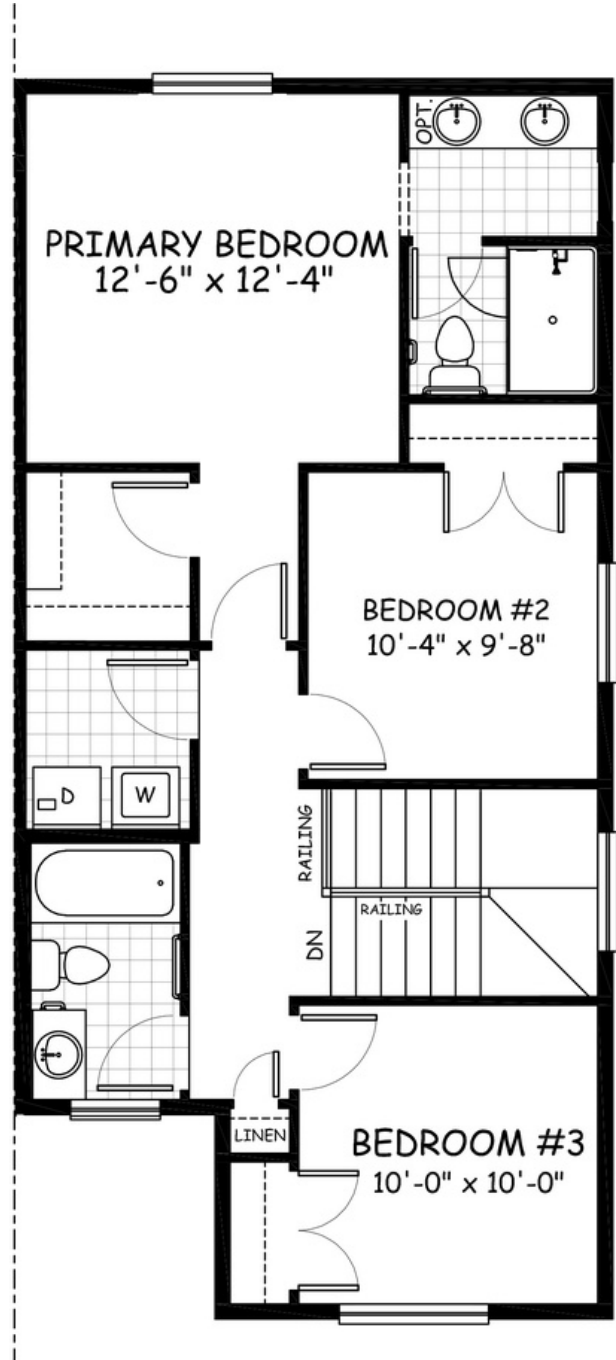

the **Canberra**

1490
sq.ft.

3 bedrooms

2.5 bathrooms

20' wide

NOTES:

Artists's representation, may not be exactly as shown - all dimensions are approximate. All plans/designs are the exclusive property of Douglas Homes Ltd. Prices are subject to change without notice.

the Canberra

1490 sq.ft.

20' wide
41'-6" long

MAIN

768 sq.ft.

UPPER

722 sq.ft.

March 2023. Artists's representation, may not be exactly as shown and all dimensions are approximate.
All plans/designs are the exclusive property of Douglas Homes Ltd. Prices are subject to change without notice.