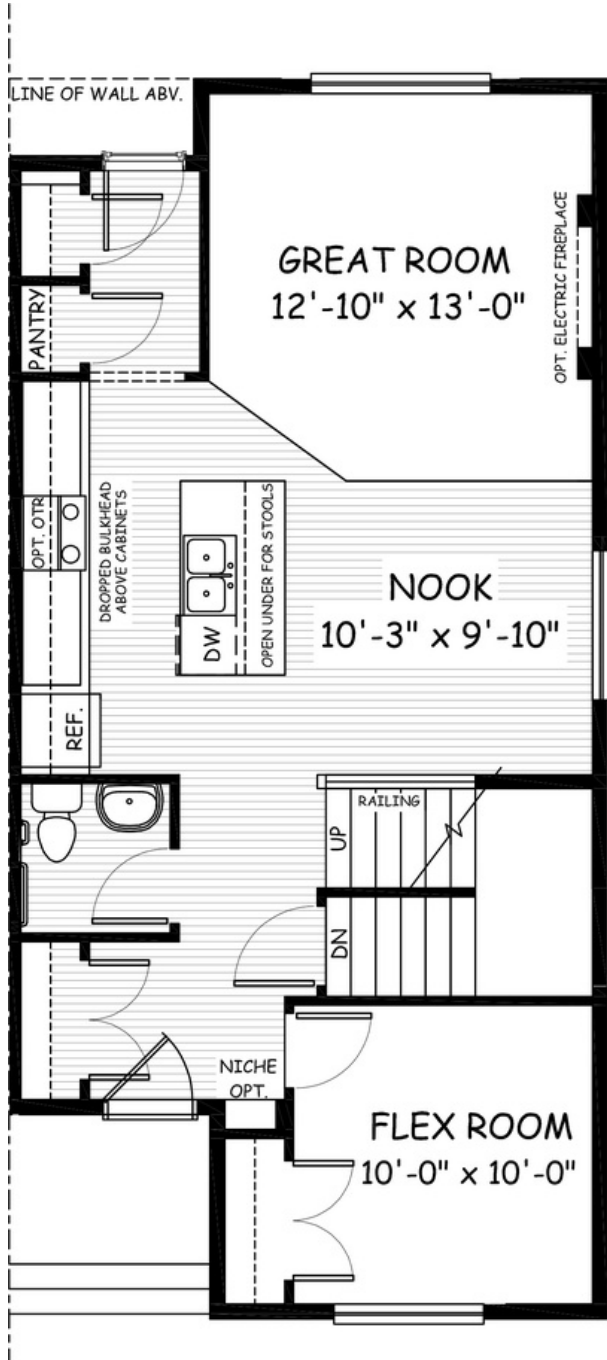

the **Canberra**

1490
sq.ft.

3 bedrooms

2.5 bathrooms

20' wide

NOTES:

Artists's representation, may not be exactly as shown - all dimensions are approximate. All plans/designs are the exclusive property of Douglas Homes Ltd. Prices are subject to change without notice.

the Canberra

1490 sq.ft.

20' wide
41'-6" long

MAIN

768 sq.ft.

UPPER

722 sq.ft.

March 2023. Artists's representation, may not be exactly as shown and all dimensions are approximate.
All plans/designs are the exclusive property of Douglas Homes Ltd. Prices are subject to change without notice.