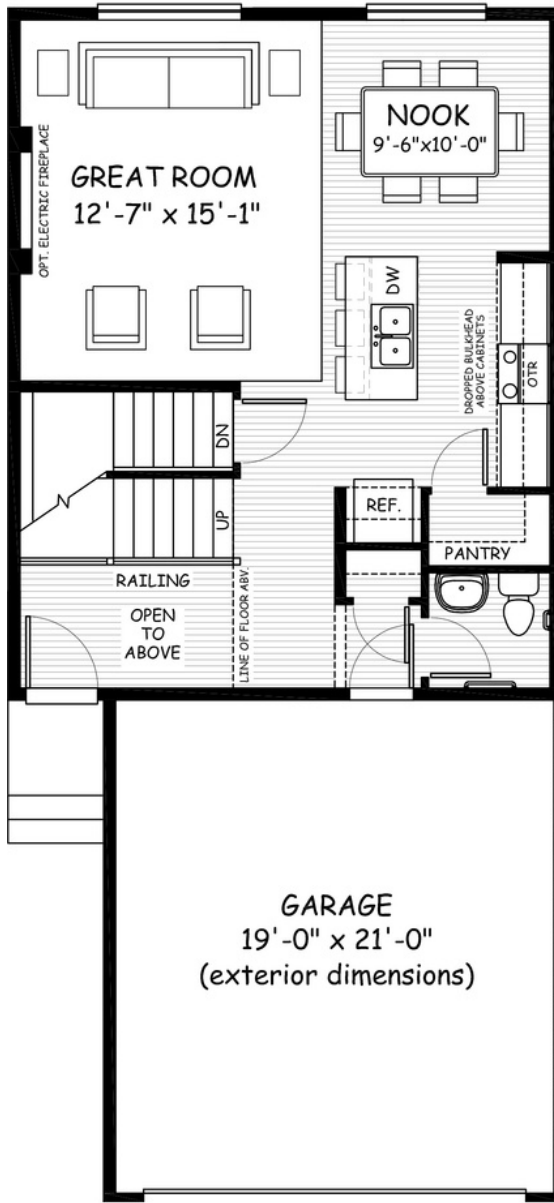

the Kenmare 2

1493
sq.ft.

3 bedrooms

2.5 bathrooms

23' wide

NOTES:

Artist's representation, may not be exactly as shown - all dimensions are approximate. All plans/designs are the exclusive property of Douglas Homes Ltd. Prices are subject to change without notice.

the Kenmare 2

1493 sq.ft.

24' wide
49'-8" long

MAIN
668 sq.ft.

UPPER
825 sq.ft.

April 2021. Artists's representation, may not be exactly as shown and all dimensions are approximate. All plans/designs are the exclusive property of Douglas Homes Ltd. Prices are subject to change without notice.