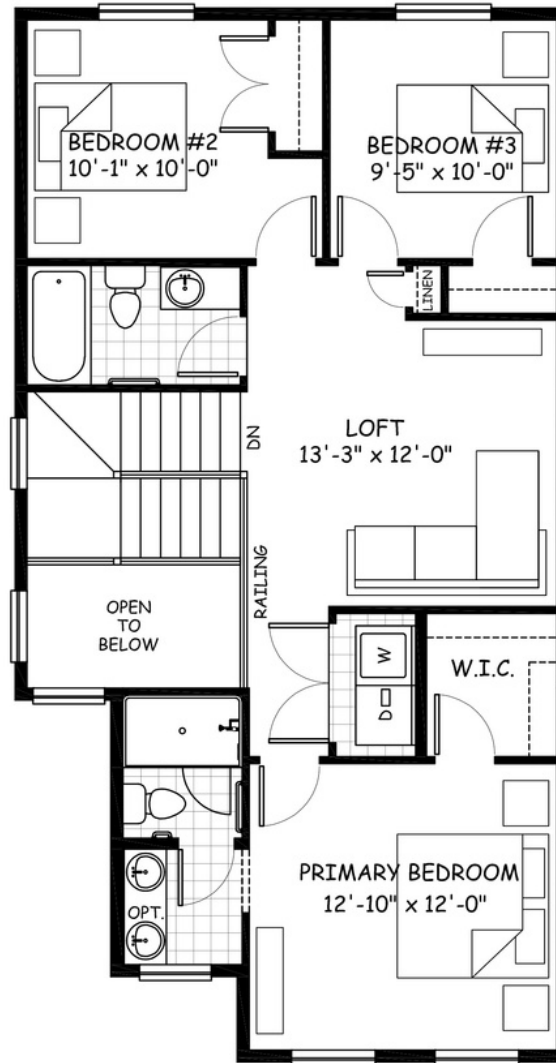

the Kenmare 2

1493
sq.ft.

3 bedrooms

2.5 bathrooms

23' wide

NOTES:

Artist's representation, may not be exactly as shown - all dimensions are approximate. All plans/designs are the exclusive property of Douglas Homes Ltd. Prices are subject to change without notice.

the Kenmare 2

1493 sq.ft.

24' wide
49'-8" long

MAIN
668 sq.ft.

UPPER
825 sq.ft.

April 2021. Artists's representation, may not be exactly as shown and all dimensions are approximate. All plans/designs are the exclusive property of Douglas Homes Ltd. Prices are subject to change without notice.