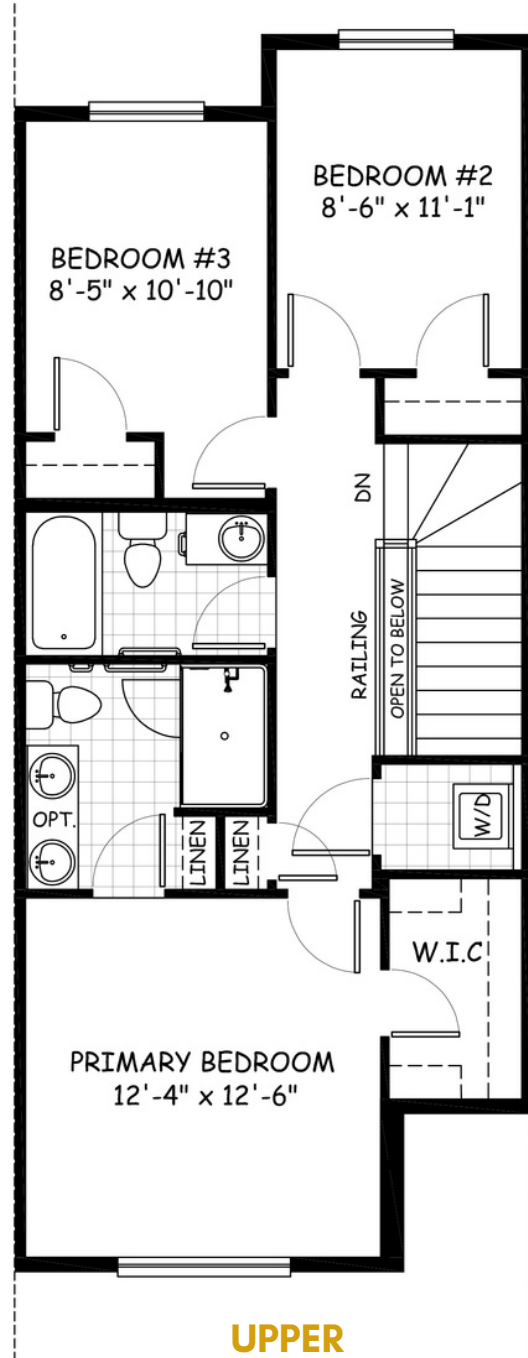

the Inverness

**1360
sq.ft.**

3 bedrooms

2.5 bathrooms

118' wide

NOTES:

Artists's representation, may not be exactly as shown - all dimensions are approximate. All plans/designs are the exclusive property of Douglas Homes Ltd. Prices are subject to change without notice.

the Inverness

1360 sq.ft.

18' wide
43' long

MAIN
684 sq.ft.

UPPER
676 sq.ft.

April 2021. Artists's representation, may not be exactly as shown and all dimensions are approximate. All plans/designs are the exclusive property of Douglas Homes Ltd. Prices are subject to change without notice.