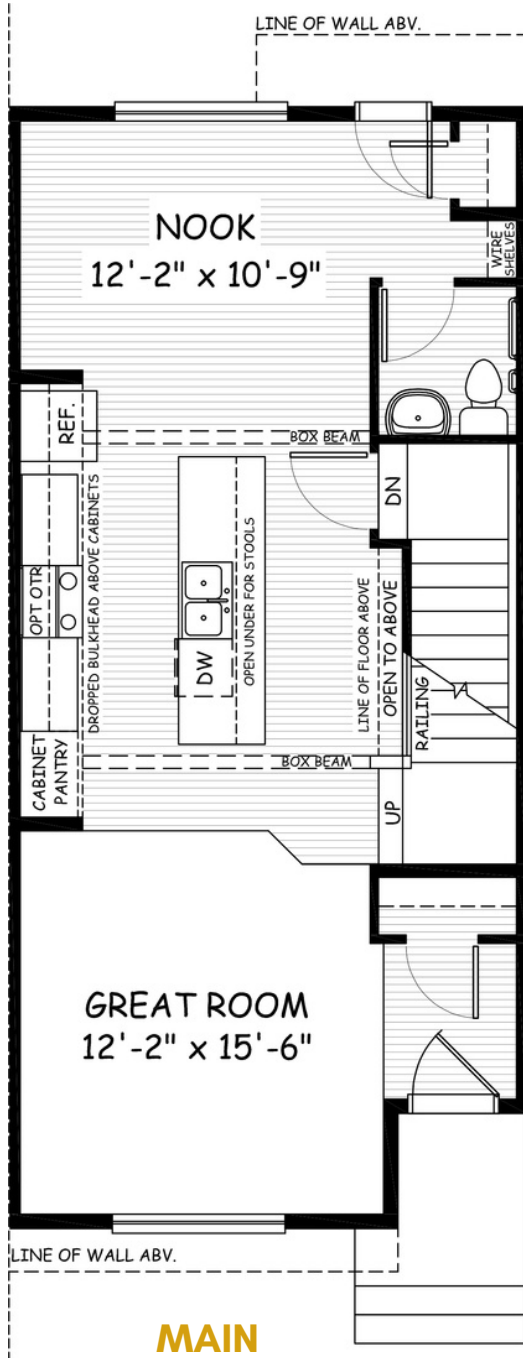

the Inverness

**1360
sq.ft.**

3 bedrooms

2.5 bathrooms

118' wide

NOTES:

Artists's representation, may not be exactly as shown - all dimensions are approximate. All plans/designs are the exclusive property of Douglas Homes Ltd. Prices are subject to change without notice.

the Inverness

1360 sq.ft.

18' wide
43' long

MAIN
684 sq.ft.

UPPER
676 sq.ft.

April 2021. Artists's representation, may not be exactly as shown and all dimensions are approximate. All plans/designs are the exclusive property of Douglas Homes Ltd. Prices are subject to change without notice.