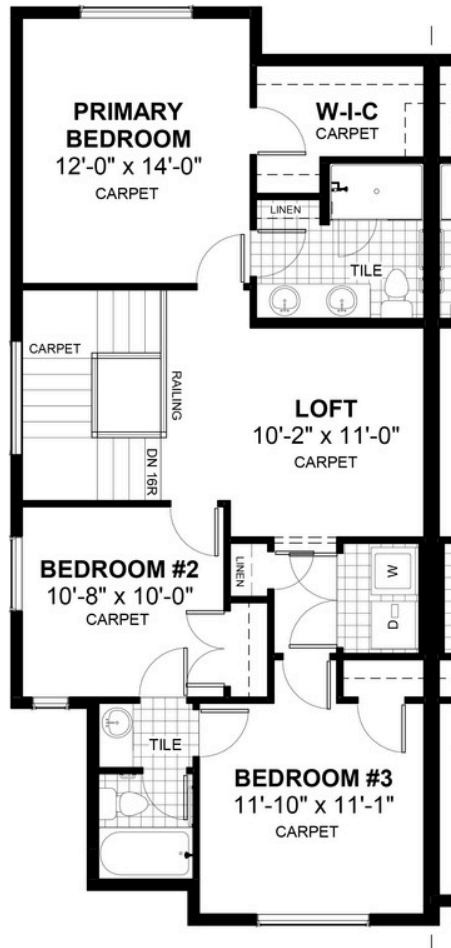

BOW

87 Waterford Manor • Waterford, Chestermere

1613 sq ft

3 bedrooms

2.5 bathrooms

22'

FEATURES

- ✓ Duplex (Left Unit)
- ✓ Basement Side Entry
- ✓ Upper Floor Loft
- ✓ 9' Main Floor Ceiling
- ✓ Quartz Countertops
- ✓ Eng. Hardwood Main Floors
- ✓ Upper Floor Laundry
- ✓ Double Sinks to Ensuite
- ✓ Walk-in closet
- ✓ Electric Fireplace
- ✓ Walk-in Pantry