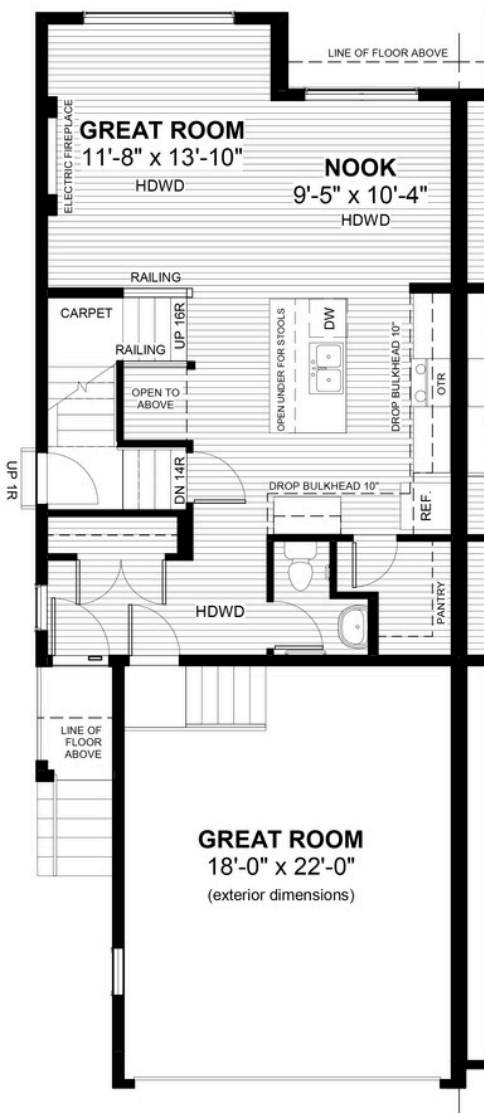

BOW

87 Waterford Manor • Waterford, Chestermere

1613 sq ft

3 bedrooms

2.5 bathrooms

22'

FEATURES

- ✓ Duplex (Left Unit)
- ✓ Basement Side Entry
- ✓ Upper Floor Loft
- ✓ 9' Main Floor Ceiling
- ✓ Quartz Countertops
- ✓ Eng. Hardwood Main Floors
- ✓ Upper Floor Laundry
- ✓ Double Sinks to Ensuite
- ✓ Walk-in closet
- ✓ Electric Fireplace
- ✓ Walk-in Pantry