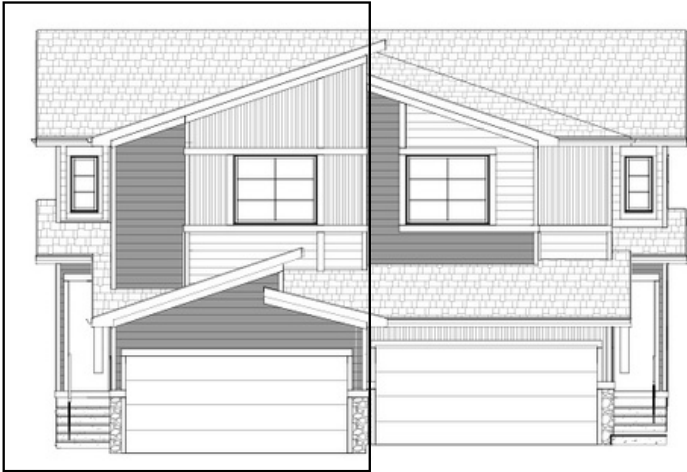

BOW

87 Waterford Manor • Waterford, Chestermere

1613 sq ft

3 bedrooms

2.5 bathrooms

22'

FEATURES

- ✓ Duplex (Left Unit)
- ✓ Basement Side Entry
- ✓ Upper Floor Loft
- ✓ 9' Main Floor Ceiling
- ✓ Quartz Countertops
- ✓ Eng. Hardwood Main Floors
- ✓ Upper Floor Laundry
- ✓ Double Sinks to Ensuite
- ✓ Walk-in closet
- ✓ Electric Fireplace
- ✓ Walk-in Pantry

NOTES

*Price includes lot&gst. Price, features & plan are subject to change at any time. All plans/designs are the exclusive property of Douglas Homes Ltd.