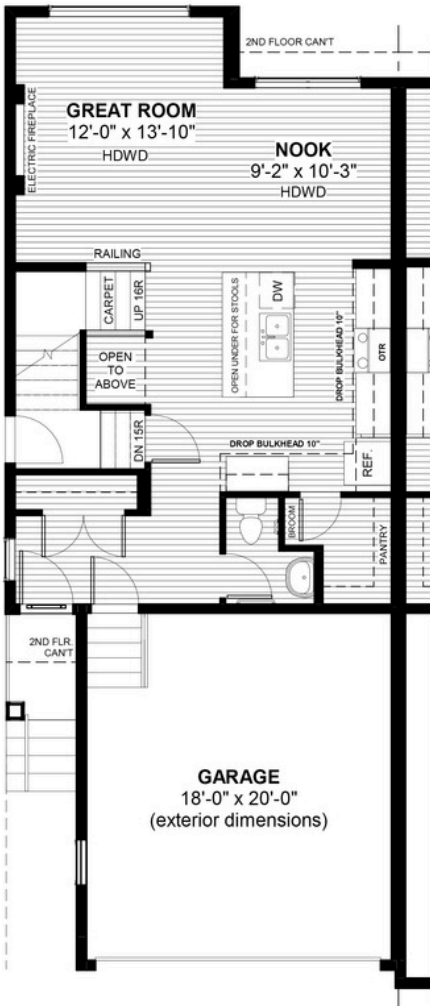

NOTES

*Price includes lot&gst. Price, features & plan are subject to change at any time. All plans/designs are the exclusive property of Douglas Homes Ltd.