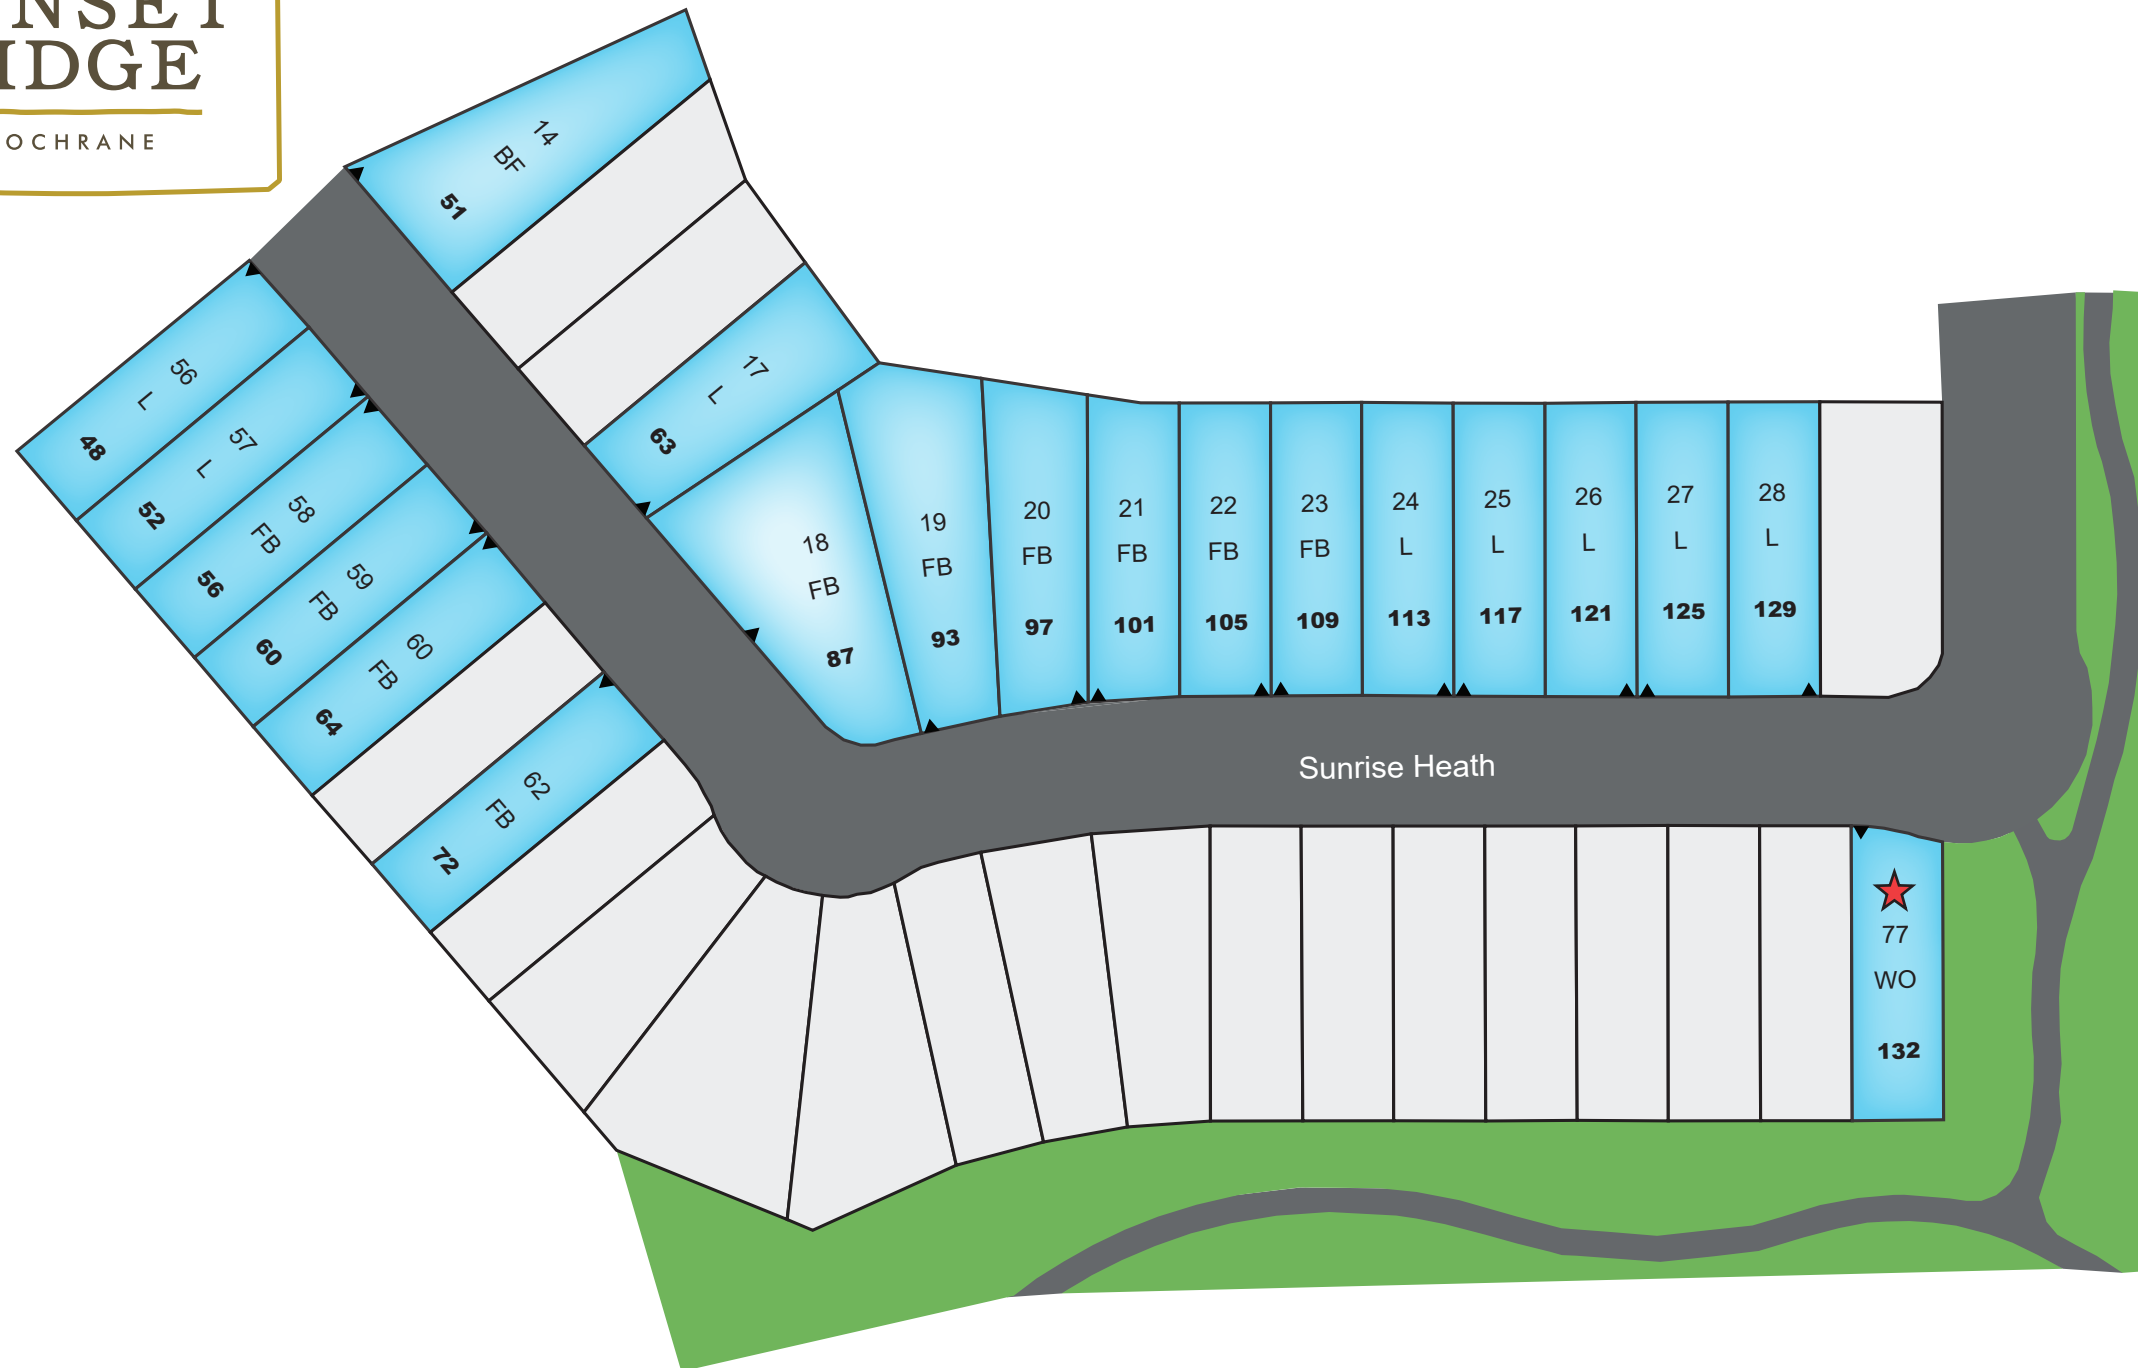

# PHASE 15B LOT MAP

## LEGEND

- Single Family Front Garage
- ★ Showhome

## LOT DETAILS

## LOT GRADE LEGEND

- L = Level
- WO = Walk-out
- FB = Front-to-Back
- BF = Back-to-Front

NOT TO SCALE. Artists's representation, lot map may not be exactly as shown and all dimensions/details are approximate and may be subject to change without notice. Please see registered maps for exact sizing, grading and utility locations.