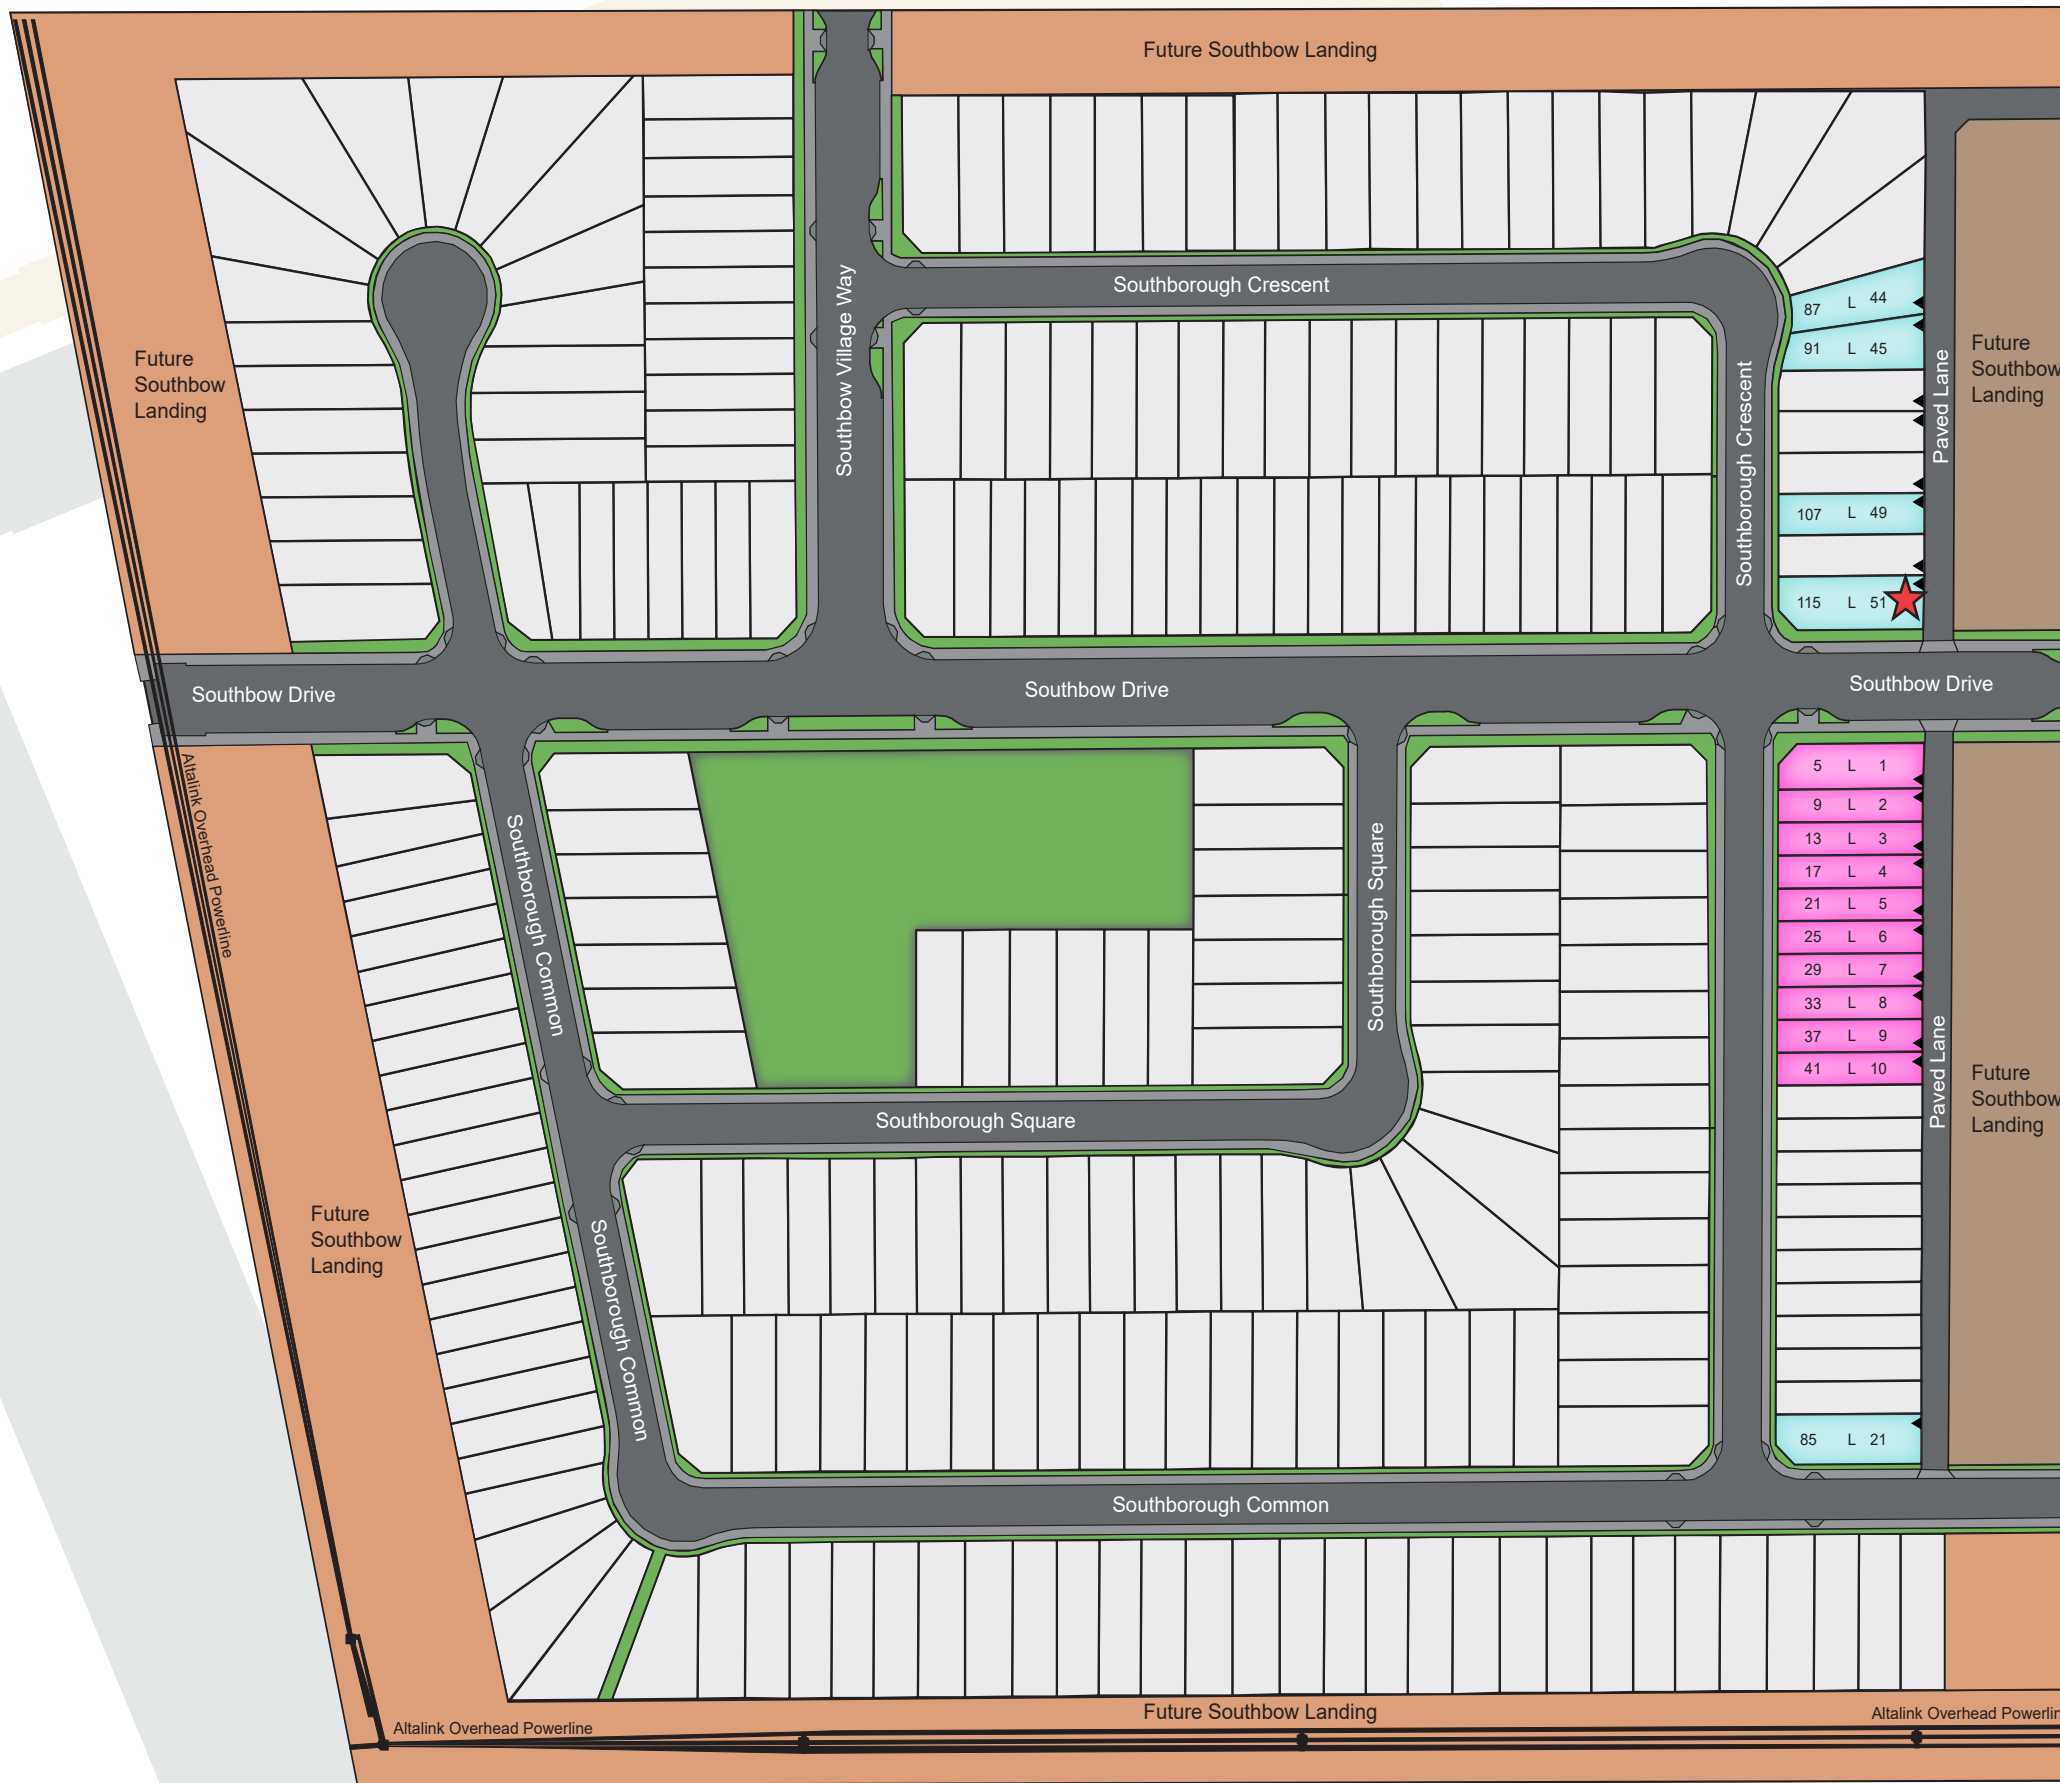

## Phase 1B Lot Map

### Legend

- Single Family Laned
- Semi Detached Laned
- ★ Showhome

### Lot Details

### Lot Grade Legend

L = Level

NOT TO SCALE. Artists' representation, lot map may not be exactly as shown and all dimensions/details are approximate and may be subject to change without notice. Please see registered maps for exact sizing, grading and utility locations.