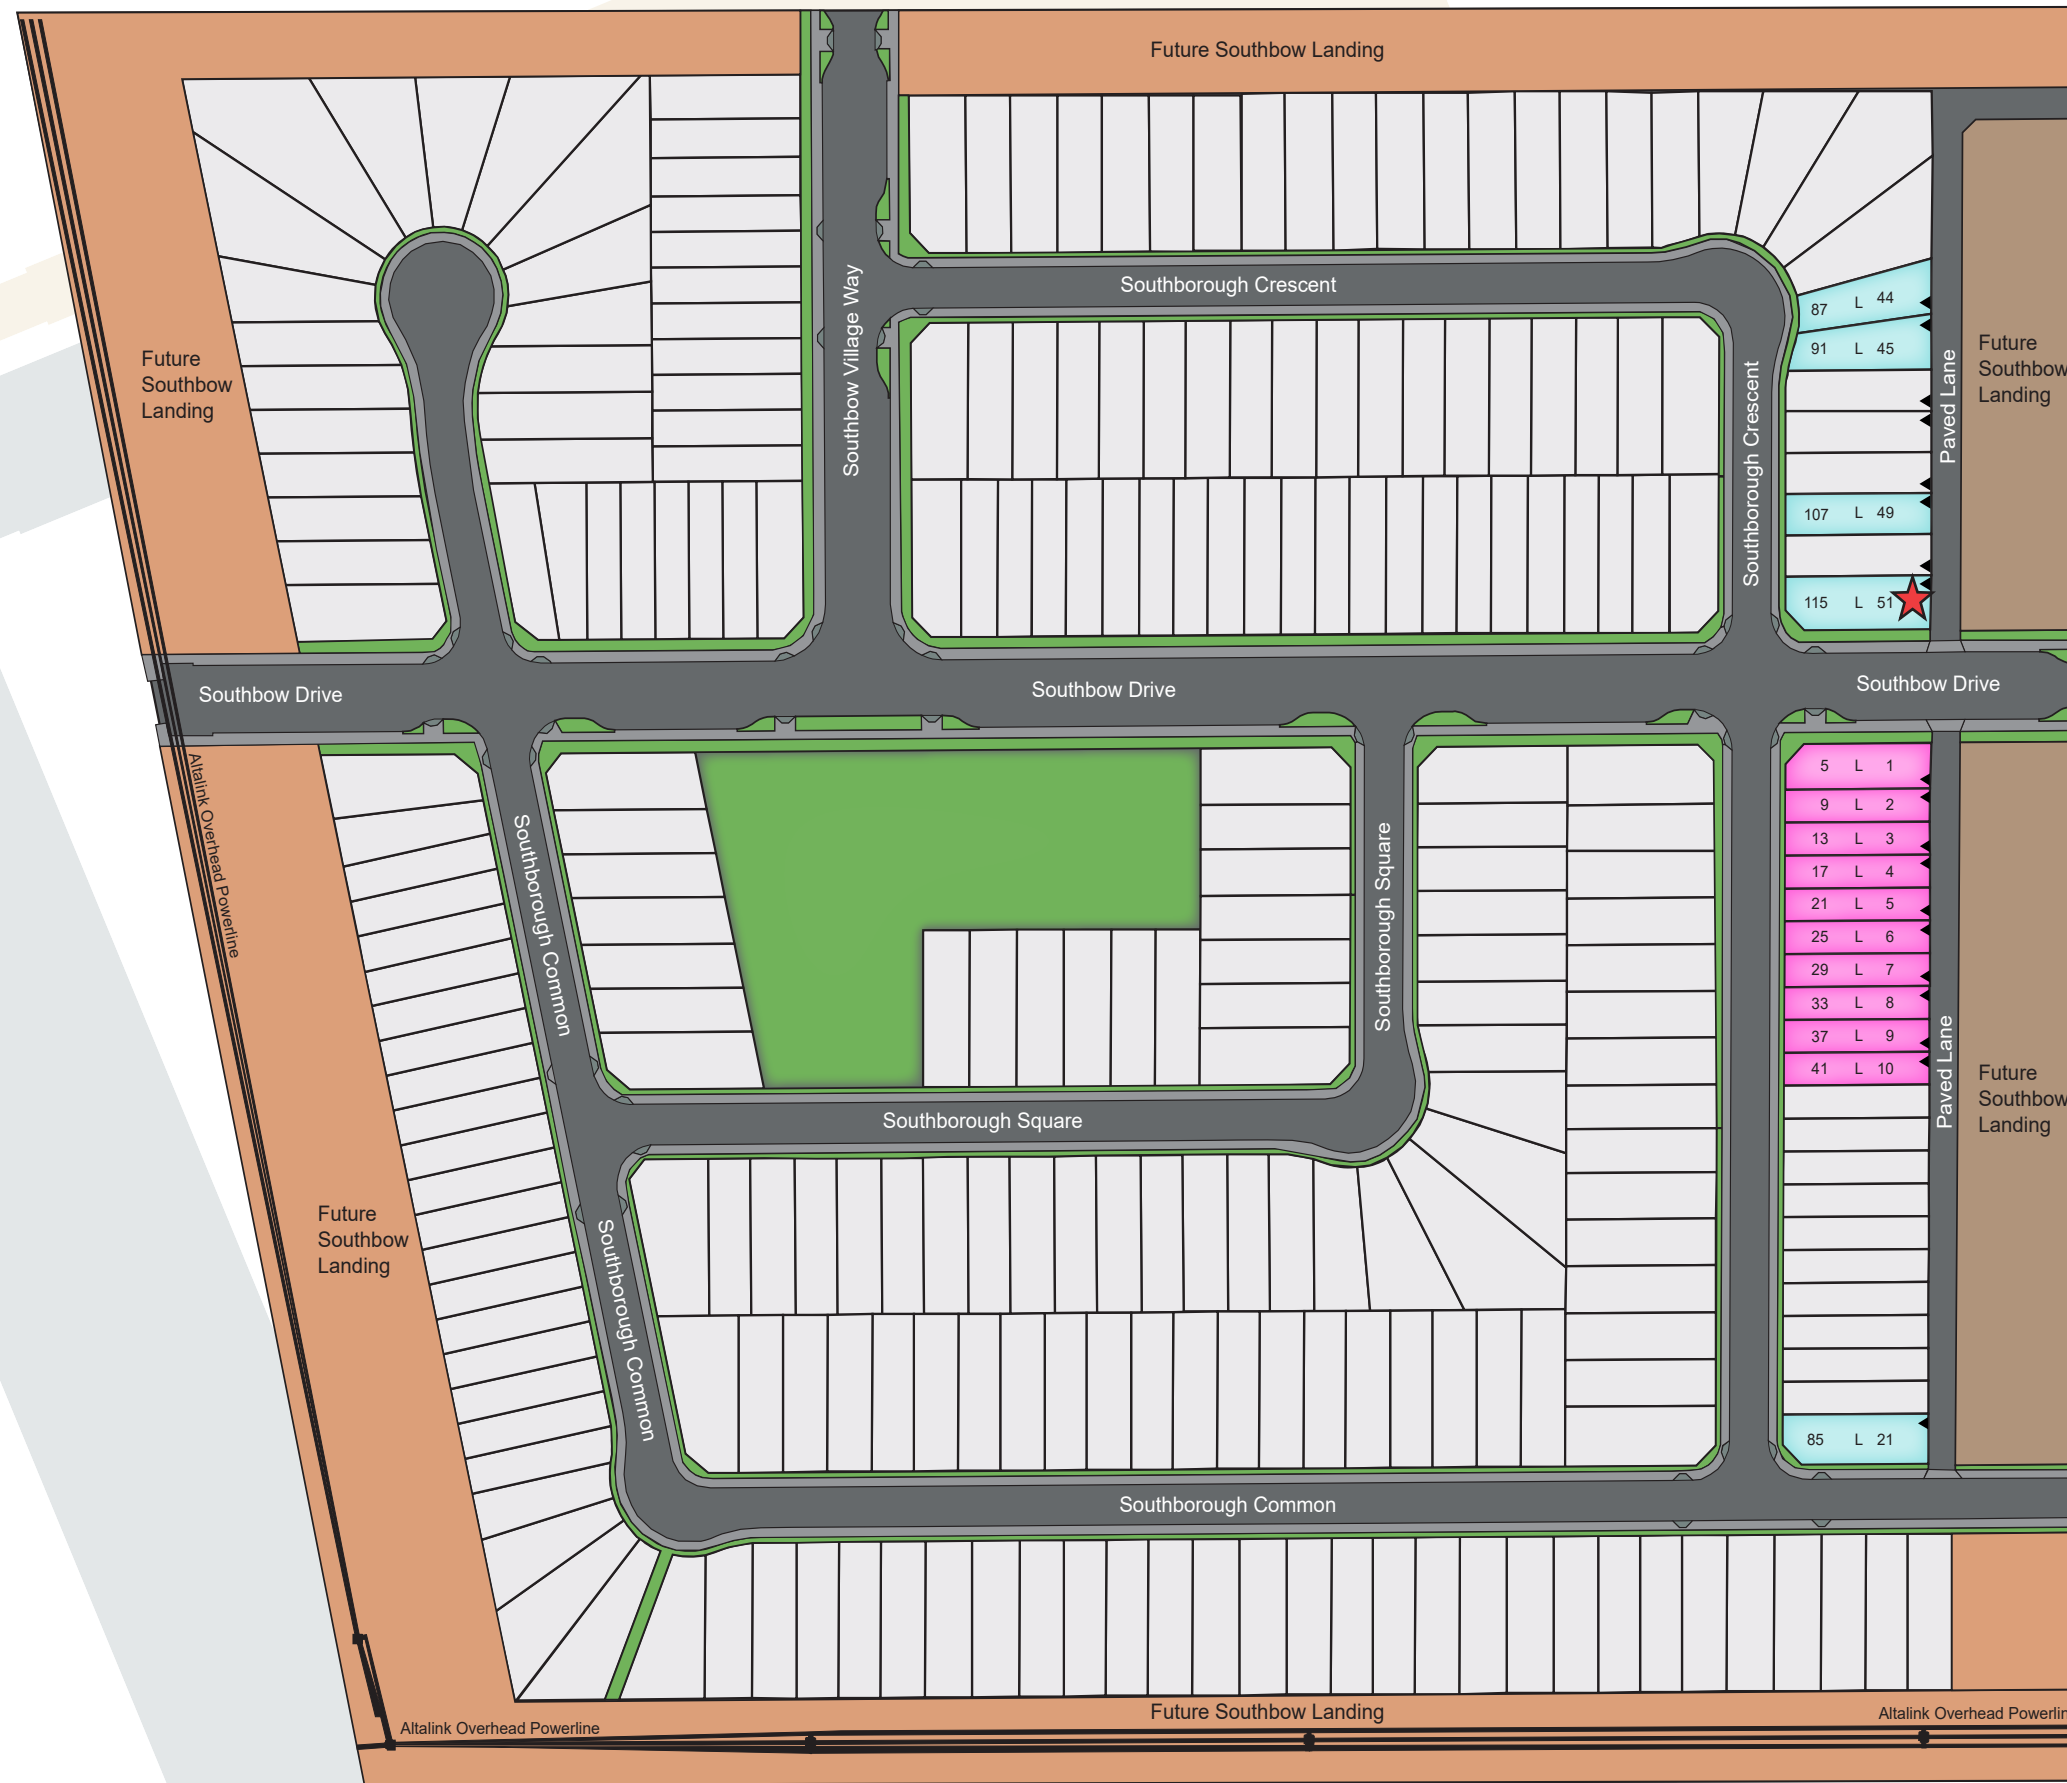

## Phase 1B Lot Map

### Legend

- Single Family Laned
- Semi Detached Laned
- ★ Showhome

### Lot Details

### Lot Grade Legend

L = Level

NOT TO SCALE. Artists' representation, lot map may not be exactly as shown and all dimensions/details are approximate and may be subject to change without notice. Please see registered maps for exact sizing, grading and utility locations.