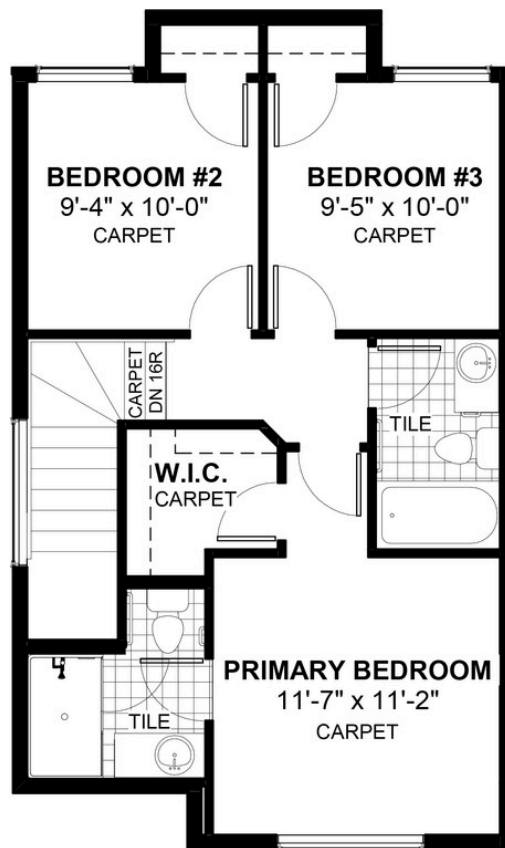

GLACIER

1193 Waterford Drive • Waterford, Chestermere

 1180 sq ft
  3 bedrooms
  2.5 bathrooms
  20'

FEATURES

- ✓ Basement Side Entry
- ✓ Rear Parking Pad
- ✓ 9' Main Floor Ceiling
- ✓ Quartz Countertops
- ✓ Electric Fireplace
- ✓ Eng. Hardwood Main Floors
- ✓ Built-In Hooks/Shelf to Rear
- ✓ Walk-in closet
- ✓ Art Niche in Kitchen