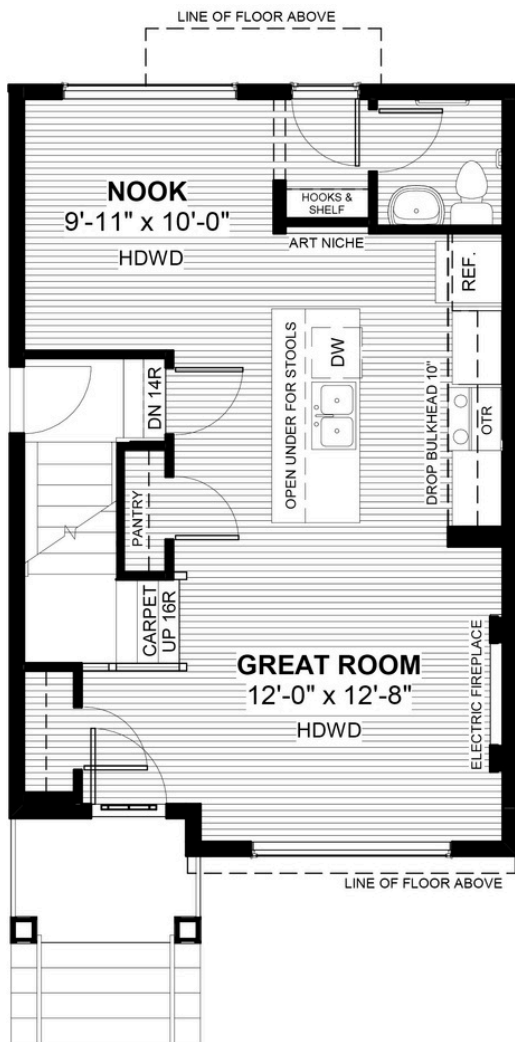

GLACIER

1193 Waterford Drive • Waterford, Chestermere

 1180 sq ft
  3 bedrooms
  2.5 bathrooms
  20'

FEATURES

- ✓ Basement Side Entry
- ✓ Rear Parking Pad
- ✓ 9' Main Floor Ceiling
- ✓ Quartz Countertops
- ✓ Electric Fireplace
- ✓ Eng. Hardwood Main Floors
- ✓ Built-In Hooks/Shelf to Rear
- ✓ Walk-in closet
- ✓ Art Niche in Kitchen