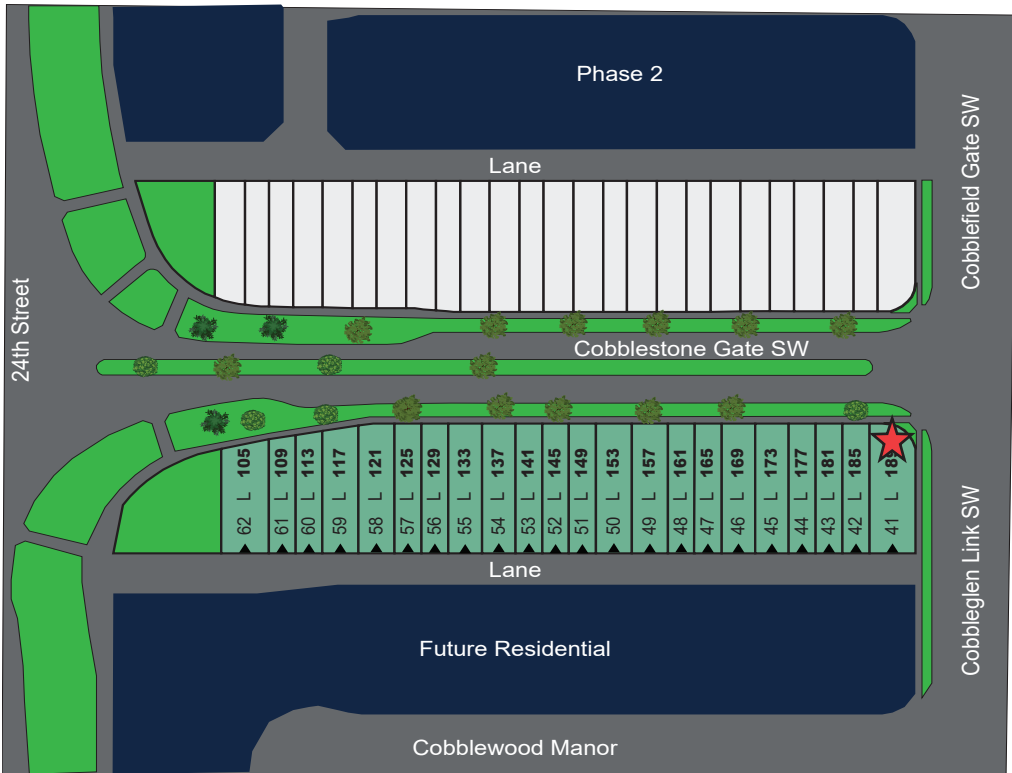

Phase 1B Lot Map

DOUGLAS HOMES
REMARKABLE WITHIN REACH