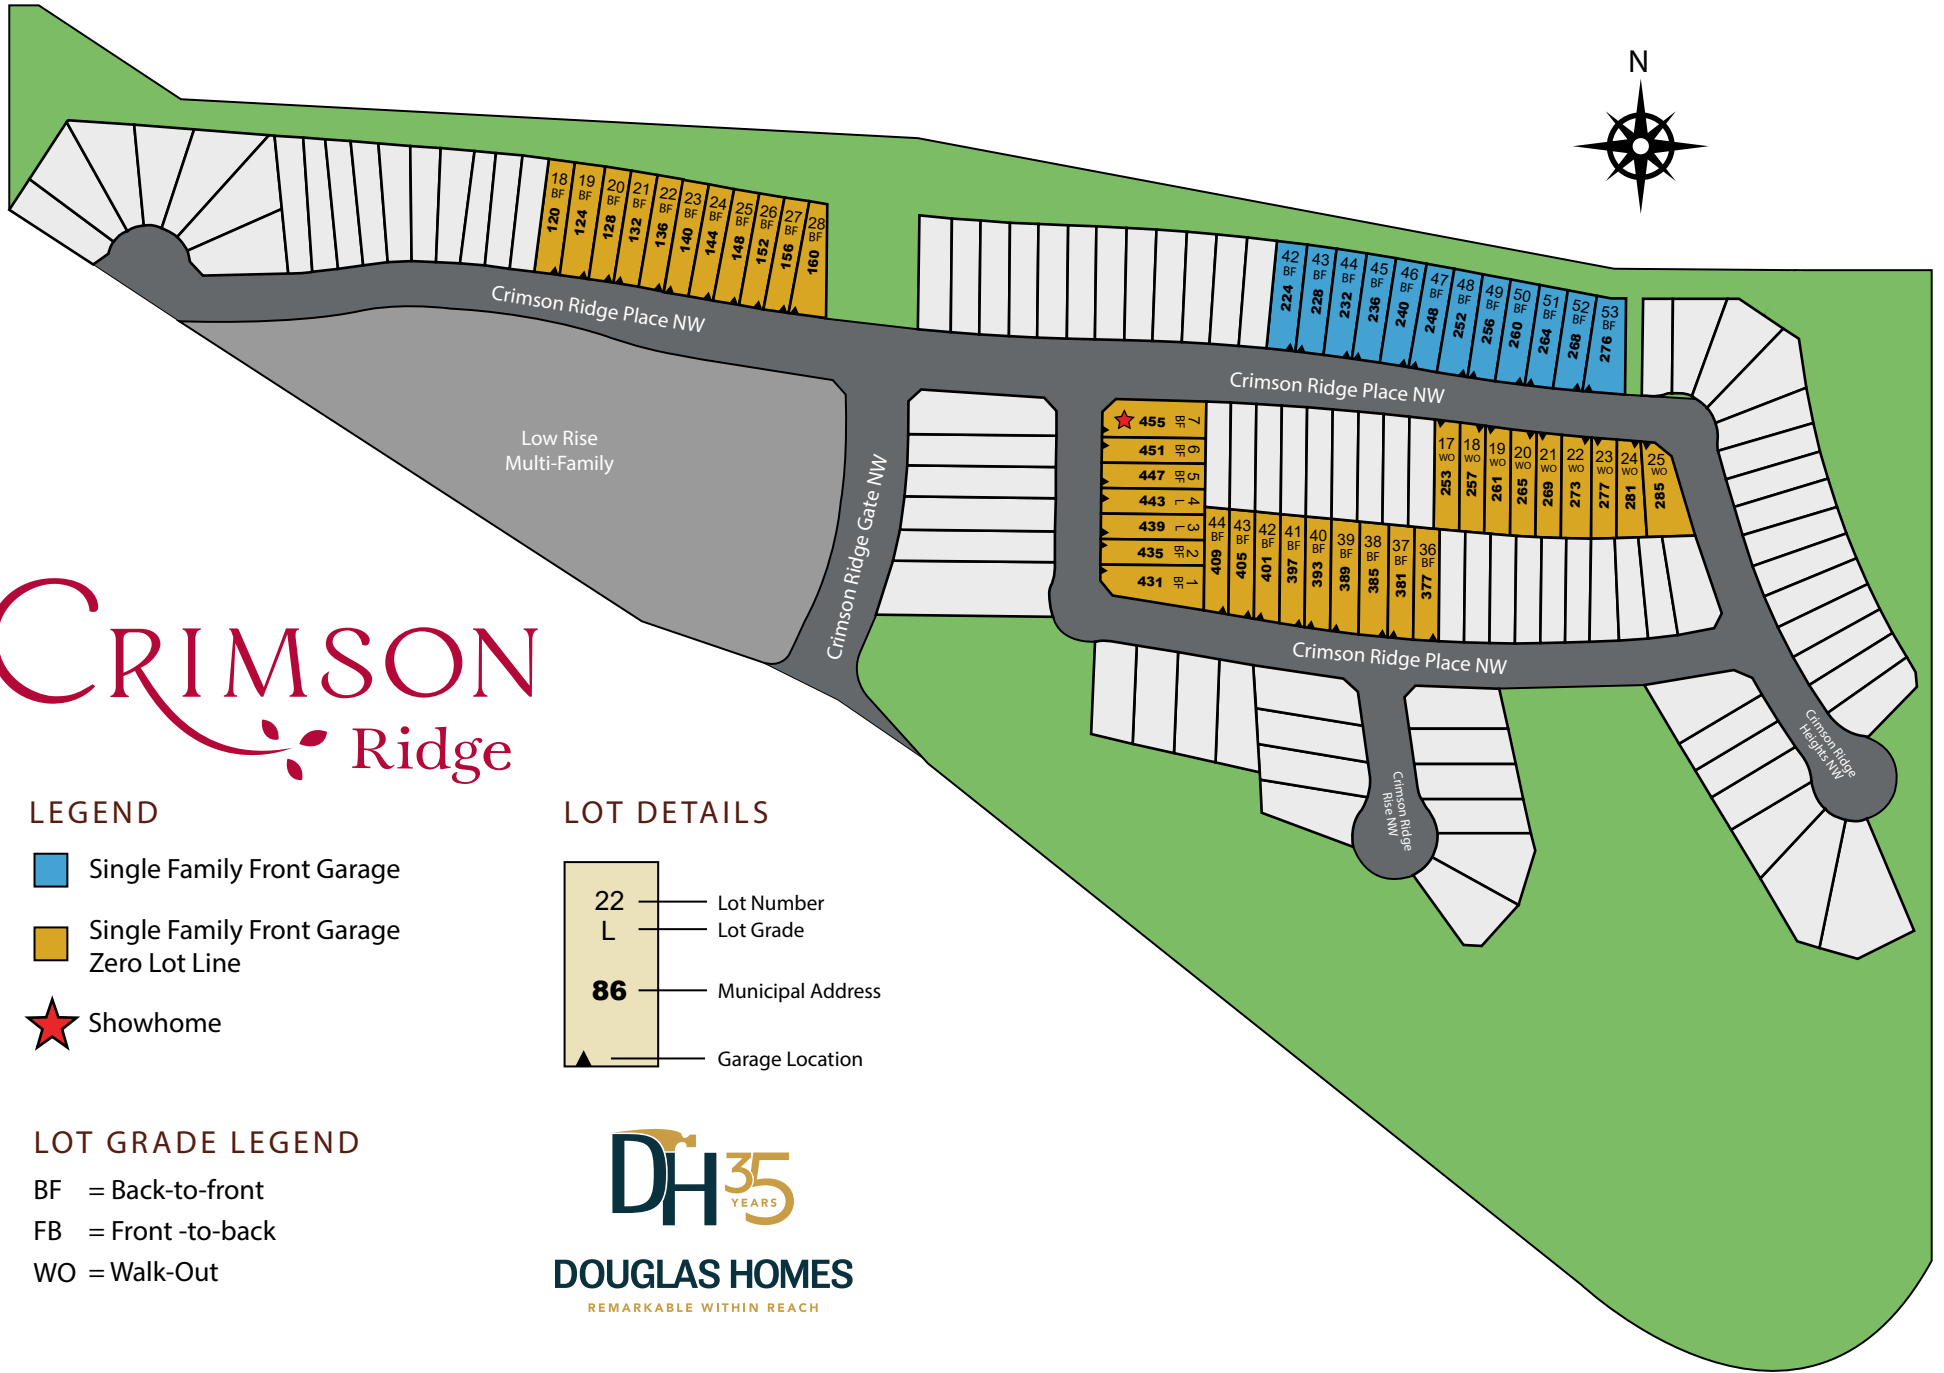

# CRIMSON Ridge

## LEGEND

- Single Family Front Garage
- Single Family Front Garage Zero Lot Line
- ★ Showhome

## LOT GRADE LEGEND

- BF = Back-to-front
- FB = Front -to-back
- WO = Walk-Out

## LOT DETAILS

NOT TO SCALE. Artists's representation, lot map may not be exactly as shown and all dimensions/details are approximate and may be subject to change without notice. Please see registered maps for exact sizing, grading and utility locations.