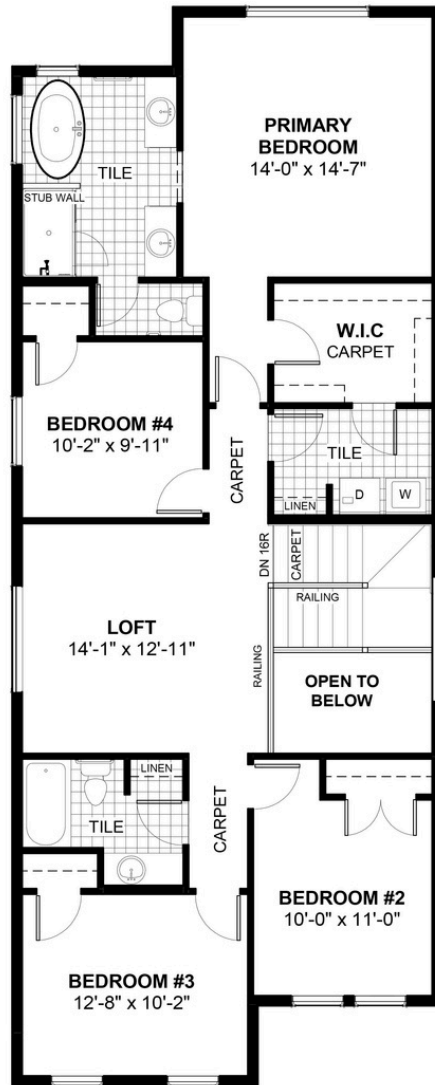

GLENDALE

93 Sunrise Heath • Sunset Ridge, Cochrane

2224 sq ft

4 bedrooms

2.5 bathrooms

24'

FEATURES

- ✓ Basement Side Entry
- ✓ Electric Fireplace
- ✓ Oversized 2 Car Garage
- ✓ 9' Main Floor Ceiling
- ✓ Quartz Countertops
- ✓ Eng. Hardwood Main Floors
- ✓ Main Floor Flex Room
- ✓ Walk Through Pantry
- ✓ Double Vanities to Ensuite
- ✓ Walk-in Closet
- ✓ Upper Floor Loft

NOTES

DOUGLAS HOMES
REMARKABLE WITHIN REACH

*Price includes lot&gst. Price, features & plan are subject to change at any time. All plans/designs are the exclusive property of Douglas Homes Ltd.