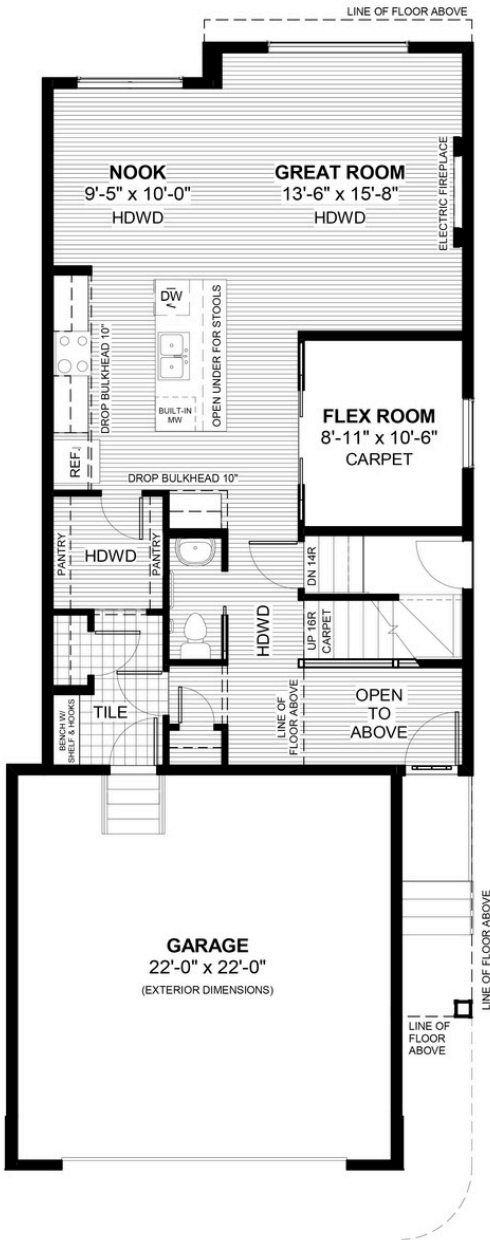

GLENDALE

93 Sunrise Heath • Sunset Ridge, Cochrane

2224 sq ft

4 bedrooms

2.5 bathrooms

24'

FEATURES

- ✓ Basement Side Entry
- ✓ Electric Fireplace
- ✓ Oversized 2 Car Garage
- ✓ 9' Main Floor Ceiling
- ✓ Quartz Countertops
- ✓ Eng. Hardwood Main Floors
- ✓ Main Floor Flex Room
- ✓ Walk Through Pantry
- ✓ Double Vanities to Ensuite
- ✓ Walk-in Closet
- ✓ Upper Floor Loft

NOTES

DOUGLAS HOMES
REMARKABLE WITHIN REACH

*Price includes lot&gst. Price, features & plan are subject to change at any time. All plans/designs are the exclusive property of Douglas Homes Ltd.